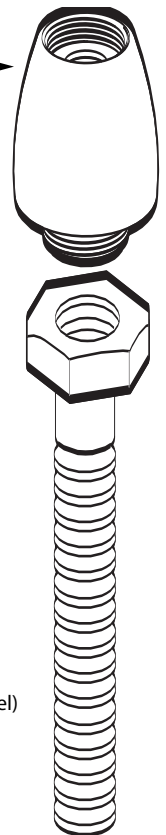

Buy it for looks. Buy it for life.®

Illustrated Parts

Handshower w/Wall Bracket & Hose

MODEL	TYPE	FINISH
3861	Wand	Chrome
3861BB	Wand	Brushed Bronze
3861PW	Wand	Pewter
3861BN	Wand	Brushed Nickel
3861WR	Wand	Wrought Iron
3861AN	Wand	Antique Nickel
3861ORB	Wand	Oil Rubbed Bronze
3861NL	Wand	Nickel
3861AZ	Wand	Antique Bronze
DISCONTINUED		
3861P	Wand	Polished Brass
3861CP	Wand	Chrome/Pol. Brass

HandShower Bracket

- 114348** Chrome
(Used with Antique Nickel)
- 114348CP** Chrome/Pol. Brass
- 114348BN** Brushed Nickel
- 114348WR** Wrought Iron
- 114348ORB** Oil Rubbed Bronze
- 114348NL** Nickel
- 114348BB** Brushed Bronze
- 114348AZ** Antique Bronze

HandShower

- 114341** Chrome
- 114341CP** Chrome/Pol. Brass
- 114341BN** Brushed Nickel
- 114341WR** Wrought Iron
- 114341AN** Antique Nickel
- 114341ORB** Oil Rubbed Bronze
- 114341NL** Nickel
- 114341PW** Pewter
- 114341BB** Brushed Bronze
- 114341AZ** Antique Bronze

Vacuum Breaker

- A714** Chrome
- A714ST** (Used with Brushed Nickel and Antique Nickel)
- A714WR** Wrought Iron
- A714AZ** Antique Bronze
- A714ORB** Oil Rubbed Bronze
- A714PW** Pewter

Hose

- A726** Chrome
(Used with Brushed Nickel and Antique Nickel)
- A726ST** Nickel
- A726NL** Brushed Bronze
- A726AZ** Antique Bronze
(used with Oil Rubbed Bronze and Wrought Iron)
- A726BR** Pewter