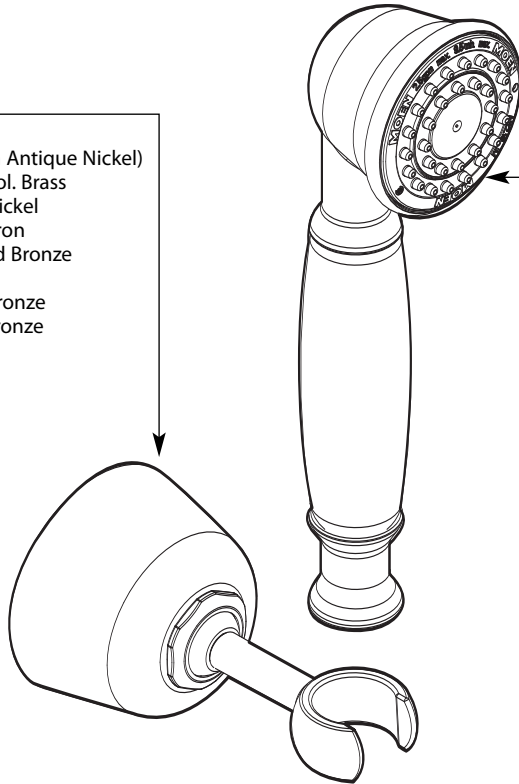

Buy it for looks. Buy it for life.®

Illustrated Parts

Handshower w/Wall Bracket & Hose

MODEL	TYPE	FINISH
3861	Wand	Chrome
3861BB	Wand	Brushed Bronze
3861PW	Wand	Pewter
3861BN	Wand	Brushed Nickel
3861WR	Wand	Wrought Iron
3861AN	Wand	Antique Nickel
3861ORB	Wand	Oil Rubbed Bronze
3861NL	Wand	Nickel
3861AZ	Wand	Antique Bronze
DISCONTINUED		
3861P	Wand	Polished Brass
3861CP	Wand	Chrome/Pol. Brass

HandShower Bracket

- 114348** Chrome
(Used with Antique Nickel)
- 114348CP** Chrome/Pol. Brass
- 114348BN** Brushed Nickel
- 114348WR** Wrought Iron
- 114348ORB** Oil Rubbed Bronze
- 114348NL** Nickel
- 114348BB** Brushed Bronze
- 114348AZ** Antique Bronze

HandShower

- 114341** Chrome
- 114341CP** Chrome/Pol. Brass
- 114341BN** Brushed Nickel
- 114341WR** Wrought Iron
- 114341AN** Antique Nickel
- 114341ORB** Oil Rubbed Bronze
- 114341NL** Nickel
- 114341PW** Pewter
- 114341BB** Brushed Bronze
- 114341AZ** Antique Bronze

Vacuum Breaker

- A714** Chrome
- A714ST** (Used with Brushed Nickel and Antique Nickel)
- A714WR** Wrought Iron
- A714AZ** Antique Bronze
- A714ORB** Oil Rubbed Bronze
- A714PW** Pewter

Hose

- A726** Chrome
(Used with Brushed Nickel and Antique Nickel)
- A726ST** Nickel
- A726NL** Brushed Bronze
- A726AZ** Antique Bronze
(used with Oil Rubbed Bronze and Wrought Iron)
- A726BR** Pewter