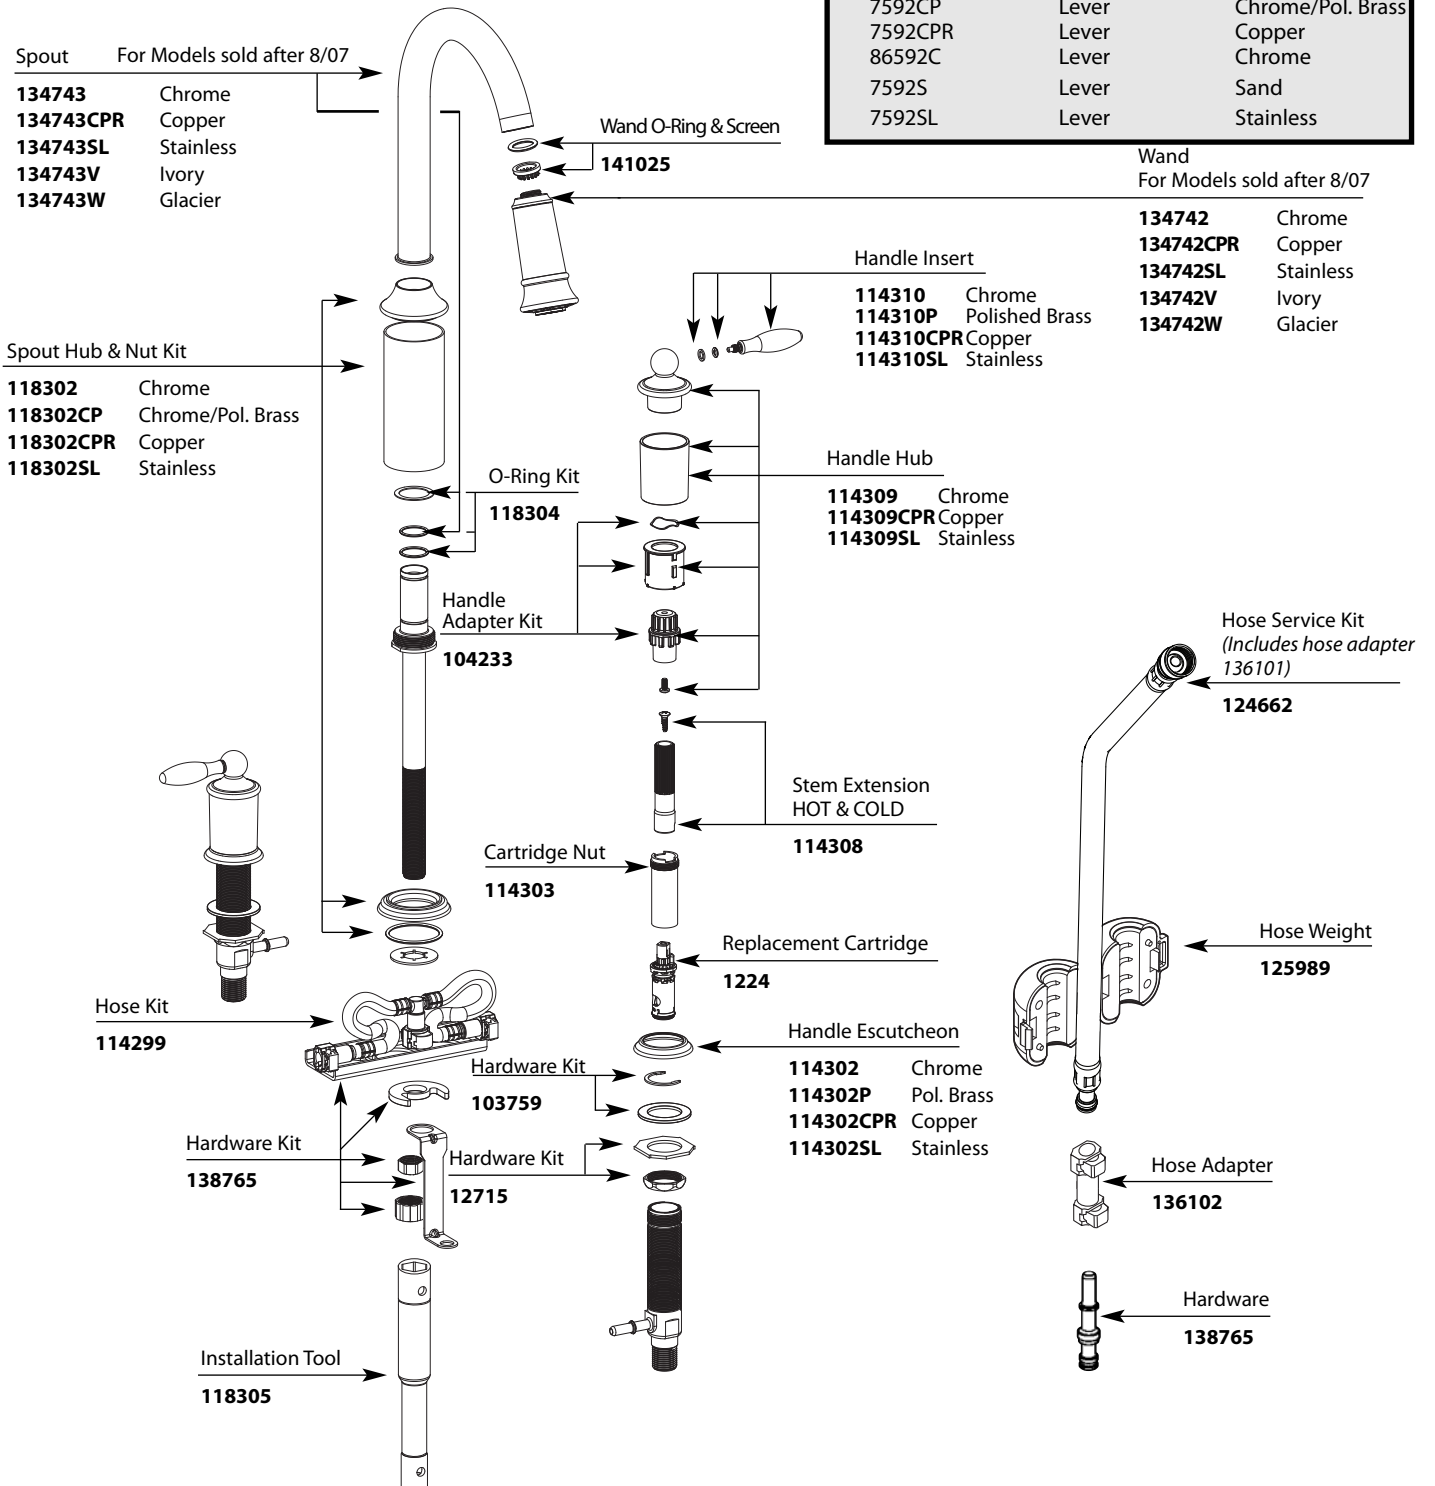

Hardware Kit
156782

Hardware Kit
103759

Handle Escutcheon
114302 Chrome
114302P Pol. Brass
114302CPR Copper
114302SL Stainless

Installation Tool
118305

Hardware Kit
12715

Weight Kit
150260

Buy it for looks. Buy it for life.®

Illustrated Parts

■ Order by Part Number

Aberdeen™ Two Handle High Arc Pull Down Kitchen Faucet		
MODEL	HANDLE	FINISH
7592C	Lever	Chrome
7592CSL	Lever	Classic Stainless
Discontinued		
7592CP	Lever	Chrome/Pol. Brass
7592CPR	Lever	Copper
86592C	Lever	Chrome
7592S	Lever	Sand
7592SL	Lever	Stainless

Buy it for looks. Buy it for life.®

Illustrated Parts

■ Order by Part Number

Spout
(also requires 141044 Wand matching finish) For Models sold before 8/07

- 134743** Chrome
- 134743CP** Chrome/Pol. Brass
- 134743CPR** Copper
- 134743SL** Stainless