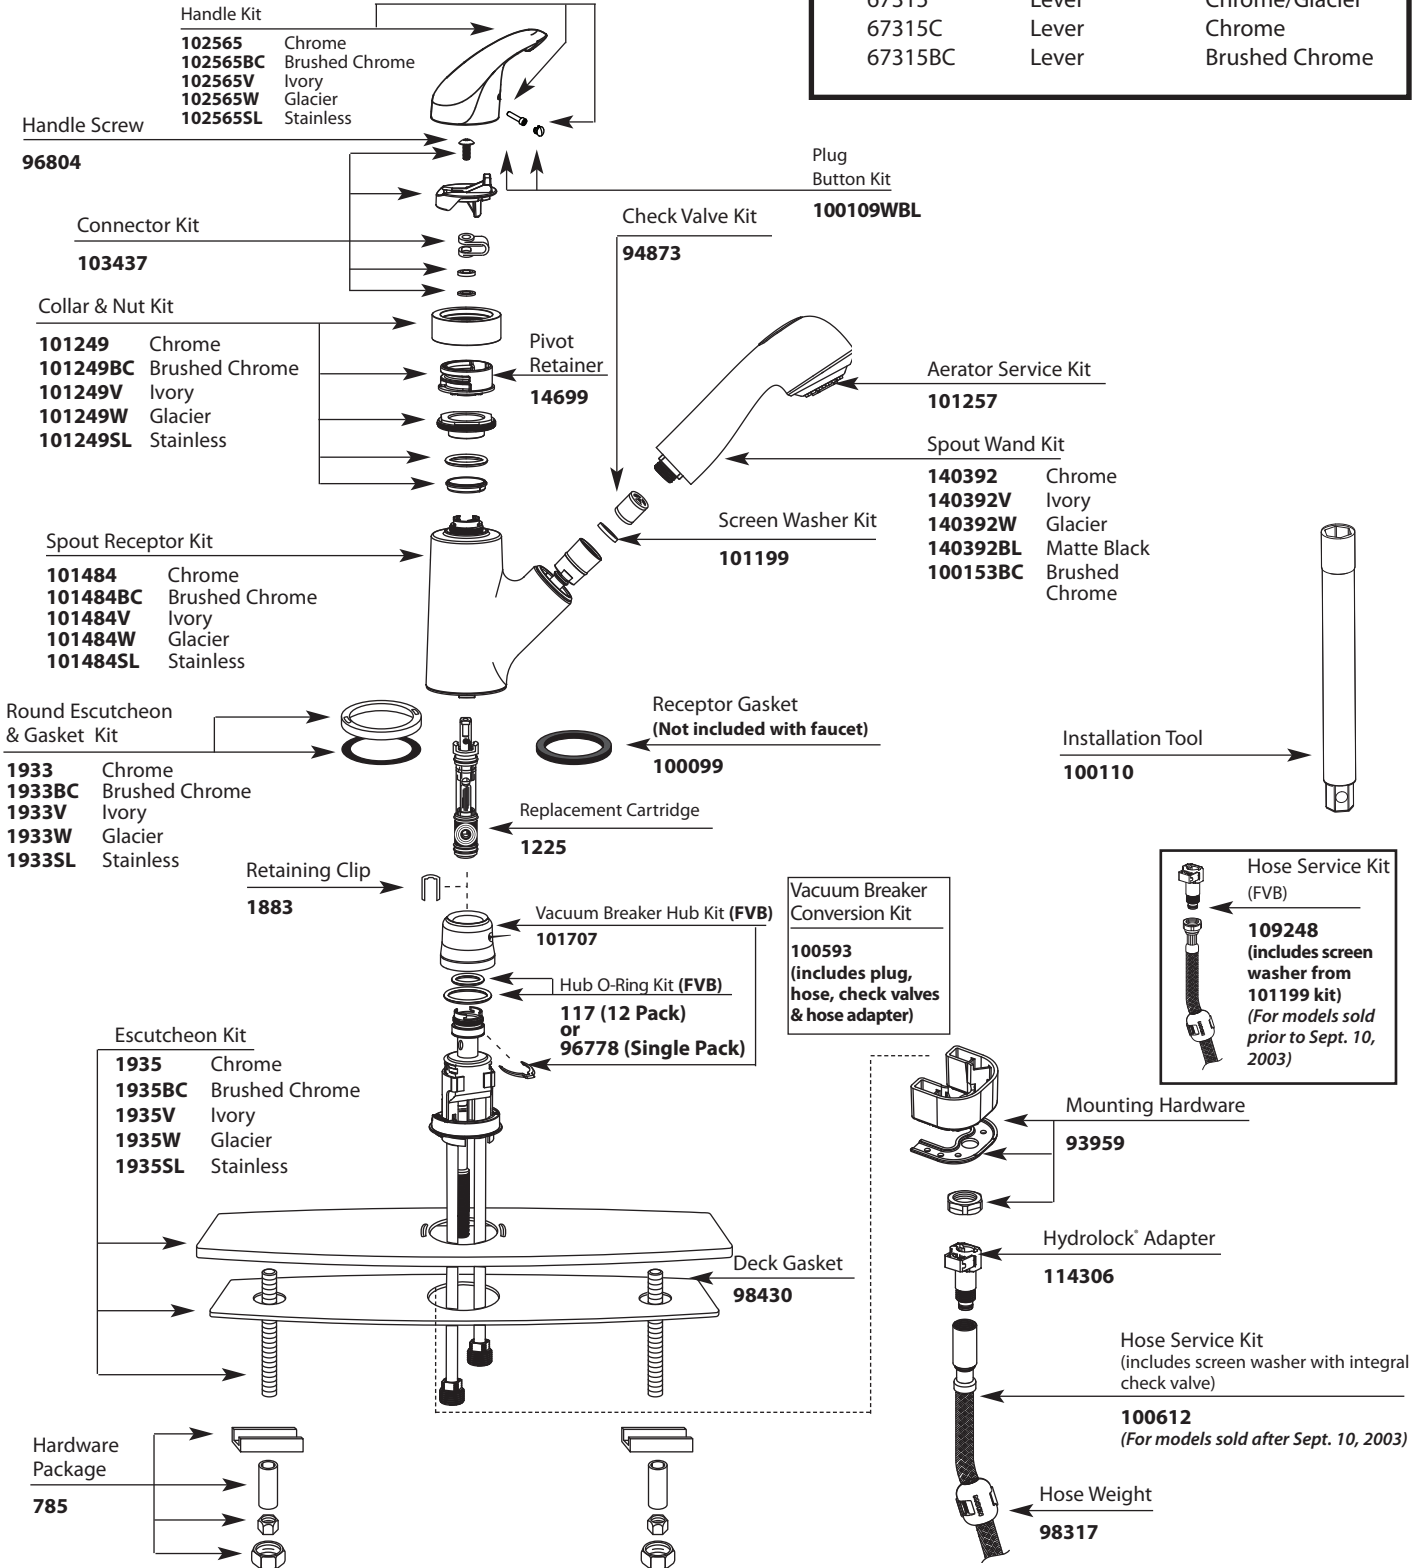

# Illustrated Parts

■ Order by Part Number

*There is more than 1 version of this model.  
Page down to identify the version you have.*

Integra® Single Control Kitchen Pullout Faucet		
MODEL	HANDLE	FINISH
67315C	Lever	Chrome
67315SL	Lever	Stainless

# Illustrated Parts

■ Order by Part Number

\* Models before 10/06

Integra®		
Single Control Kitchen Pullout Faucet		
MODEL	HANDLE	FINISH
67315	Lever	Chrome/Glacier
67315C	Lever	Chrome
67315BC	Lever	Brushed Chrome