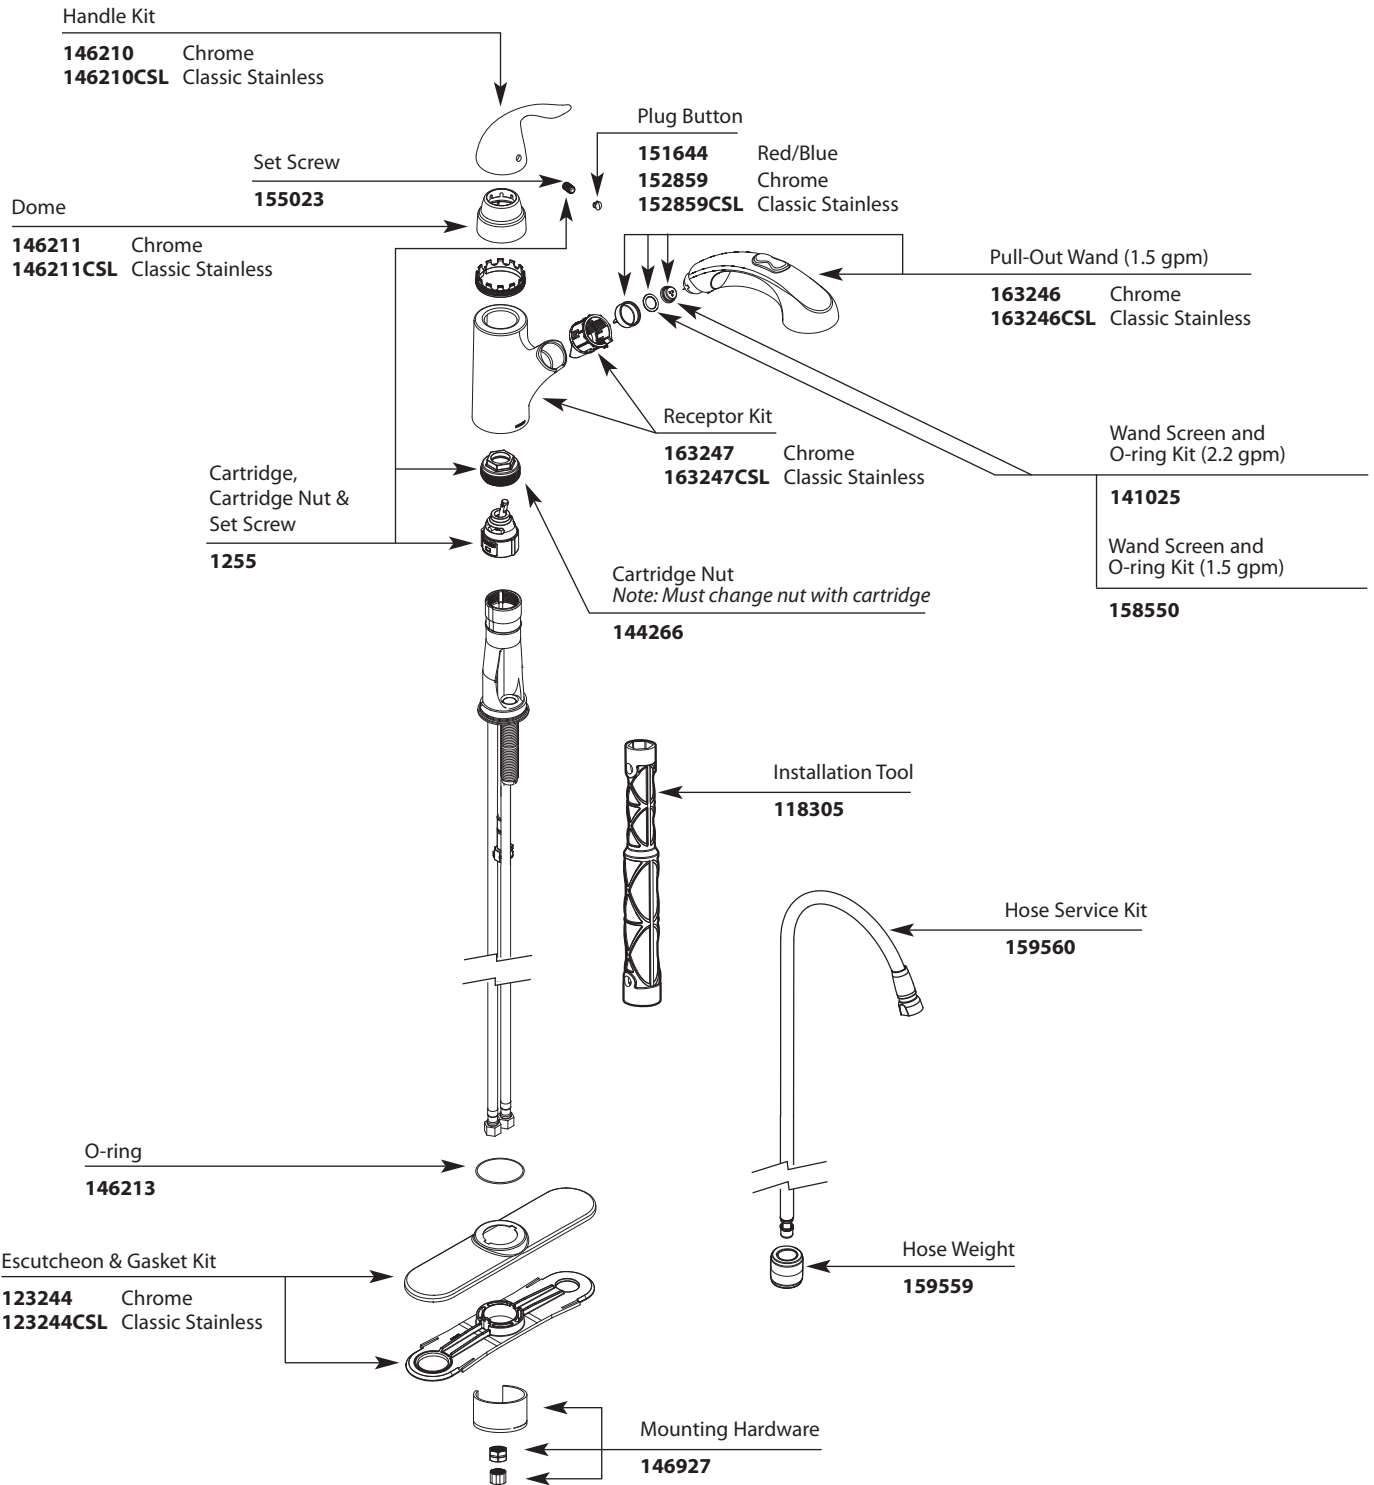

Buy it for looks. Buy it for life.®

■ Order by Part Number

*There is more than 1 version of this model.  
Page down to identify the version you have.*

# Illustrated Parts

Integra®	
MODEL	FINISH
67315C	Chrome
67315CSL	Classic Stainless

Buy it for looks. Buy it for life.®

# Illustrated Parts

■ Order by Part Number

*There is more than 1 version of this model.  
Page down to identify the version you have.*

Integra® Single Control Kitchen Pullout Faucet		
MODEL	HANDLE	FINISH
67315C	Lever	Chrome
67315SL	Lever	Stainless

# Illustrated Parts

■ Order by Part Number

\* Models before 10/06

Integra®		
Single Control Kitchen Pullout Faucet		
MODEL	HANDLE	FINISH
67315	Lever	Chrome/Glacier
67315C	Lever	Chrome
67315BC	Lever	Brushed Chrome