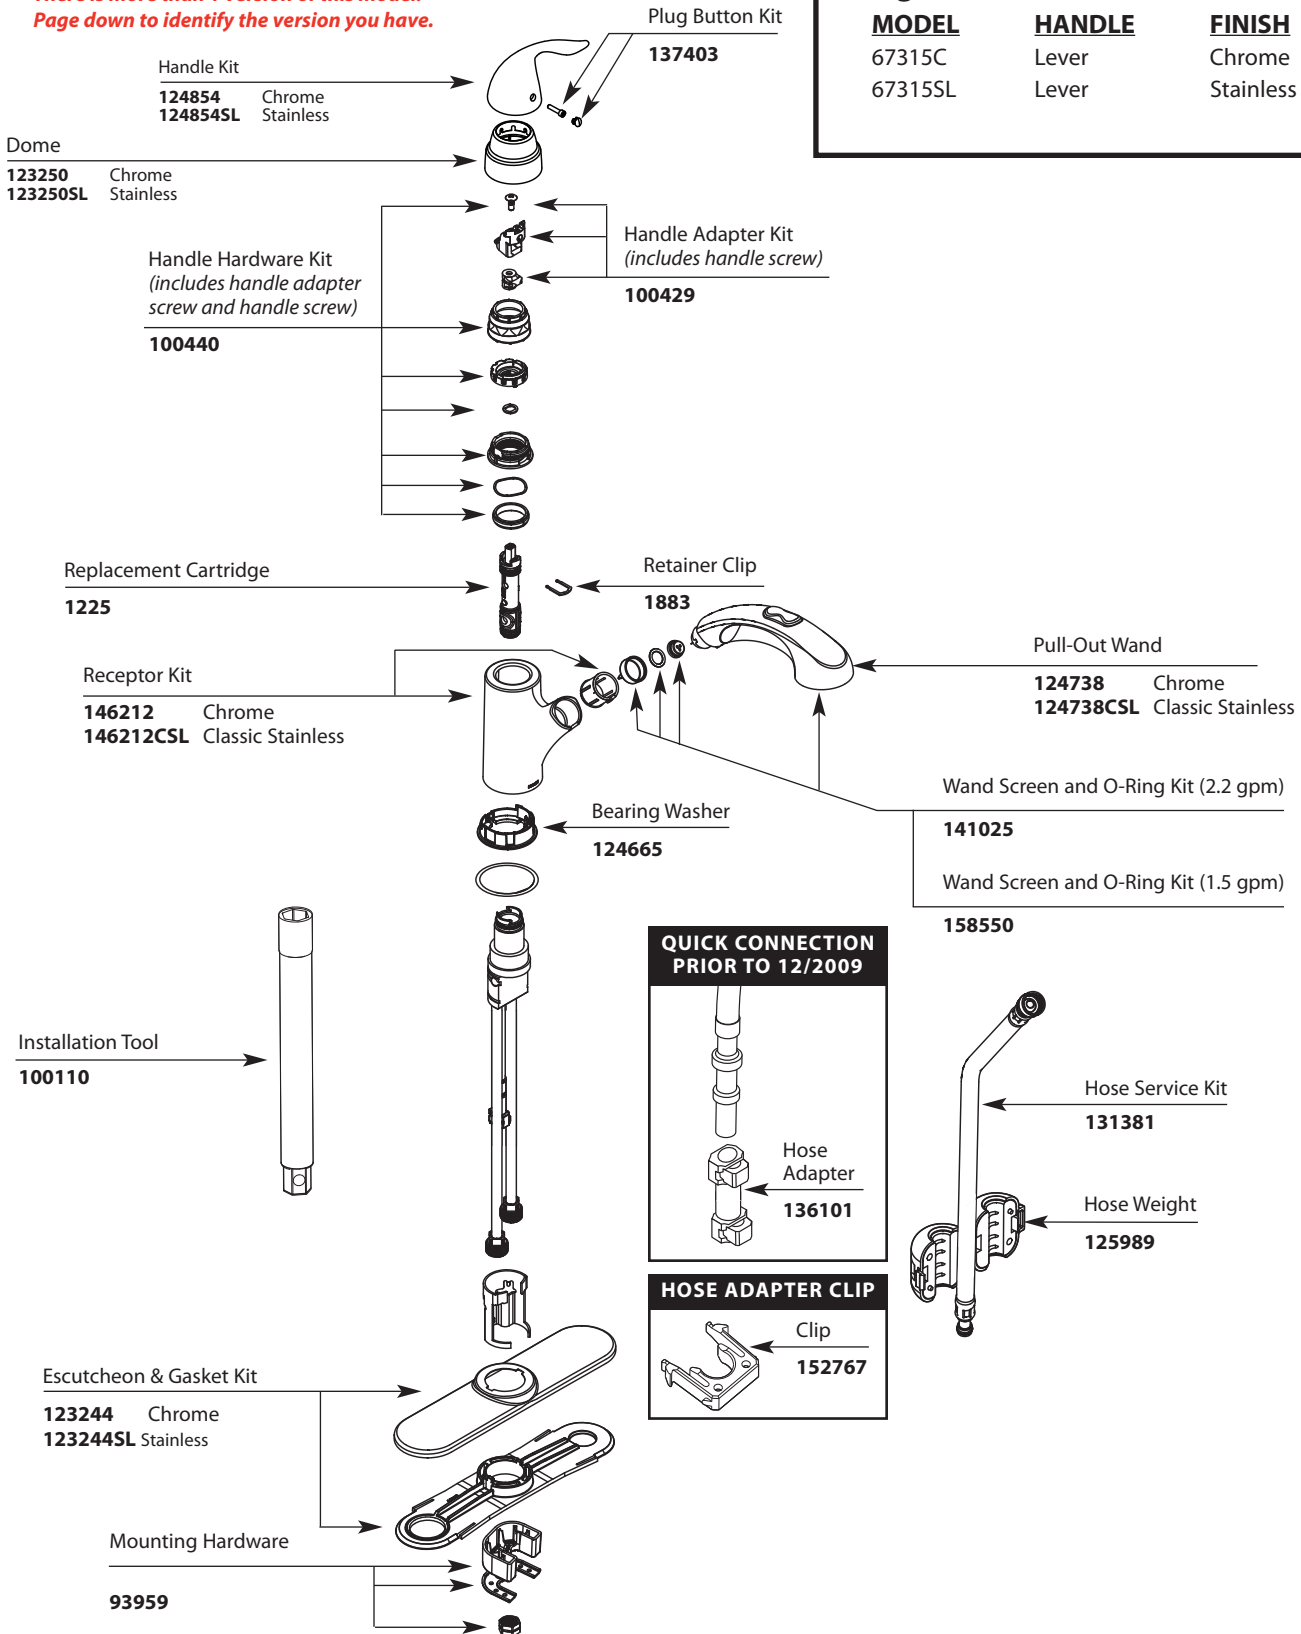

# Illustrated Parts

■ Order by Part Number

*There is more than 1 version of this model.  
Page down to identify the version you have.*

Integra® Single Control Kitchen Pullout Faucet		
MODEL	HANDLE	FINISH
67315C	Lever	Chrome
67315SL	Lever	Stainless

# Illustrated Parts

■ Order by Part Number

\* Models before 10/06

Integra®		
Single Control Kitchen Pullout Faucet		
MODEL	HANDLE	FINISH
67315	Lever	Chrome/Glacier
67315C	Lever	Chrome
67315BC	Lever	Brushed Chrome