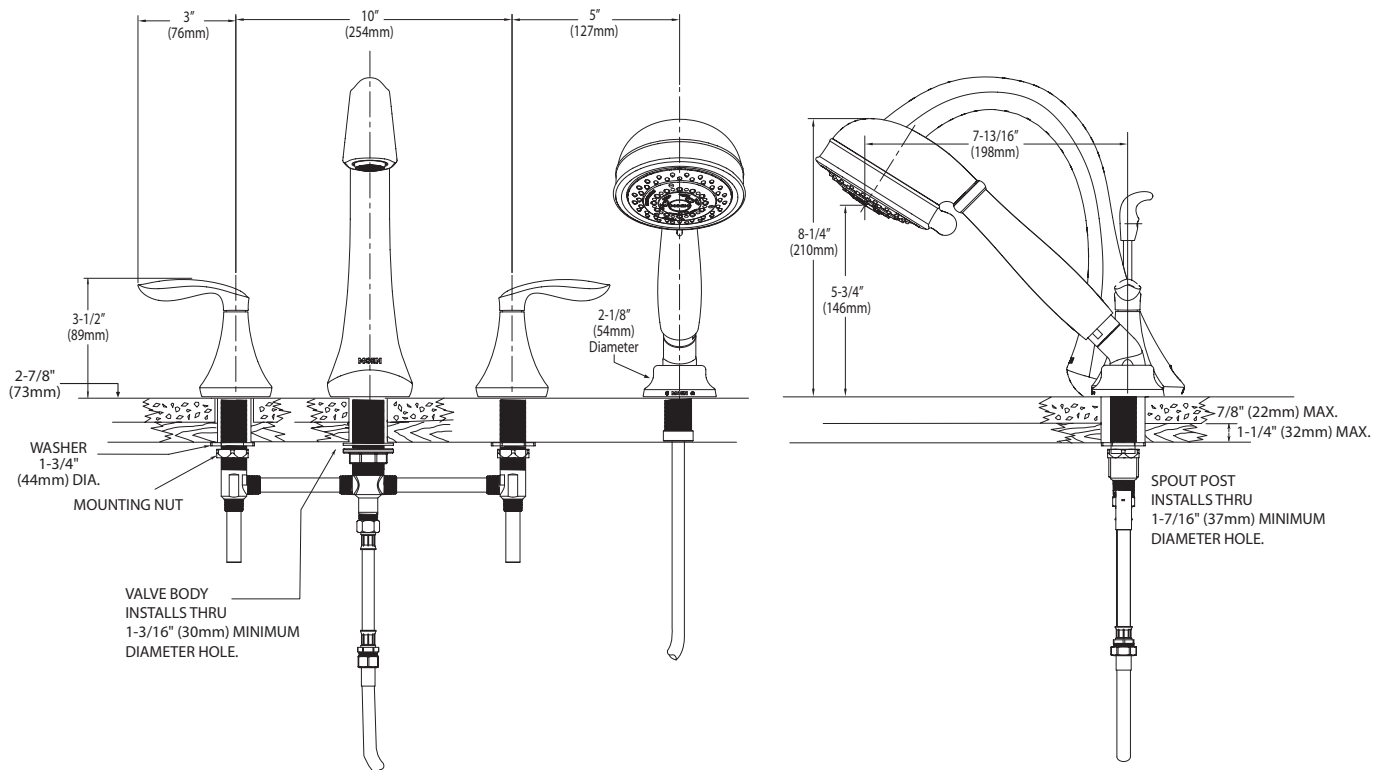

Buy it for looks. Buy it for life.®

Specifications

DESCRIPTION

- Metal construction with chrome plated, LifeShine® brushed nickel or oil rubbed bronze finish
- For installations from 8" (203mm) to 10" (254mm) centers
- Designed to be installed on decks up to 2-1/8" (54mm)
- The tub fill spout is a slip fit design and the supplies are 1/2" type K, copper tubing
- Includes hot and cold temperature indicators

OPERATION

- Lever style handles
- Rotate hot side handle counterclockwise to open (clockwise to close) and the cold side handle (clockwise to open) and (counterclockwise to close)

FLOW

- Designed to deliver 18 gpm at 40 psi (68L/min)

EVA™ Two-Handle Roman Tub Faucet w/Built In Diverter Valve

Models: T944, T944BN, T944ORB

Valve: 9999, 69999, 9997, 69997

NOTE: THE INSTALLATION SHOWN IS FOR TILE DECKS, THIS VALVE WILL ALSO FIT STEEL, CAST IRON OR PLASTIC DECKS