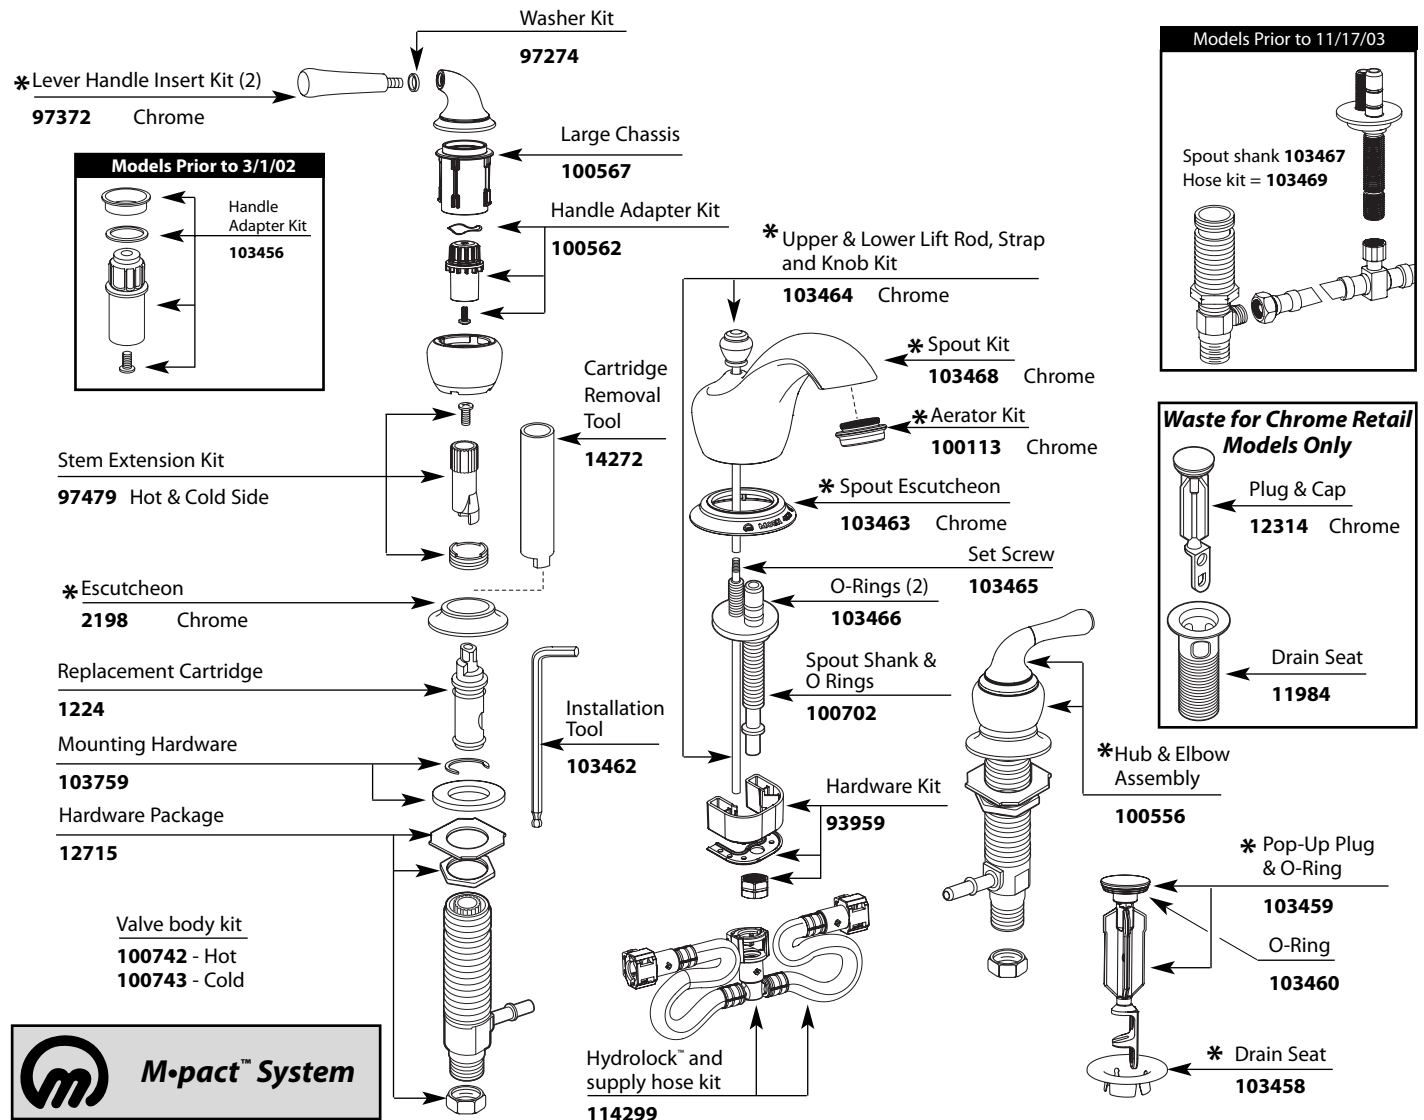

MONTICELLO®			MONTICELLO®		
Two-Handle Widespread Lavatory Faucet			Two-Handle Widespread Lavatory Faucet		
MODEL	HANDLE	FINISH	MODEL	HANDLE	FINISH
T4570	Lever	Chrome	84250	Lever	Polished Brass
T4570BN	Lever	Brushed Nickel	84250PM	Lever	Platinum/Pol. Brass
T4570P	Lever	Polished Brass	84250ST	Lever	Satine/Pol. Brass
T4570CP	Lever	Chrome/Polished Brass	84252ST	Lever	Satine
T4570CPC	Lever	Chrome/Porcelain	DISCONTINUED SKUS A4570 T4570W RT4570BP A4570CG RT4570 84240W A4570P RT4570P 84254 A4570BP RT4570PM A4570PM RT4570ST A4570ST RT4570CG		
T4570PM	Lever	Platinum			
T4570PMC	Lever	Platinum/Chrome			
T4570ST	Lever	Satine			
T4570STP	Lever	Satine/Polished Brass			
84240	Lever	Chrome			
84240PM	Lever	Platinum/Chrome			
84244	Lever	Chr/Porcelain			
84246	Lever	Chr/Polished Brass			

■ Order by Part Number   * See Chart on Next Page for Other Available Finishes