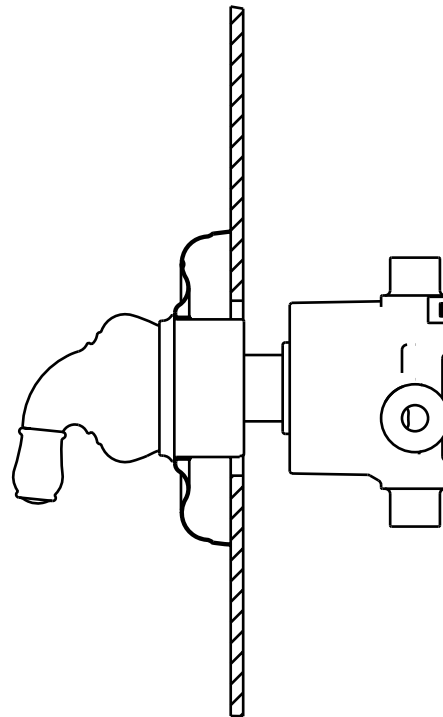

DESCRIPTION

- Metal construction with a chrome plated, LifeShine® Polished Brass, Satine™, Classic Gold™, Black Opal, Platinum or Glacier finish.

OPERATION

- Lever style handle operation
- Ceramic disk cartridge
- 4 discrete and 1 shared function

MONTICELLO®
5-Function Transfer Valve Trim

**Models: RT4130, RT4130P, RT4130PM,
RT4130BP, RT4130CG, RT4130ST, RT4130W**

CRITICAL DIMENSIONS

(DO NOT SCALE)