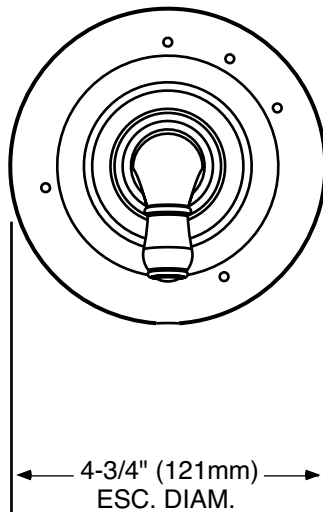

DESCRIPTION

- Metal construction with a chrome plated, LifeShine® Polished Brass, Satine™, Classic Gold™, Black Opal, Platinum or Glacier finish.

OPERATION

- Lever style handle operation
- Ceramic disk cartridge
- 4 discrete and 1 shared function

MONTICELLO®
5-Function Transfer Valve Trim

**Models: RT4130, RT4130P, RT4130PM,
RT4130BP, RT4130CG, RT4130ST, RT4130W**

CRITICAL DIMENSIONS

(DO NOT SCALE)