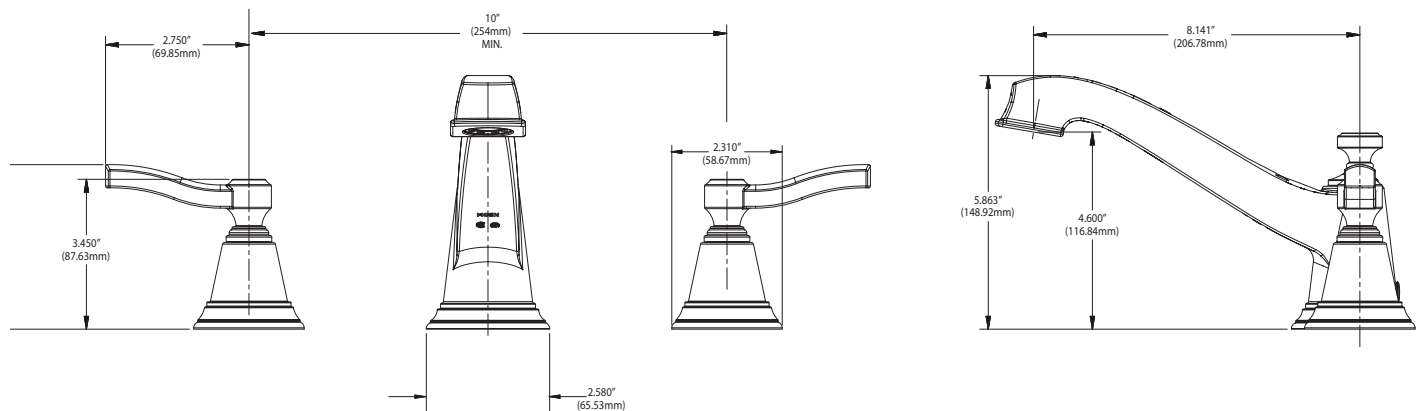

Buy it for looks. Buy it for life.®

Specifications

DESCRIPTION

- Metal construction with various finishes identified by suffix

OPERATION

- Lever style handles
- Rotate hot side handle counterclockwise to open (clockwise to close) and the cold side handle clockwise to open and (counterclockwise to close)

ROTHBURY™

Two-Handle Roman Tub Faucet Trim

Models: T923 series

Valves: 4992, 4993, 4996, 4997, 4999, 64997, 64999

CRITICAL DIMENSIONS

(DO NOT SCALE)