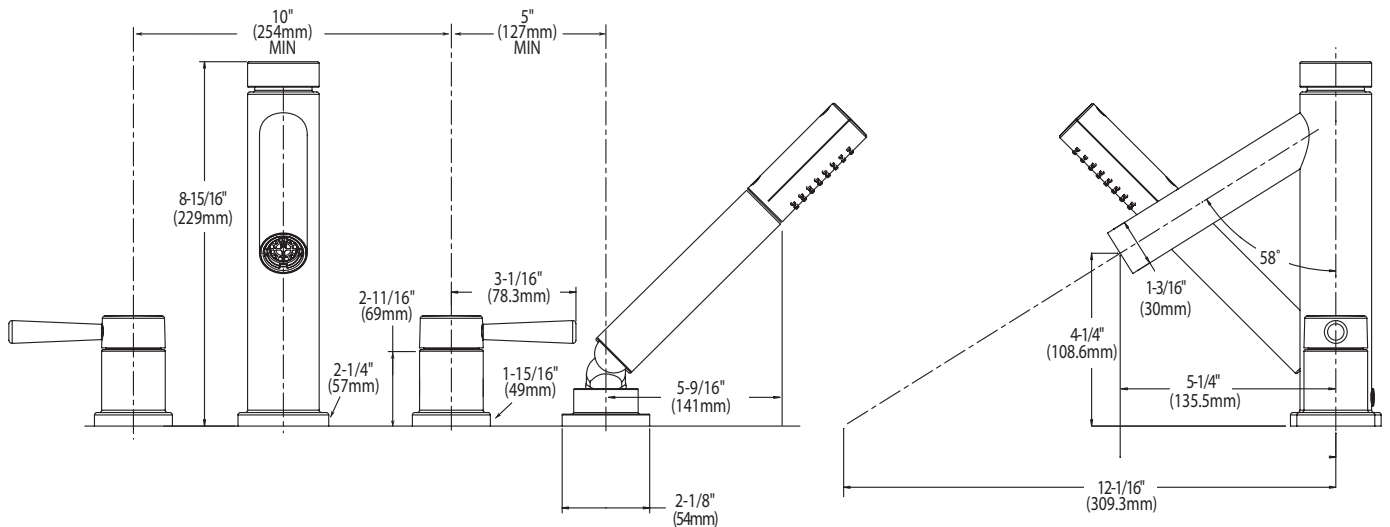

FLOW

- Hand shower meets 2.5 gpm max (9.5 L/min)

STANDARDS

- Third party certified to CSA B-125, ASME A112.18.1M, and all applicable requirements referenced therein
- ADA  for lever handles

WARRANTY

- Lifetime limited warranty against leaks, drips and finish defects to the original consumer purchaser
- 5 year warranty if used in commercial installations

LEVEL™ Two-Handle Roman Tub Faucet Trim w/Built In Diverter Valve

Models: T914 series

Valves: 9992, 9993, 9997, 9999

CRITICAL DIMENSIONS

(DO NOT SCALE)