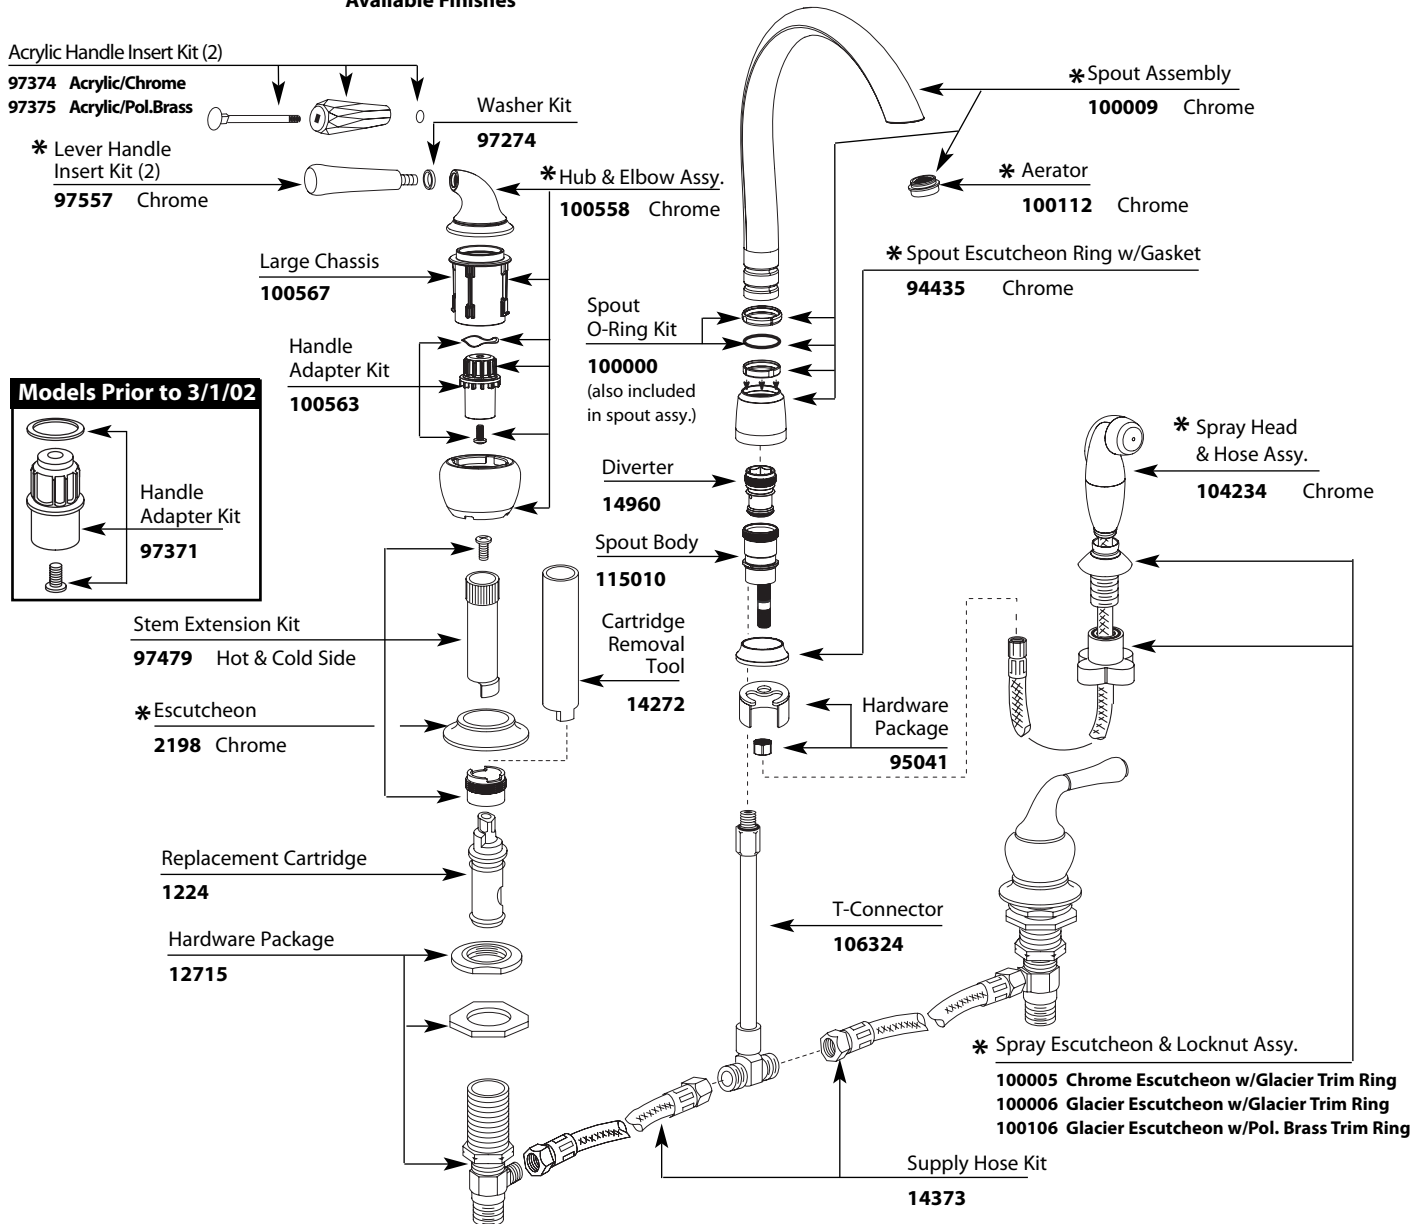

■ Order by Part Number * See Chart on Next Page for Other Available Finishes

Buy it for looks. Buy it for life.®

Illustrated Parts

Available Finishes

* Part Finishes Chart

<p>Escutcheon</p>  <p>2198 Chrome 2198ST Satine 2198P Polished Brass 2198SL Stainless 2198W Glacier 2198CPR Copper 2198PM Platinum 2198CG Classic Gold 2198BP Black Opal 2198V Ivory</p>	<p>Aerator</p>  <p>100112 Chrome 97476ST Satine 100112P Pol. Brass 97476SL Stainless 100112W Glacier 97476CG Classic Gold 97476PM Platinum 97476CPR Copper 97476BP Black Opal</p>
<p>Lever Handle Insert Kit (2)</p>  <p>97557 Chrome 97560 Porc./Pol. Brass 97557CG Classic Gold 97557BP Black Opal 97557CPR Copper 97559BP Porc./Black Opal 97557W Glacier 97559CG Porc./Classic Gold 97558 Polished Brass 97557ST Satine 97557PM Platinum 97557SL Stainless 97559 Porc./Chrome 97557V Ivory 97559CPR Porc./Copper 97559ST Porcelain/Satine 97559PM Porc./Platinum</p>	<p>Spout Assembly</p>  <p>100009 Chrome 100009P Polished Brass 100009W Glacier 100009PM Platinum 100009BP Black Opal 100009ST Satine 100009SL Stainless 100009CG Classic Gold 100009CPR Copper 100009V Ivory</p>
<p>Hub & Elbow Assy.</p>  <p>100558 Chrome 100558CPR Copper 100558CG Classic Gold 100558P Polished Brass 100558W Glacier 100558PM Platinum 100558SL Stainless 100558BP Black Opal 100558ST Satine</p>	<p>Spout Escutcheon Kit</p>  <p>94435 Chrome 94435ST Satine 94435P Polished Brass 94435SL Stainless 94435W Glacier 94435CG Classic Gold 94435PM Platinum 94435CPR Copper 94435BP Black Opal 94435V Ivory</p>
<p>Spray Head & Hose Assembly</p>  <p>104234 Chrome 101474W Glacier 104234CP Chrome/Pol. Brass 101474 Black 104234P Polished Brass 101474V Ivory 101474CG Classic Gold 101474CPR Copper 101474SL Stainless</p>	<p>Spray Escutcheon & Locknut Kit</p>  <p>104235 Chrome 100005ST Satine 104235CP Chrome/Pol. Brass 100005SL Stainless 104235P Polished Brass 100005CG Classic Gold 100006 Glacier 100005CPR Copper 100005PM Platinum 100005V Ivory 100005BP Black Opal</p>