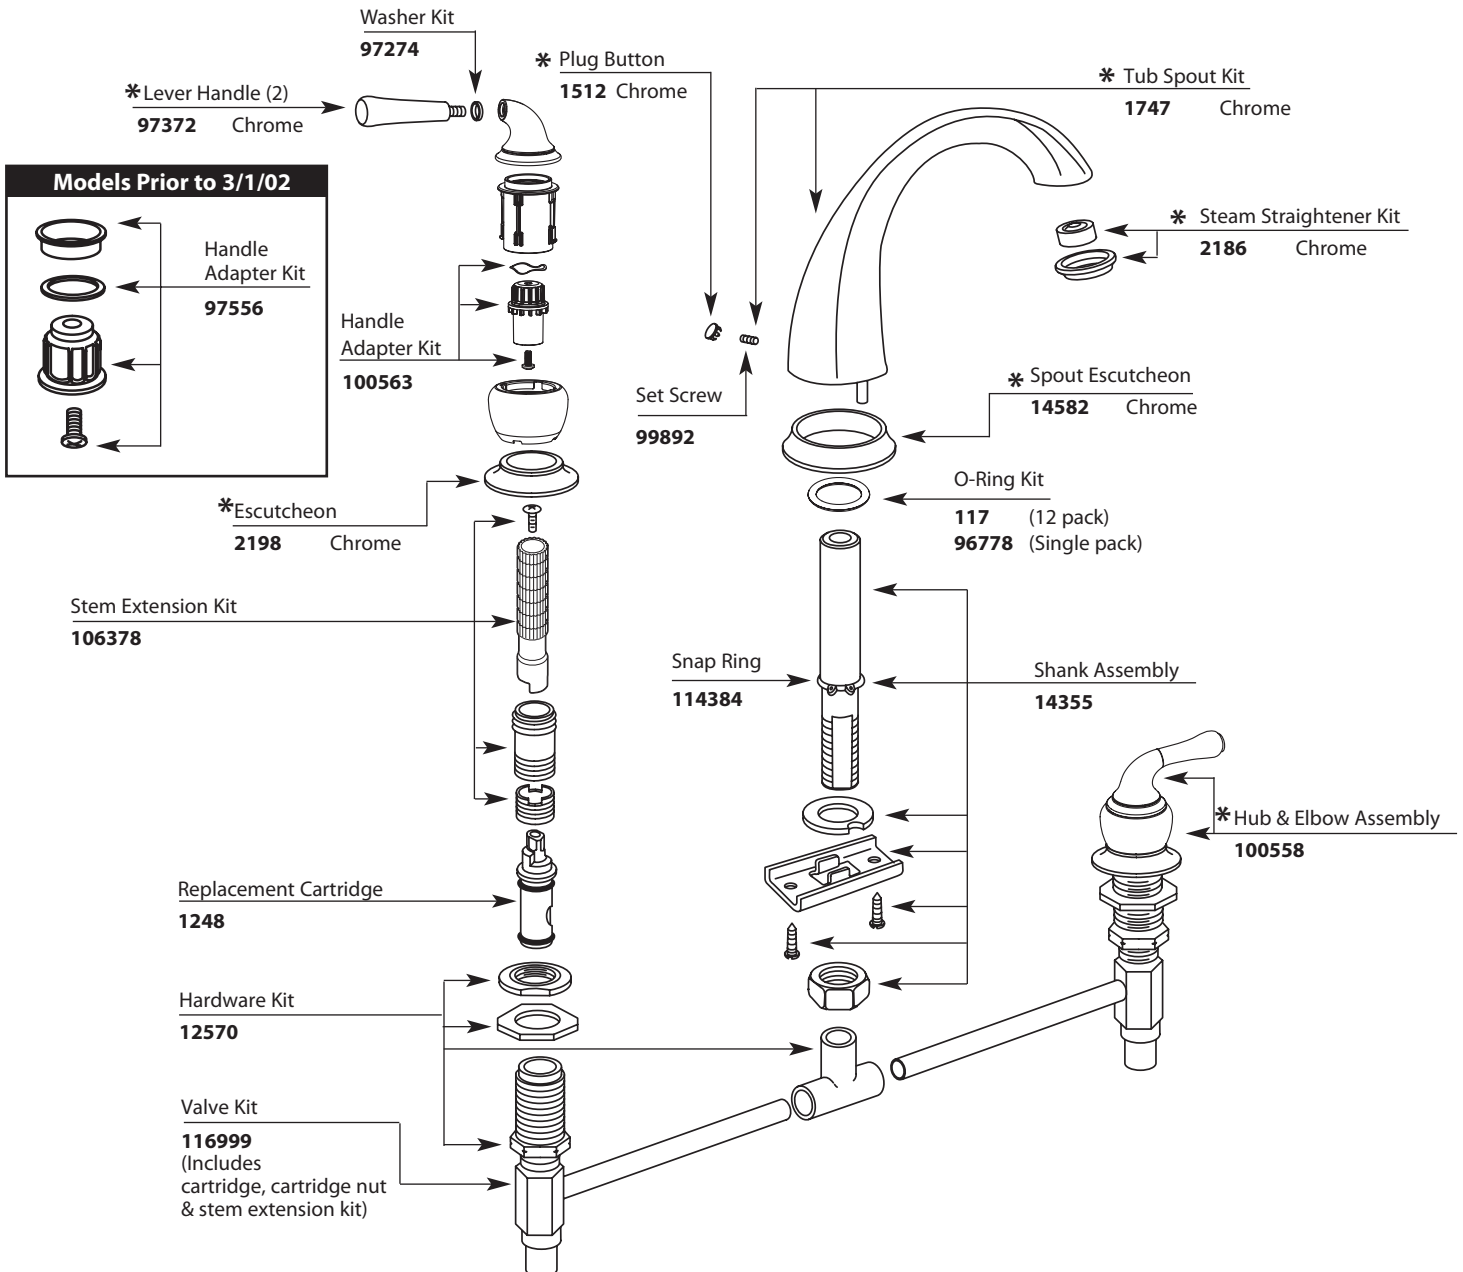

MONTICELLO® CATHEDRAL™ HIGH-ARC Deck Mount Two-Handle Roman Tub Filler

MODEL	HANDLE TYPE	FINISH
RT952/AT952	Lever	Chrome
RT952P/AT952P	Lever	Polished Brass
RT952PM/AT952PM	Lever	Platinum
RT952ST/AT952ST	Lever	Satine™

DISCONTINUED SKUS

RT952BP/AT952BP	Lever	Black Opal™
RT952CG/AT952CG	Lever	Classic Gold

DISCONTINUED SKUS

T954W	Lever	Glacier
-------	-------	---------

- Order by Part Name and **Part Number (Bold Face Type)**
- * See Chart on Next Page for Other Available Finishes

- Trim can be used with either the 4997 Fixed-Deck Rough in or the 4999 Adjustable Rough in

- Illustrated below is the 4999 Adjustable Rough in

Available Finishes

* Part Finishes Chart

<p>Escutcheon</p> 	<p>2198 Chrome 2198P Polished Brass 2198W Glacier 2198PM Platinum 2198BP Black Opal 2198CG Classic Gold 2198ST Satine</p>
<p>Lever Handle Insert Kit (2)</p> 	<p>97372 Chrome 97372W Glacier 97373 Polished Brass 97372PM Platinum 97376 Porc./Chrome 97376PM Porc./Platinum 97377 Porc./Pol. Brass 97372BP Black Opal 97376BP Porc./Black Opal 97372CG Classic Gold 97376CG Porc./Classic Gold 97372ST Satine 97376ST Porc./Satine</p>
<p>Hub & Elbow Assembly</p> 	<p>100558 Chrome 100558P Polished Brass 100558PM Platinum 100558BP Black Opal 100558CG Classic Gold 100558ST Satine 100558W Glacier</p>

<p>Stream Straightner Kit</p> 	<p>2186 Chrome 2186P Polished Brass 2186PM Platinum 2186BP Black Opal 2186CG Classic Gold 2186ST Satine 2186W Glacier</p>
<p>Tub Spout Kit</p> 	<p>1747 Chrome 1747P Polished Brass 1747PM Platinum 1747BP Black Opal 1747CG Classic Gold 1747ST Satine 1747W Glacier</p>
<p>Spout Escutcheon</p> 	<p>14582 Chrome 99573 Polished Brass 14582PM Platinum 14582BP Black Opal 14582CG Classic Gold 14582ST Satine 96744 Glacier</p>
<p>Plug Button</p> 	<p>1512 Chrome 1512P Polished Brass 1512PM Platinum 1512BP Black Opal 1512CG Classic Gold 1512ST Satine 1512W Glacier</p>