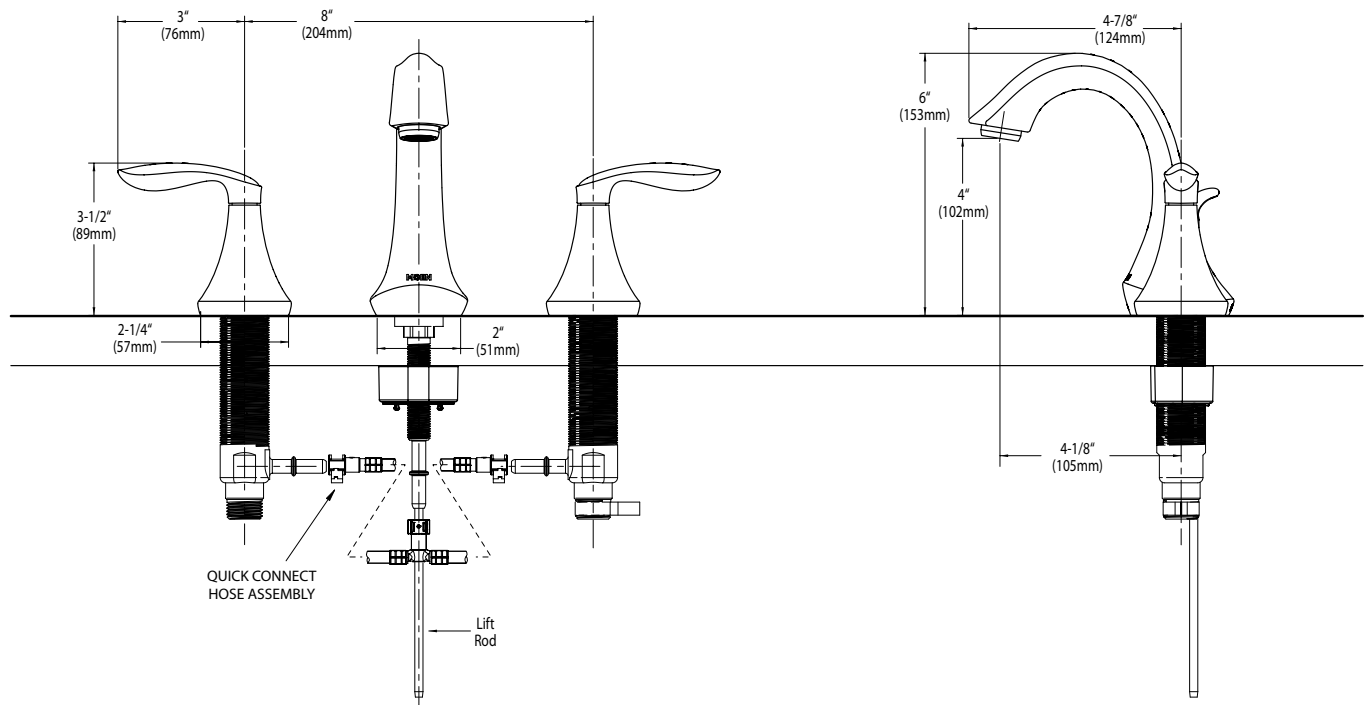

Buy it for looks. Buy it for life.®

FAUCET DESCRIPTION

- Metal construction with chrome, LifeShine® brushed nickel or oil rubbed bronze finish
- 1/2" IPS connections

OPERATION

- Lever style handles
- Maximum handle rotation angle is 90° to full on for either handle
- Hot side counterclockwise to open (clockwise to close)
- Cold side clockwise to open (counterclockwise to close)

FLOW

- Aerator is limited to 2.2 gpm max. (8.3 L/min).

CARTRIDGE

- 1224 cartridge design
- Nonmetallic, nonferrous and stainless steel material

STANDARDS

- Third party certified to CSA B125, ASME A112.18.1M, ANSI A117.1 and all applicable requirements referenced therein
- Certified to ANSI/NSF 61/9
- Complies with California Proposition 65 and with the Federal Safe Drinking Water Act

Models: T6420, T6420BN, T6420ORB

Valve: 9000, 69000

NOTE: THIS FAUCET IS DESIGNED TO BE INSTALLED THRU 3 HOLES, 1-1/8" MIN. DIA.

CRITICAL DIMENSIONS

(DO NOT SCALE)

FOR MORE INFORMATION CALL: 1-800-BUY-MOEN