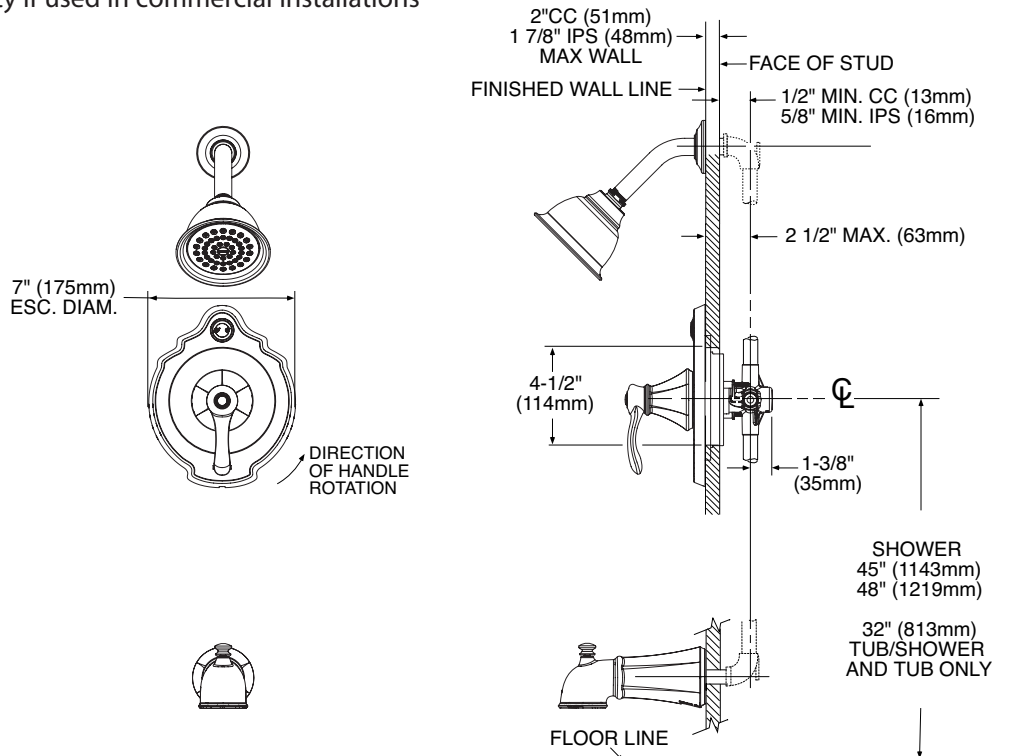

## FAUCET DESCRIPTION

- Metal construction with chrome, oil-rubbed bronze, LifeShine® brushed nickel or pewter finish
- Includes showerhead, arm, flange and diverter tub spout

## FLOW

- Showerhead is limited to 2.5gpm (9.5L/min)

## CRITICAL DIMENSIONS

(DO NOT SCALE)