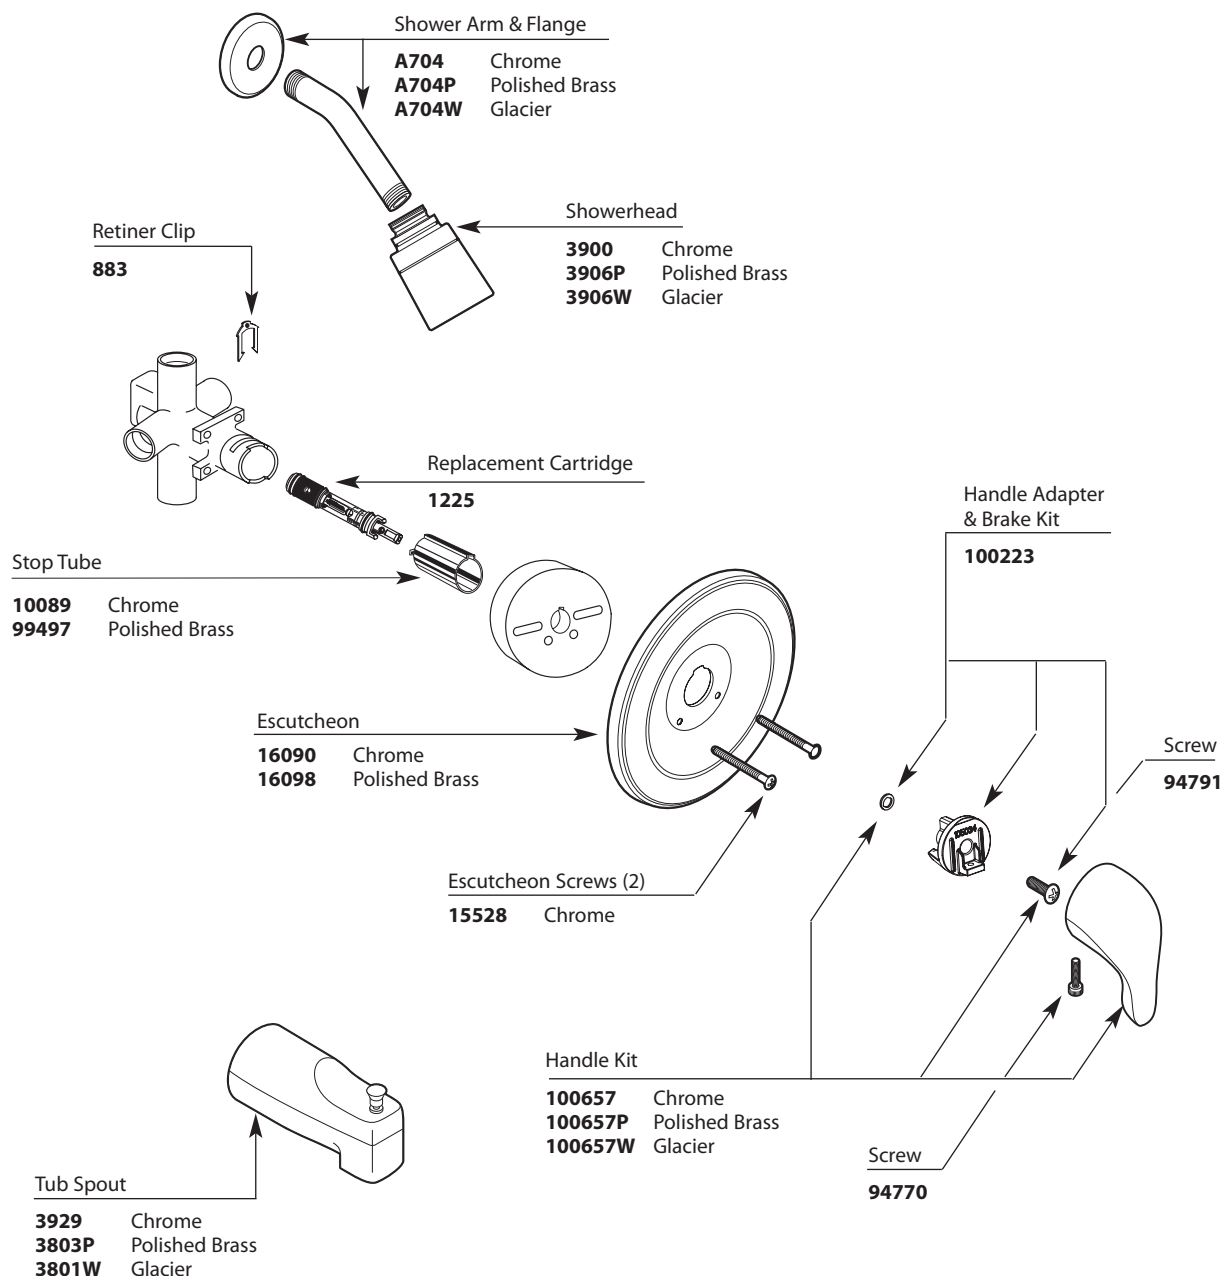

# Illustrated Parts

Buy it for looks. Buy it for life.®

*There is more than 1 version of this model. Page down to identify the version you have.*

■ Order by Part Number

CHATEAU® Single-Handle Tub/Shower			
<u>Valve Trim</u>	<u>Shower Only</u>	<u>Tub/Shower</u>	<u>Discontinued</u>
<b>MODEL</b>	<b>MODEL</b>	<b>MODEL</b>	<b>MODEL</b>
TL470 Chrome	TL473 Chrome	TL471 Chrome	TL470P
			TL471CP
			L2720
			L2719
			L2605
			L2739 Series
			L2625 Series
			L2675
			TL471P
			L2789
			TL471W
			L82519

# Illustrated Parts

Buy it for looks. Buy it for life.®

■ Order by Part Number

CHATEAU® Single-Handle Tub/Shower			
<u>Valve Trim</u>	<u>Shower Only</u>	<u>Tub/Shower</u>	<u>Discontinued</u>
<b>MODEL</b> TL470 Chrome	<b>MODEL</b> TL473 Chrome	<b>MODEL</b> TL471 Chrome	<b>MODEL</b> TL470P L2720 L2605 L2625 Series TL471P TL471W
			<b>MODEL</b> TL471CP L2719 L2739 Series L2675 L2789 L82519