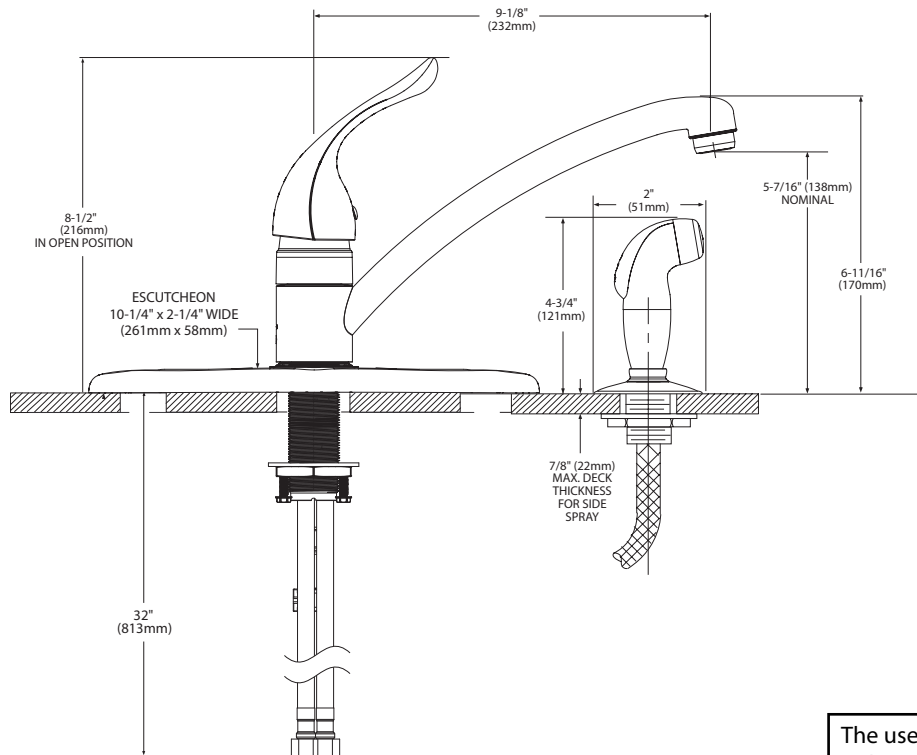

CRITICAL DIMENSIONS

(DO NOT SCALE)

The use of aerator part 116711 reduces flow to a maximum of 1.5 gpm (5.7L/min.)

MOEN'S SPECIFICATIONS 3/2011/12/13/14