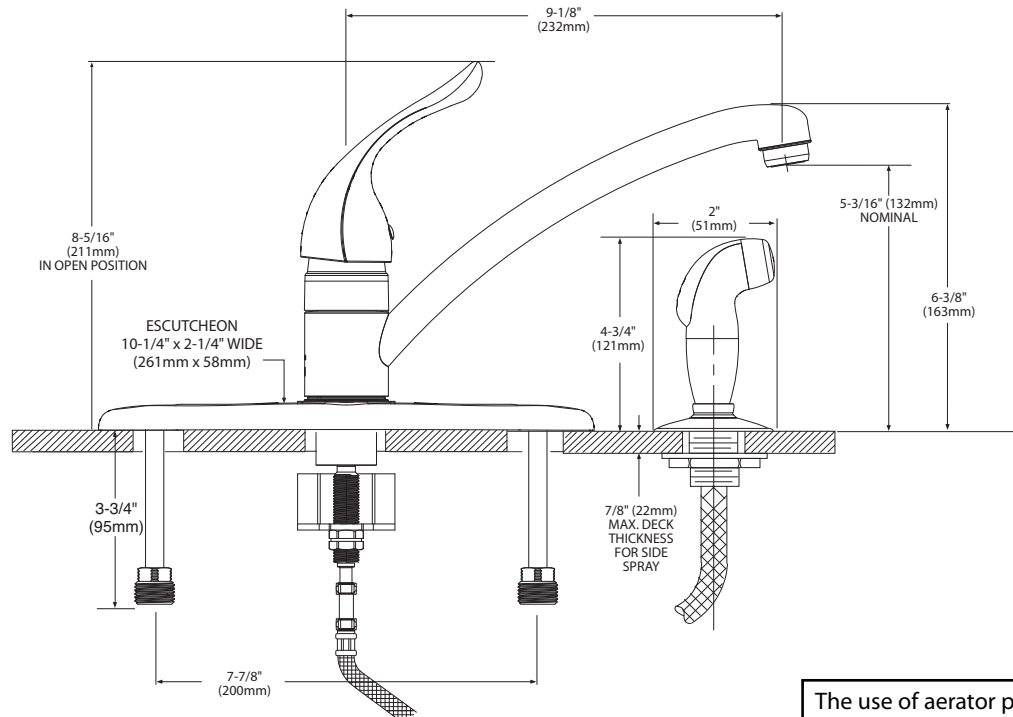

CRITICAL DIMENSIONS

(DO NOT SCALE)

The use of aerator part 116711 reduces flow to a maximum of 1.5 gpm (5.7L/min.)