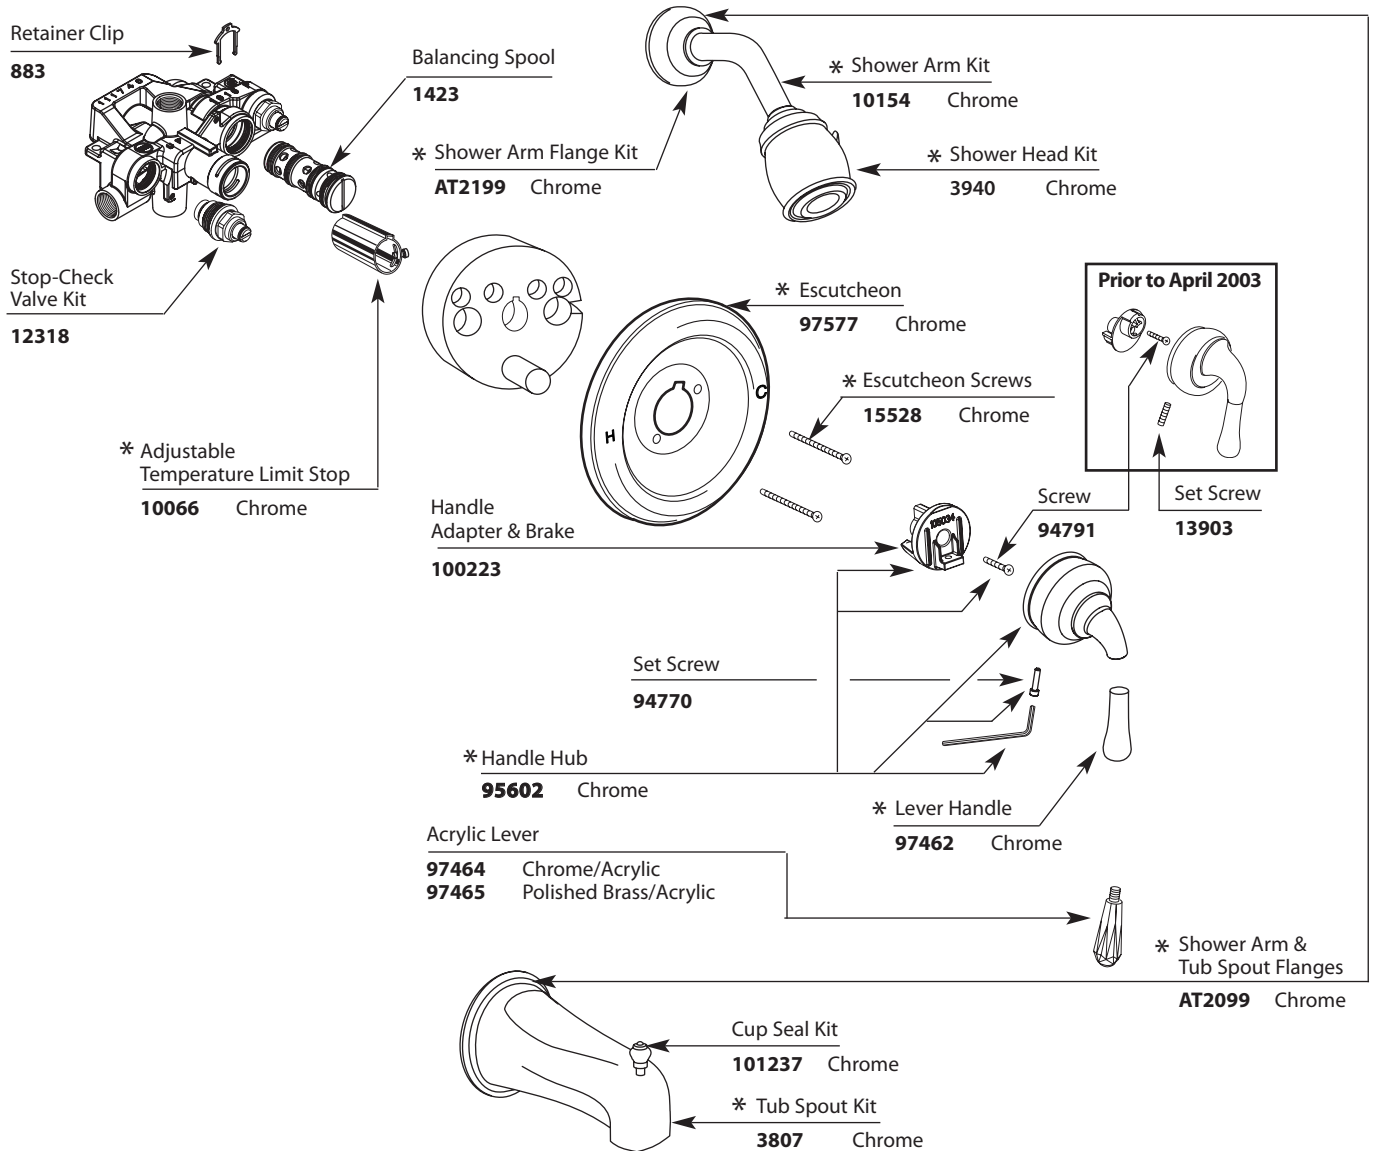

■ Order by Part Number

* See Chart on Next Page for Other Available Finishes