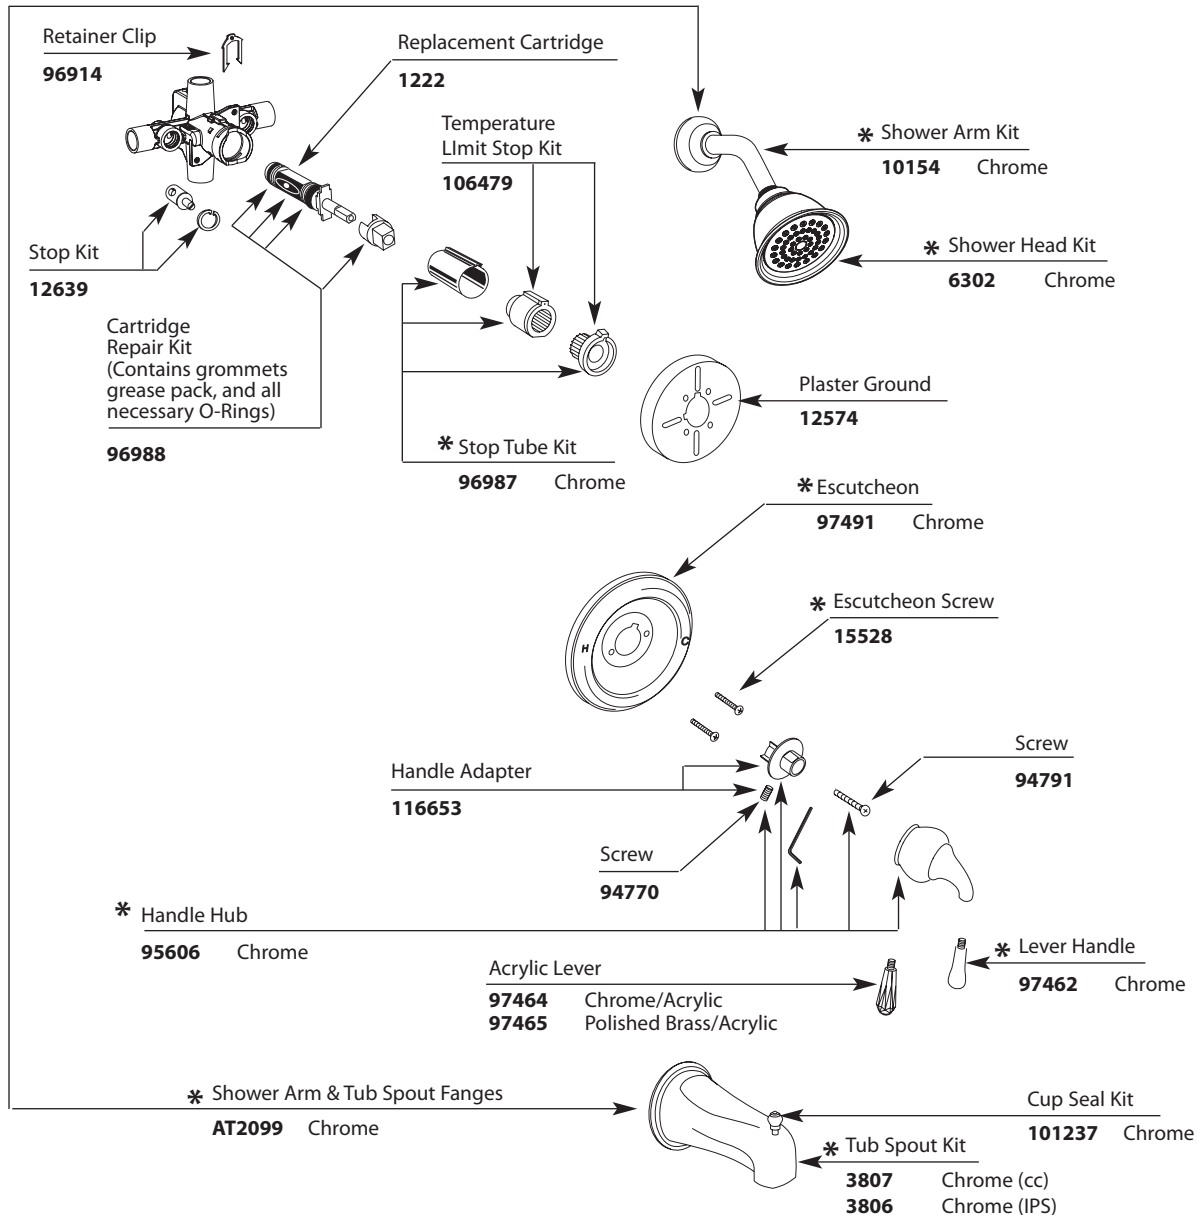

■ Order by Part Number

* See Chart on Next Page for Other Available Finishes

MONTICELLO® POSI-TEMP® Single-Handle Tub/Shower

Valve Trim		Shower Only			Tub/Shower			Discontinued				
MODEL		MODEL			MODEL			MODEL				
T2442	T2442CP	T2444	T2444BN	T2444CP	T2449	T2449BN	T2449PMC	T2442W	2343W	RT2345BP	2345CP	RT2343PM
T2343	T2442CPC	T2444PMC	T2444PM	T2444CPC	T2449CP	T2449PM	T2449CPC	T2343P	2367	RT2345CG	2345P	RT2343
T2442P	T2442BN	T2444ST	T2444P	T2444STP	T2449ST	T2449P	T2449STP	T2343W	2367P	2395	2345W	RT2343P
T2442ST	T2442PM	T2345	T2345CP	T2345P	T2347	82248BN	T2347CP	RT2343BP	2368	2395CP	2346	RT2343ST
		82241	82241PM	82247	T2347P			RT2343CG	2368P	2395P	2346CP	RT2345
		82251PM	82251ST		82248	82246	82240PM	2343	T2444W	2395W	2346P	RT2345PM
					82250PM	82250	82253ST	2343P	T2345W	2345	2346W	RT2345ST
					82301ORB			T2449W	T2347W	RT2347BP	82254	RT2345P
								82250ST	2347	RT2347CG	2347CP	RT2347PM
								2347P	2347W	2348	2348CP	RT2347P
								2348P	2348W	2397	2397CP	RT2347ST
								2397P	2397W	RT2347		