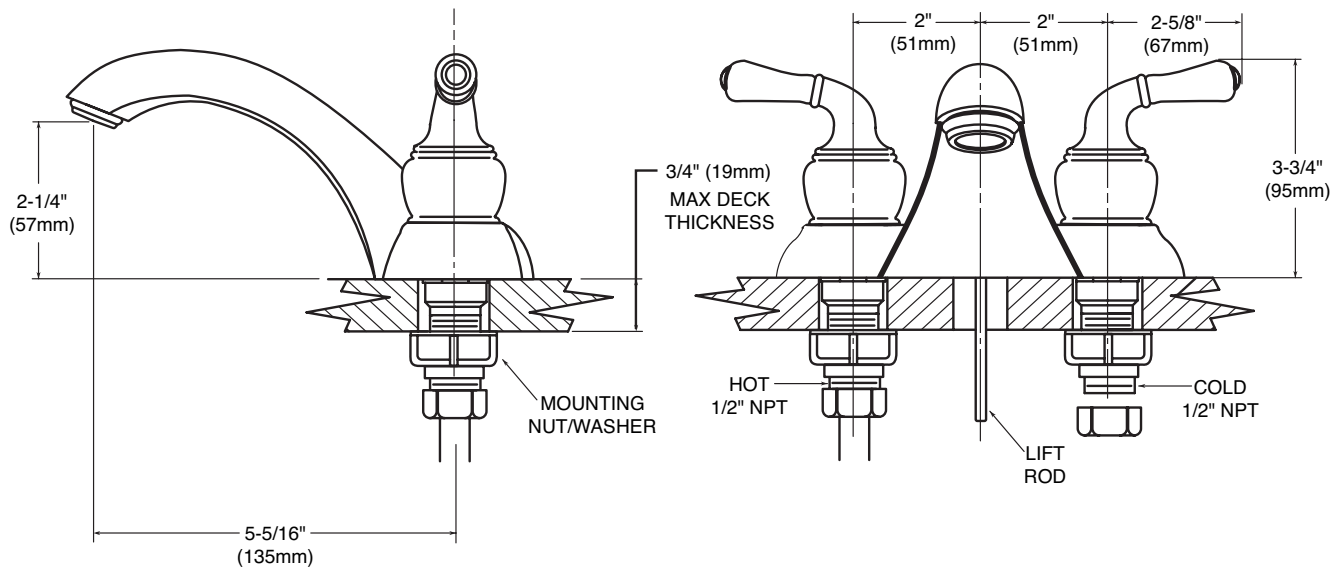

NOTE: THIS FAUCET IS DESIGNED TO BE INSTALLED THRU 3 HOLES, 1" MIN. DIA.

CRITICAL DIMENSIONS

(DO NOT SCALE)

FOR MORE INFORMATION CALL: 1-800-BUY-MOEN

www.moen.com