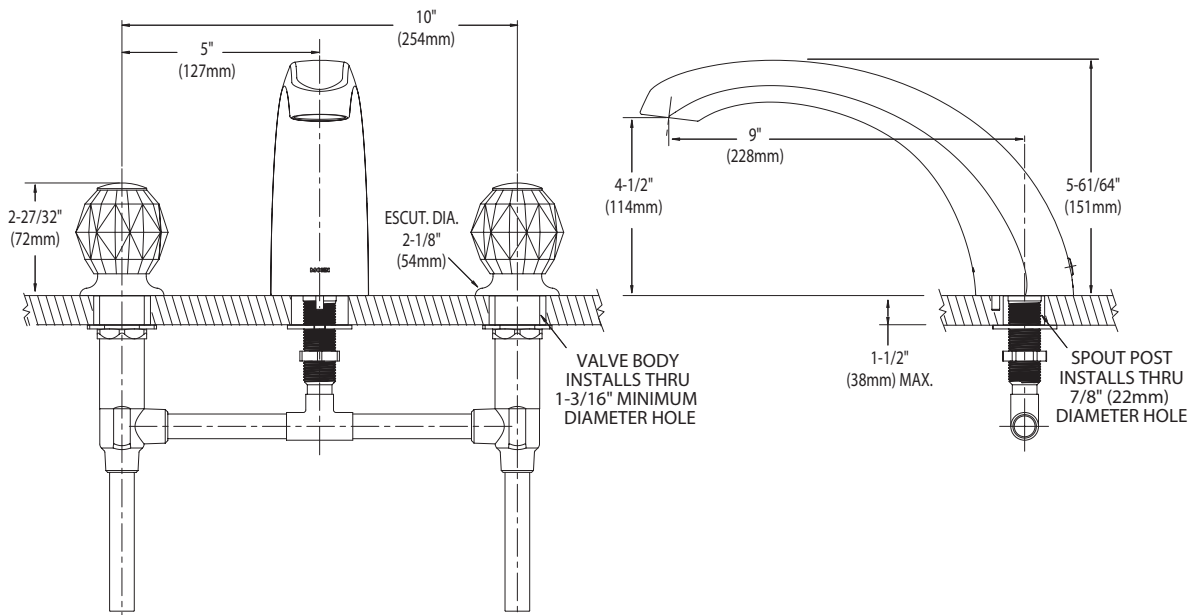

Buy it for looks. Buy it for life.®

There is more than 1 version of this model.  
Page down to identify the version you have.

**DESCRIPTION**

- Metal construction with chrome plated or LifeShine® polished brass finish
- Maximum deck thickness after rough-in 2-1/8"
- The tub fill spout is a slip fit design and the supplies are 1/2" copper tubing.

# Specifications

**CHATEAU®  
Two-Roman Tub Trim Kit**

**Model: T999, T999P**

**Specify with model 64999 rough-in valve**

**NOTE: THE INSTALLATION SHOWN IS FOR TILE DECKS, THIS VALVE WILL ALSO FIT STEEL, CAST IRON OR PLASTIC DECKS**

## DESCRIPTION

- Brass construction with chrome plated, LifeShine® polished brass, antique brass or glacier finish
- Designed to be installed on built-up decks to 2-1/8" (max.) thick or on finished decks from 1/4" up to 1-1/2" thick (max.). Refer to illustrations below.
- The tub fill spout is a slip fit design and the supplies are 1/2" copper tubing.