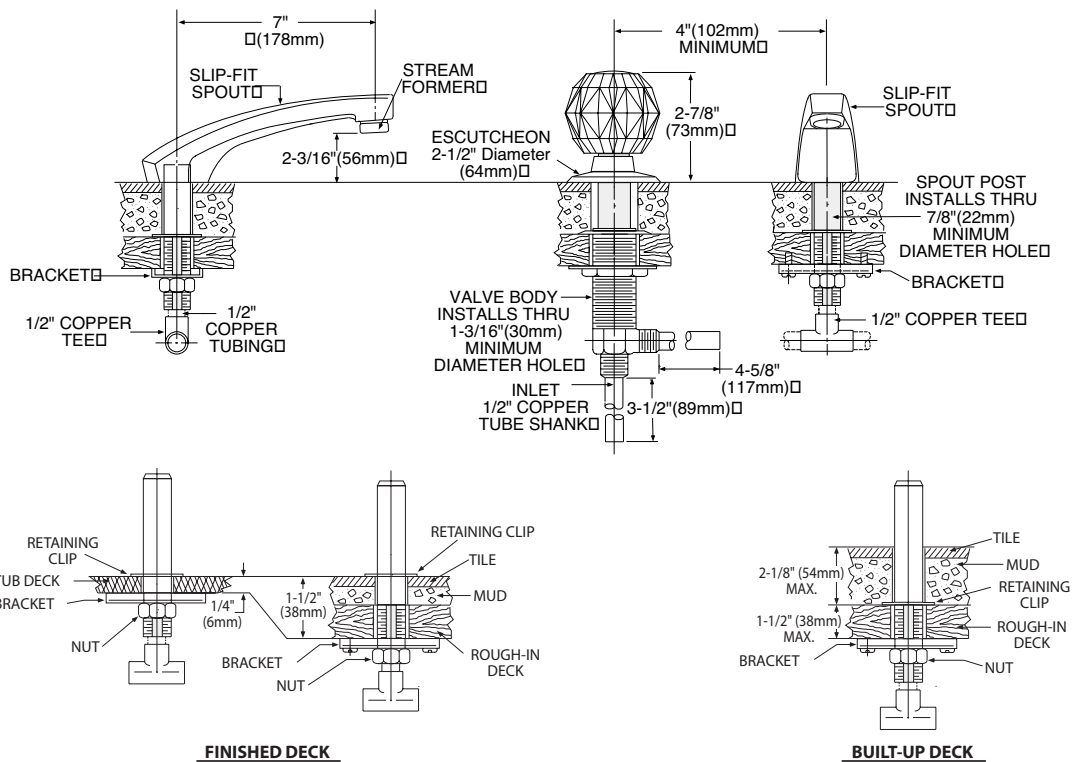

### CHATEAU®

### Roman Tub Trim Kit

Specify with model 64999 rough-in valve

Models: T999, \*T999A, T999P, \*T999W  
(Bulk packed 6 per carton)

\*T999A Discontinued 2/1/2000

\*T999W Discontinued 2/1/2004

NOTE: THE INSTALLATION SHOWN IS FOR TILE DECKS, THIS VALVE WILL ALSO FIT STEEL, CAST IRON OR PLASTIC DECKS

## CRITICAL DIMENSIONS

(DO NOT SCALE)