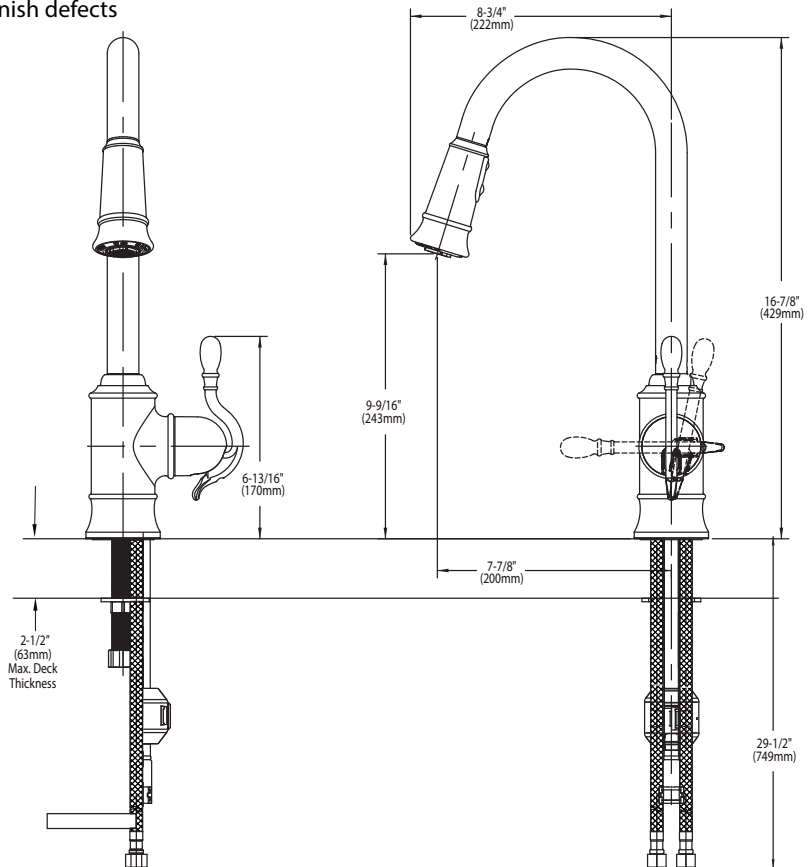

Single Handle Single Hole Mount High Arc Pulldown Kitchen Faucet

Models: S7208 series

NOTE: THIS FAUCET IS DESIGNED TO BE INSTALLED THRU 1 HOLE, 1-1/2" (38MM) MIN. DIA.

CRITICAL DIMENSIONS

(DO NOT SCALE)

FOR MORE INFORMATION CALL: 1-800-BUY-MOEN

OPERATION

- Single handle lever
- Temperature controlled by 100° arc of handle travel
- Convenient single-button actuation provides flexibility to switch from stream to spray mode

FLOW

- Flow is limited to 1.5 gpm (5.7 L/min) at 60 psi

CARTRIDGE

- 1255™ Duralast™ cartridge for Single-Handle Faucets

STANDARDS

- Third party certified to IAPMO Green, ASME A112.18.1/CSA B125.1 and all applicable requirements therein including NSF 61/9
- Meets CalGreen and Georgia SB370 requirements
- Contains no more than 0.25% weighted average lead content
- Complies with California Proposition 65 and with the Federal Safe Drinking Water Act
- **ADA**  for lever handle

Models: S7208 series

NOTE: THIS FAUCET IS DESIGNED TO BE INSTALLED THRU 1 HOLE, 1-1/2" (38MM) MIN. DIA.

CRITICAL DIMENSIONS

(DO NOT SCALE)

FOR MORE INFORMATION CALL: 1-800-BUY-MOEN

www.moen.com