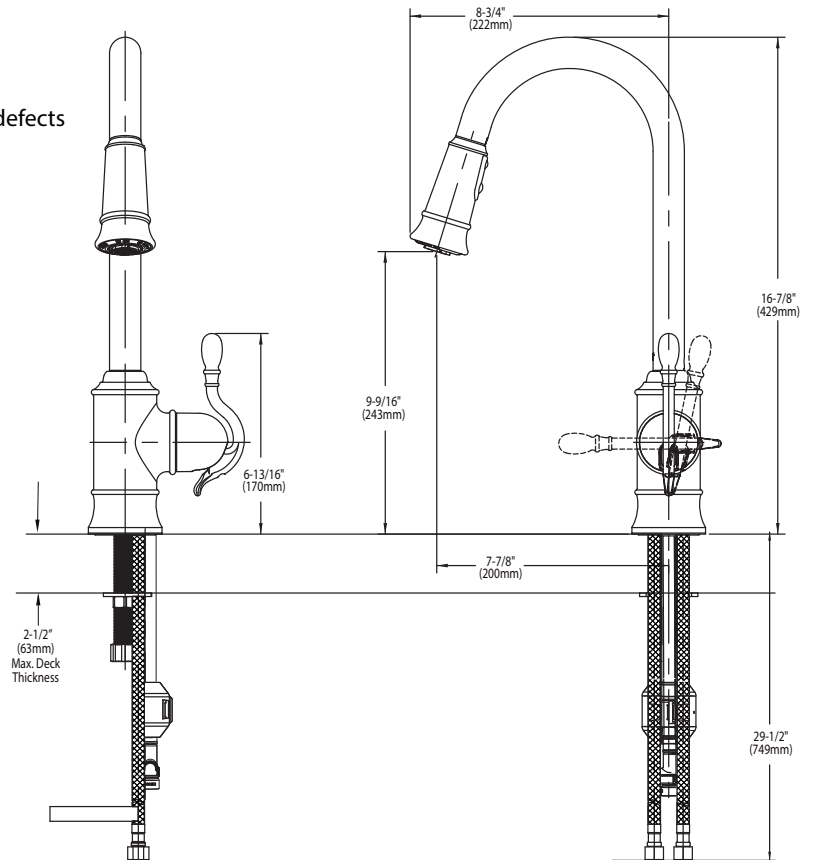

Buy it for looks. Buy it for life.®

Specifications

There is more than 1 version of this model.
Page down to identify the version you have.

DESCRIPTION

- Reflex™ pulldown system offers smooth operation, easy movement and secure docking
- Metal construction with various finishes identified by suffix
- High arc spout provides the height and reach to fill or clean large pots while the pulldown feature provides infinite maneuverability for cleaning or rinsing
- Single hole mounting
- Handle reversibility feature
- Wand with Quick connect installation
- Pulldown spray with 68" braided hose
- Flexible supply lines with 3/8" compression fittings

Single Handle Single Hole Mount High Arc Pulldown Kitchen Faucet

Models: S7208 series

NOTE: THIS FAUCET IS DESIGNED TO BE INSTALLED THRU 1 HOLE, 1-1/2" (38MM) MIN. DIA.

CRITICAL DIMENSIONS

(DO NOT SCALE)

FOR MORE INFORMATION CALL: 1-800-BUY-MOEN

www.moen.com

Buy it for looks. Buy it for life.®

Specifications

DESCRIPTION

- Reflex™ pulldown system offers smooth operation, easy movement and secure docking
- Metal construction with various finishes identified by suffix
- High arc spout provides the height and reach to fill or clean large pots while the pulldown feature provides infinite maneuverability for cleaning or rinsing
- Single hole mounting
- Handle reversibility feature
- Wand with Quick connect installation
- Pulldown spray with 68" braided hose
- Flexible supply lines with 3/8" compression fittings

OPERATION

- Single handle lever
- Temperature controlled by 100° arc of handle travel
- Convenient single-button actuation provides flexibility to switch from stream to spray mode

FLOW

- Flow is limited to 1.5 gpm (5.7 L/min) at 60 psi