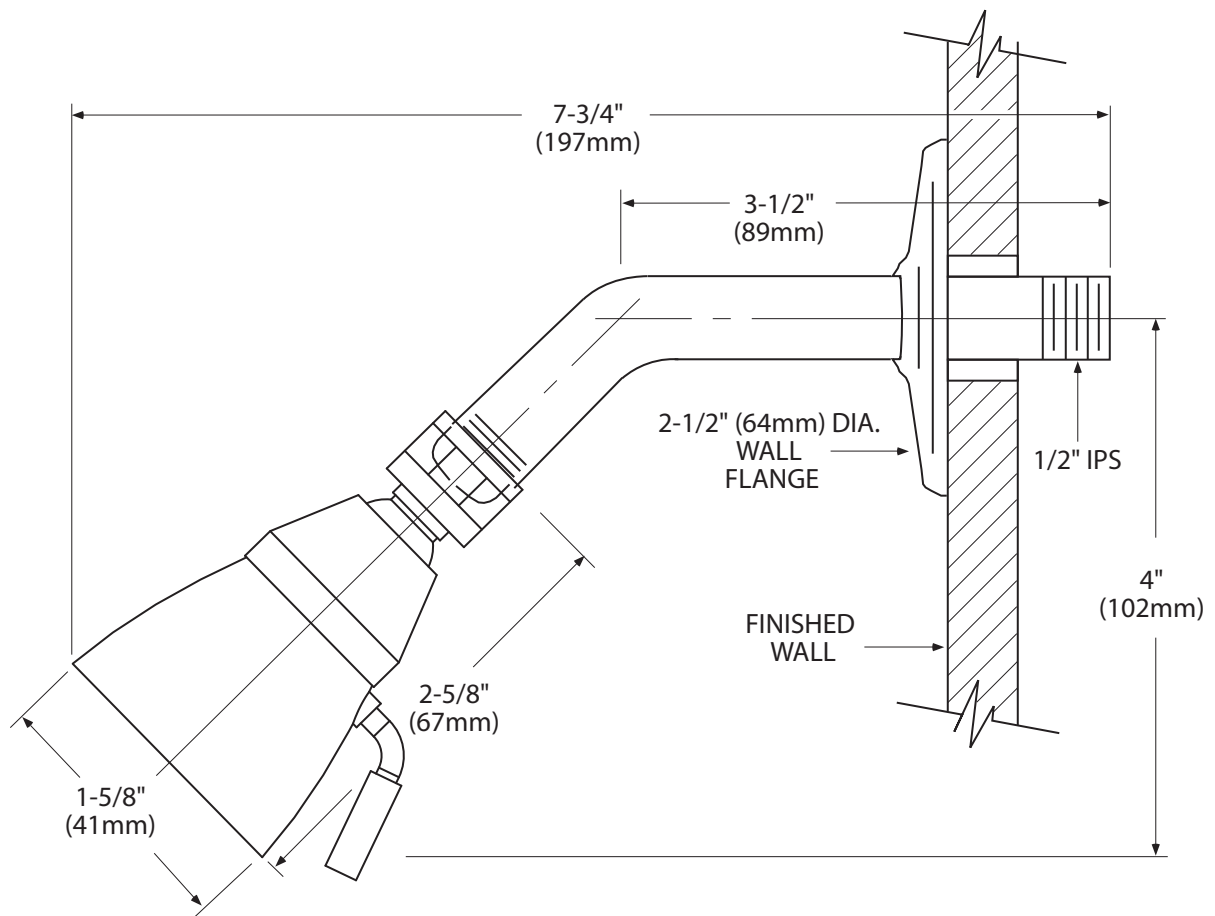

## DESCRIPTION

- Chrome plated brass and synthetic materials
- Adjustable spray type
- Shower arm 1/2" IPS male threads
- Stainless steel flange
- Nonmetallic stream former
- Vandal resistant

## FLOW

- 2.5 gpm (9.5 L/min) Shower head

## WARRANTY

- Warranted for 5 years against material or manufacturing defects

**Easy Clean Deluxe  
Shower Head, Arm and Flange**

**Model: 12894**

## CRITICAL DIMENSIONS

(DO NOT SCALE)