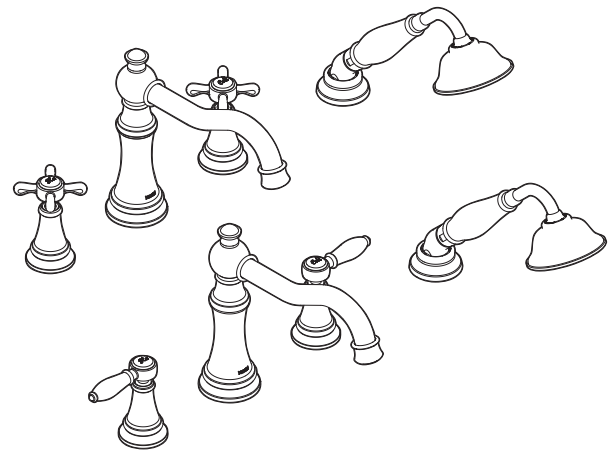

Buy it for looks. Buy it for life.®

Specifications

DESCRIPTION

- Metal construction with various finishes identified by suffix
- Single function handshower with double check valves

OPERATION

- Cross or lever style handles
- Rotate hot side handle counterclockwise to open (clockwise to close) and the cold side handle clockwise to open and (counterclockwise to close)

- Lifetime limited warranty against leaks, drips and finish defects to the original consumer purchaser
- 5 year warranty if used in commercial installations

WEYMOUTH™

Two-Handle Roman Tub Faucet Trim w/Built In Diverter Valve

Models: TS21102 series (cross handle)
TS21104 series (lever handle)

Valves: 9792, 9793, 9796, 9797

CRITICAL DIMENSIONS

(DO NOT SCALE)

FOR MORE INFORMATION CALL: 1-800-BUY-MOEN

www.moen.com