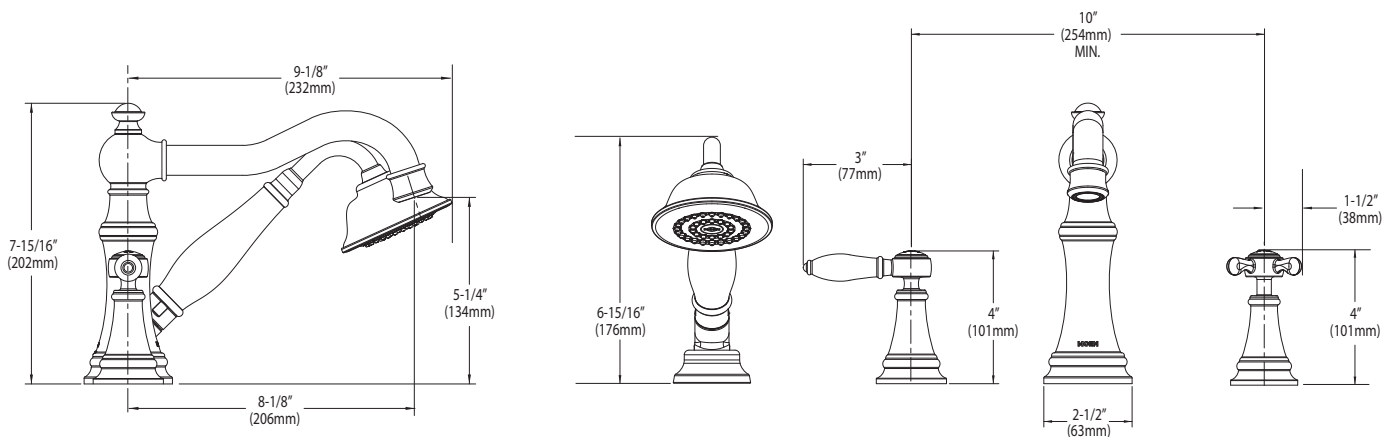

Buy it for looks. Buy it for life.®

Specifications

DESCRIPTION

- Metal construction with various finishes identified by suffix
- Single function handshower with double check valves

OPERATION

- Cross or lever style handles
- Rotate hot side handle counterclockwise to open (clockwise to close) and the cold side handle clockwise to open and (counterclockwise to close)

- Lifetime limited warranty against leaks, drips and finish defects to the original consumer purchaser
- 5 year warranty if used in commercial installations

WEYMOUTH™

Two-Handle Roman Tub Faucet Trim w/Built In Diverter Valve

Models: TS21102 series (cross handle)
TS21104 series (lever handle)

Valves: 9792, 9793, 9796, 9797

CRITICAL DIMENSIONS

(DO NOT SCALE)

FOR MORE INFORMATION CALL: 1-800-BUY-MOEN

www.moen.com