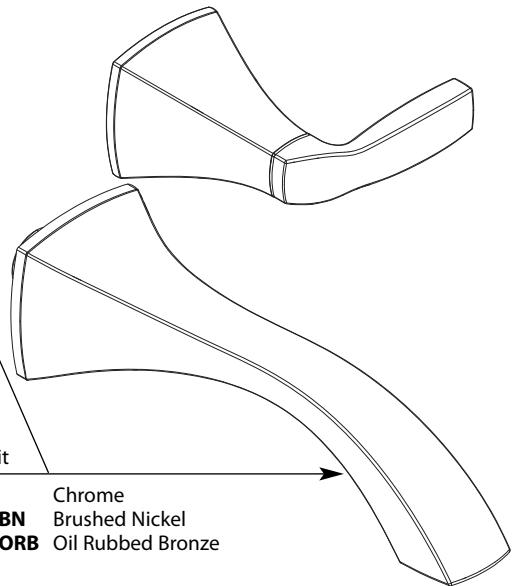

# Illustrated Parts

■ Order by Part Number

■ Use with 9700 & 9400 valves

Handle Adapter Kit (for 9700 valve)

**197003**

Handle Adapter Kit (for 9400 valve)

**139769**

Stem Extensions (for 9700 valve)

**197004**

Handle Kit

**161942** Chrome  
**161942BN** Brushed Nickel  
**161942ORB** Oil Rubbed Bronze

Spout Kit

**163053** Chrome  
**163053BN** Brushed Nickel  
**163053ORB** Oil Rubbed Bronze

Aerator Kit (Includes Tool)

**137401**

Optional: Red & Blue Temp. Ind. Rings

**161956** For Oil Rubbed Bronze  
**129707** For Chrome & Brushed Nickel

**VOSS™**

Two-Handle Wall Mount Faucet

MODEL	HANDLE TYPE	FINISH
T6906	Lever	Chrome
T6906ORB	Lever	Oil Rubbed Bronze
T6906BN	Lever	Brushed Nickel