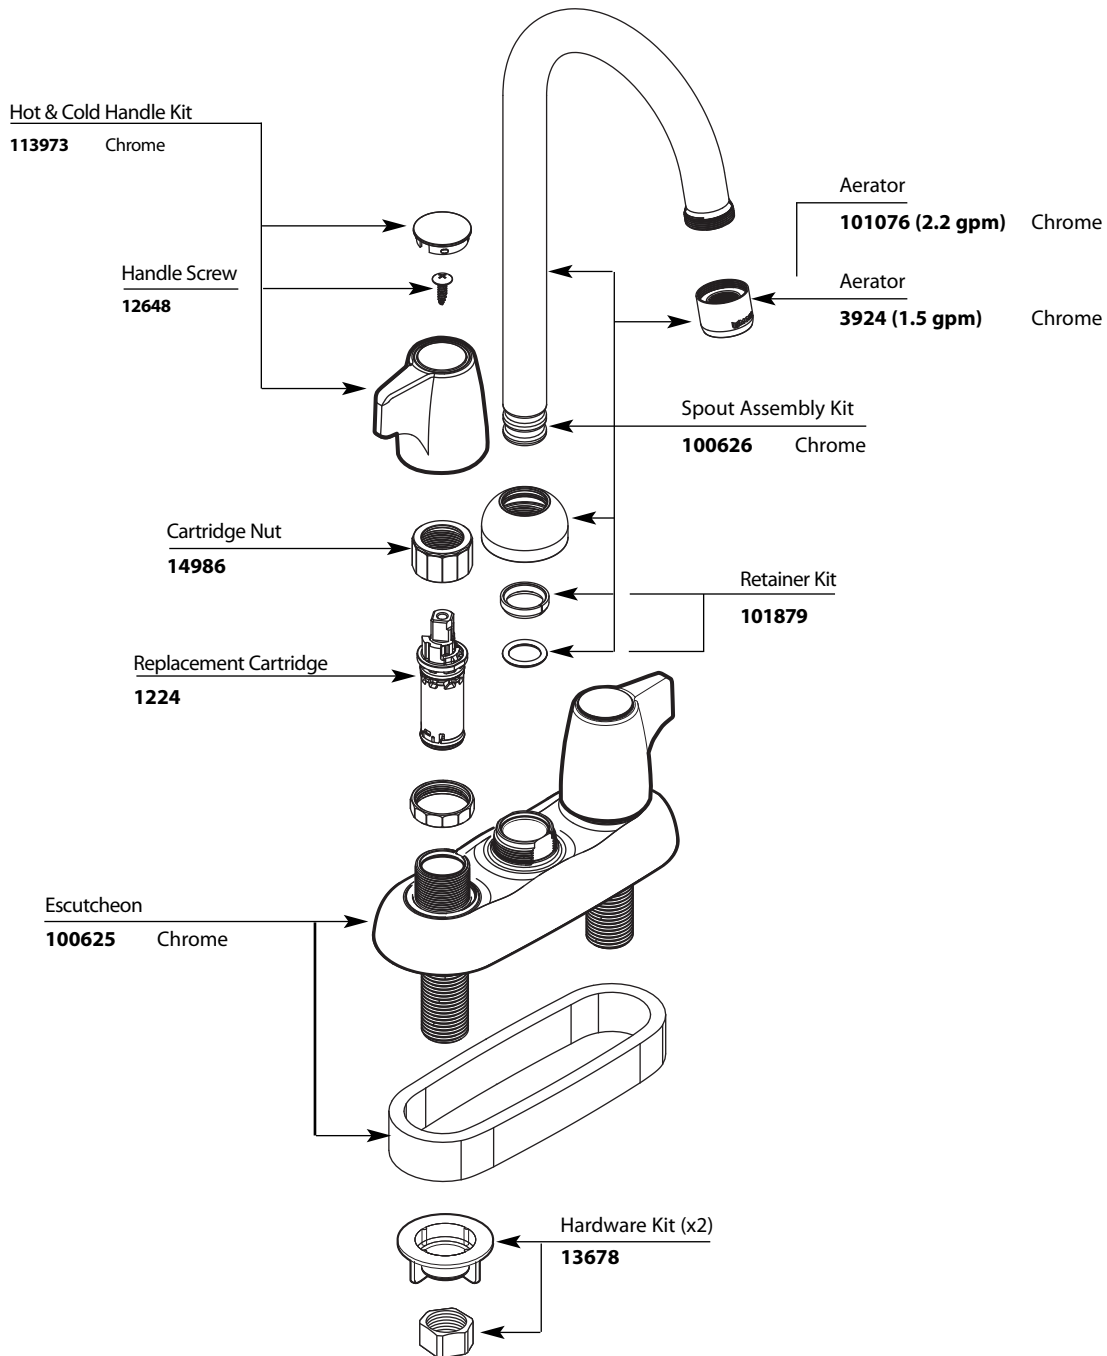

Buy it for looks. Buy it for life.®

Illustrated Parts

■ **Order by Part Number**

*There is more than 1 version of this model.
Page down to identify the version you have.*

MOEN®	
<u>MODEL</u>	<u>FINISH</u>
4903	Chrome
4903BC	Brushed Chrome
64904	Chrome
87903	Chrome

Buy it for looks. Buy it for life.®

■ Order by Part Number

Illustrated Parts

MOEN® Two Handle Bar Faucet		
MODEL	HANDLE	FINISH
4903	Small Lever	Chrome
64904	Small Lever	Chrome
87903	Small Lever	Chrome