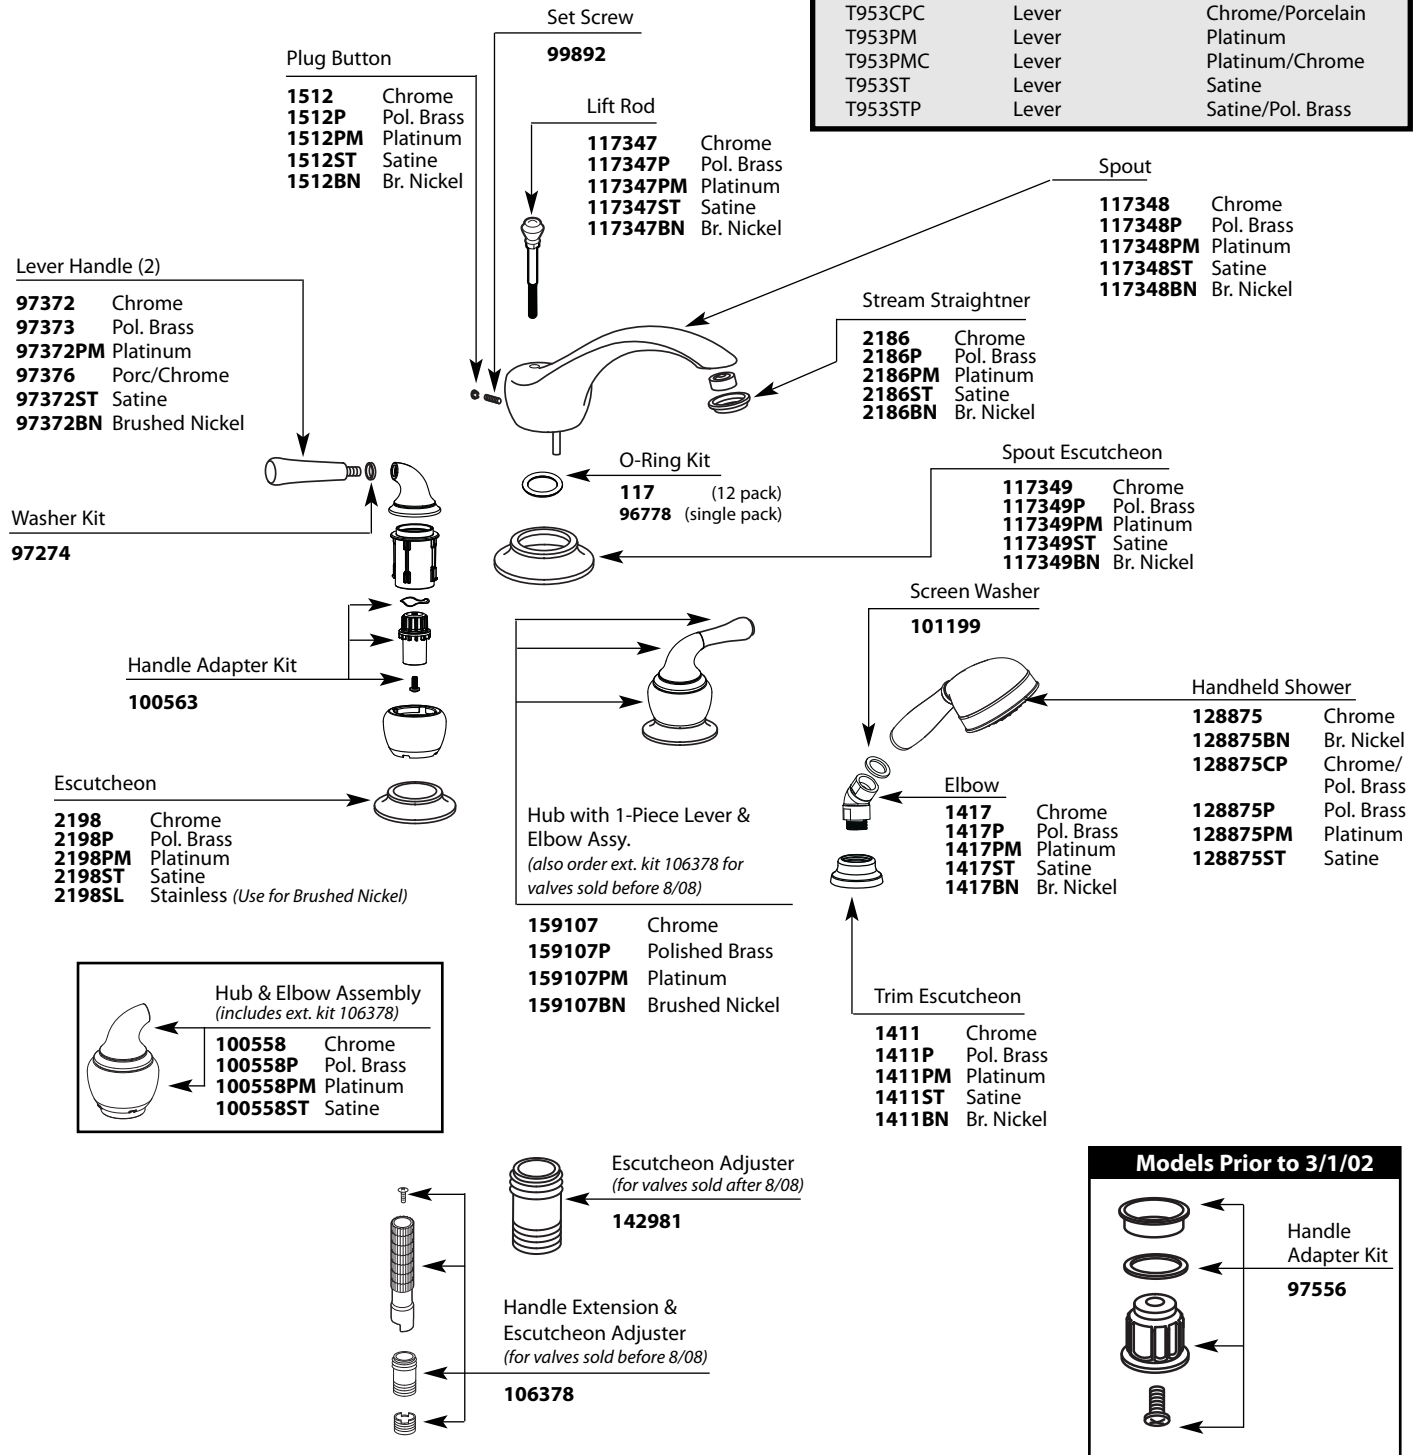

Buy it for looks. Buy it for life.®

Illustrated Parts

■ Order by Part Number

■ Trim can be used with either the 9992, 9993, 9997, 9999 valve.

MONTICELLO® DECK MOUNT		
Two-Handle Roman Tub w/Built In Diverter Valve Faucet		
MODEL	HANDLE	FINISH
T953	Lever	Chrome
T953BN	Lever	Brushed Nickel
T953CP	Lever	Chrome/Pol. Brass
T953P	Lever	Polished Brass
DISCONTINUED SKUS		
T953CPC	Lever	Chrome/Porcelain
T953PM	Lever	Platinum
T953PMC	Lever	Platinum/Chrome
T953ST	Lever	Satine
T953STP	Lever	Satine/Pol. Brass