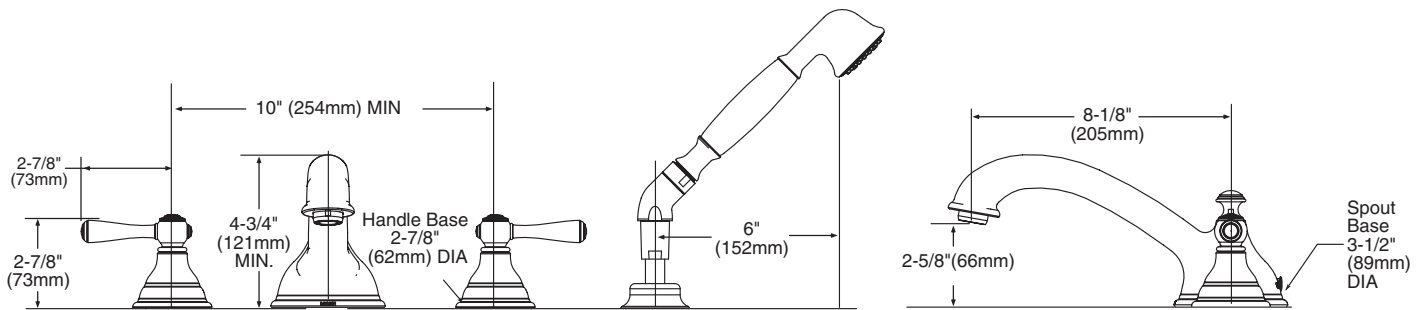

### KINGSLEY™ DECK MOUNT Two-Handle Roman Tub Faucet Trim w/Built In Diverter Valve

**Models:** T912 series

**Valves:** 9992, 9993, 9997, 9999