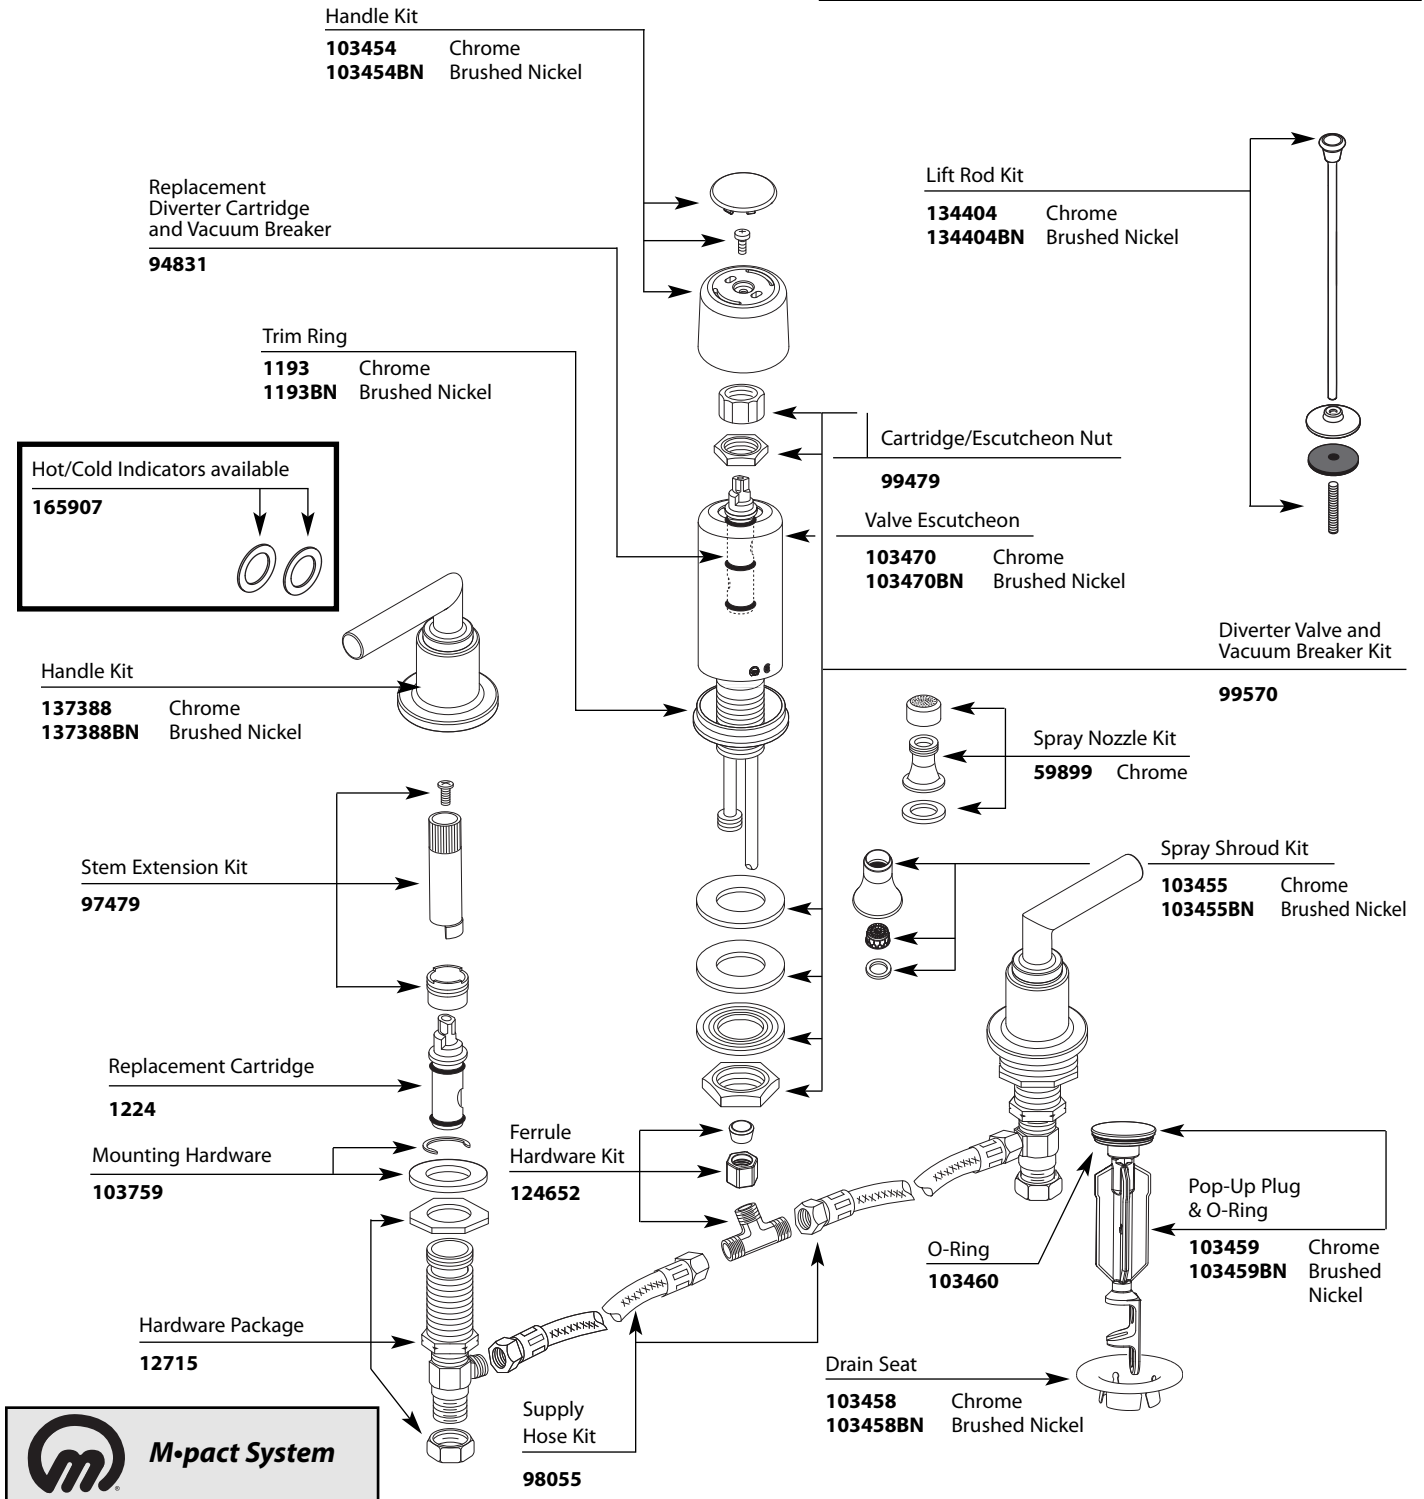

Buy it for looks. Buy it for life.®

- Order by Part Number
- Use w/valve 9200

# Illustrated Parts

ARRIS™ Two-Handle Bidet		
MODEL	HANDLE	FINISH
TS52005	Lever	Chrome
TS52005BN	Lever	Brushed Nickel

TO ORDER PARTS CALL: 1-800-BUY-MOEN  
[www.moen.com](http://www.moen.com)