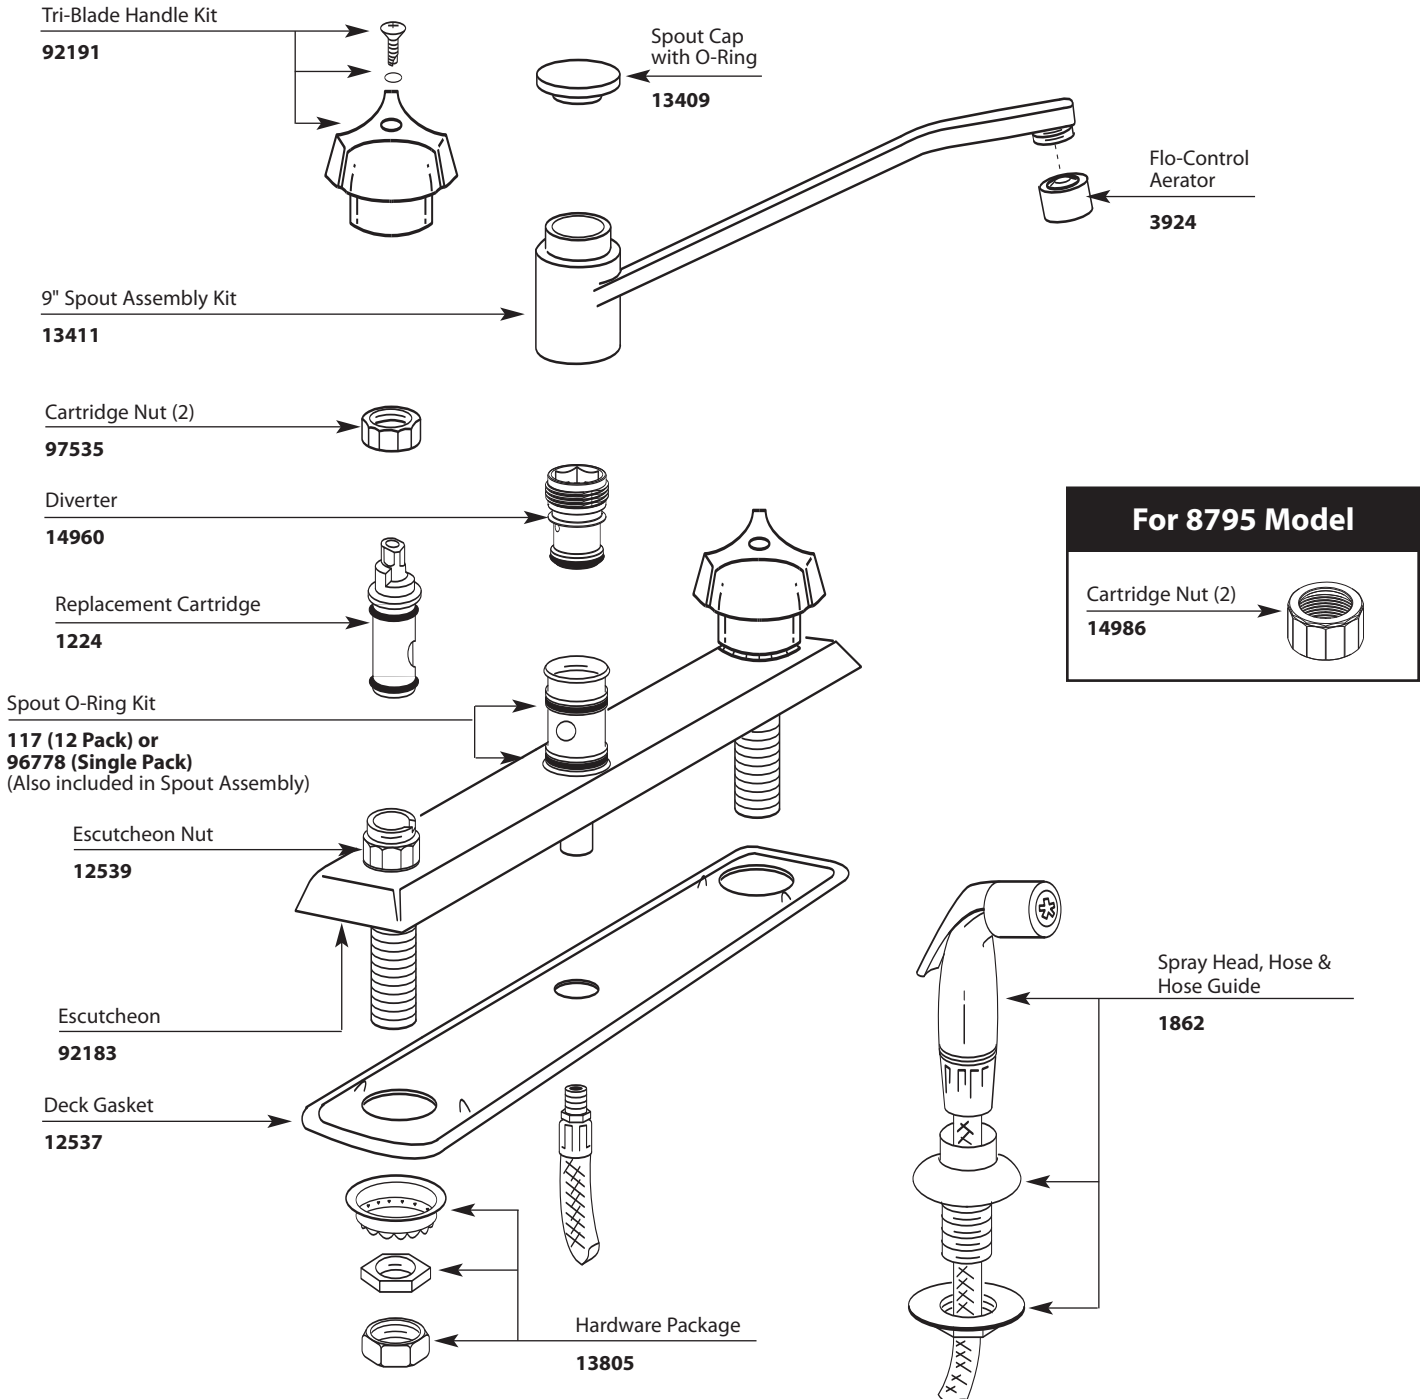

■ Order by Part Number

*There is more than 1 version of this model.
Page down to identify the version you have.*

Two-Handle Kitchen Faucet		
<u>MODEL</u>	<u>TYPE</u>	<u>FINISH</u>
8793	Kitchen w/o spray	Chrome
DISCONTINUED SKUS		
8795	Kitchen w/spray	Chrome

For 8795 Model

Cartridge Nut (2)
14986

■ Order by Part Number

Two-Handle Kitchen Faucet		
MODEL	TYPE	FINISH
8793	Kitchen w/o spray	Chrome
DISCONTINUED SKUS		
8795	Kitchen w/spray	Chrome

TO ORDER PARTS CALL: 1-800-BUY-MOEN
www.moen.com