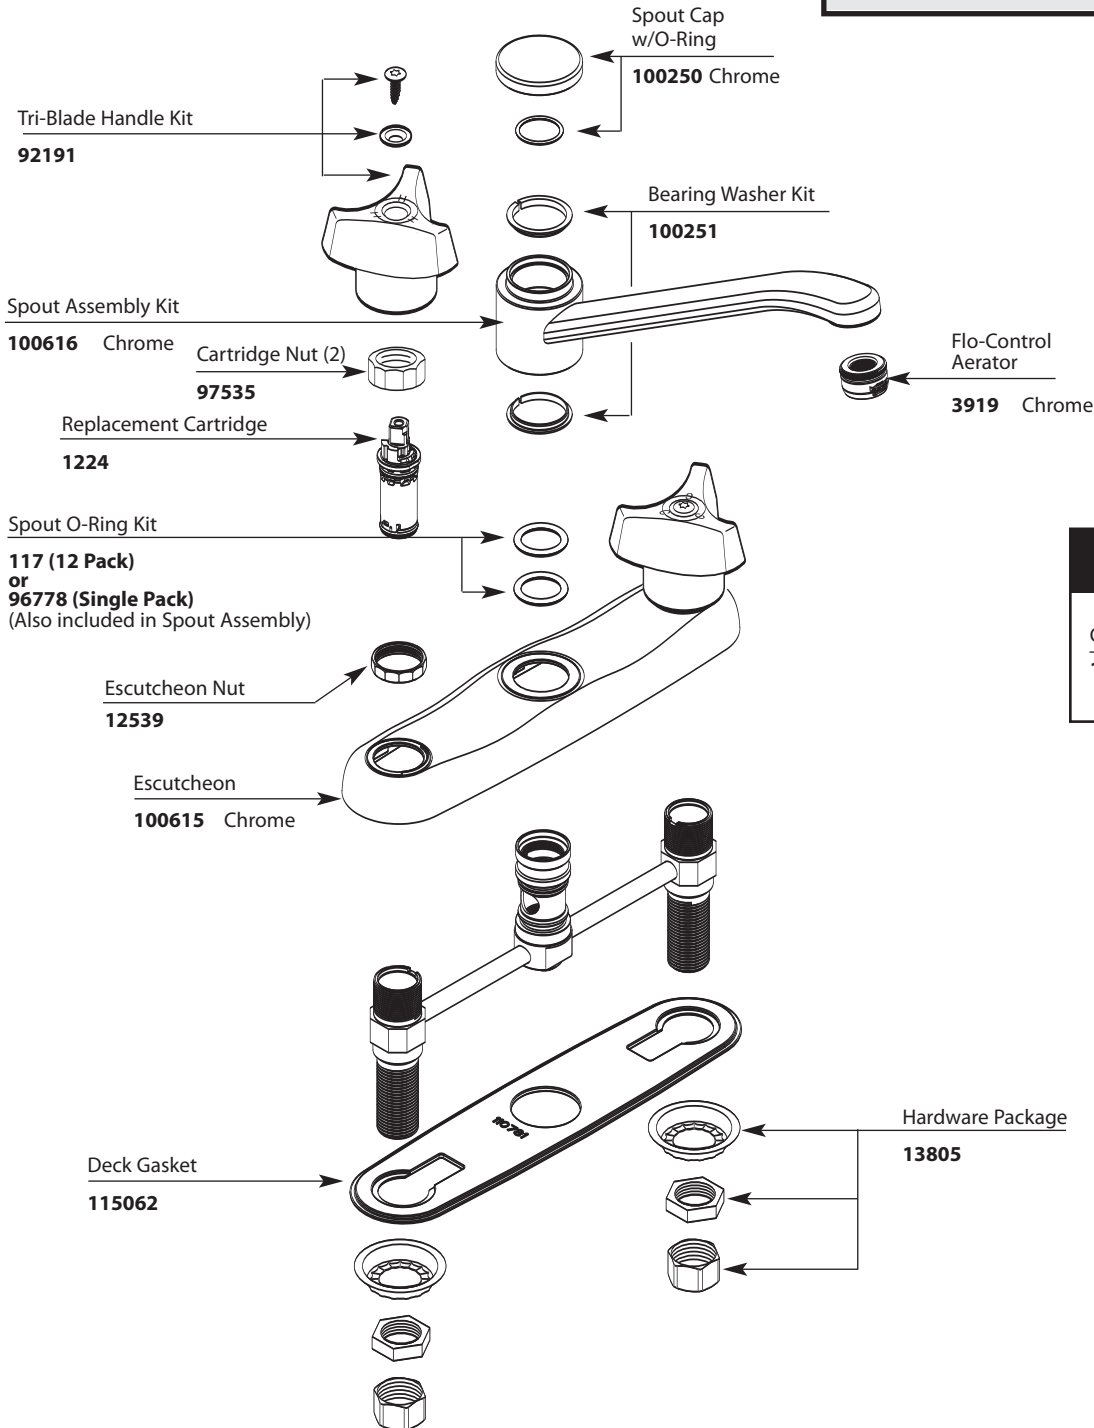

■ Order by Part Number

*There is more than 1 version of this model.
Page down to identify the version you have.*

Two-Handle Kitchen Faucet		
<u>MODEL</u>	<u>TYPE</u>	<u>FINISH</u>
8793	Kitchen w/o spray	Chrome
DISCONTINUED SKUS		
8795	Kitchen w/spray	Chrome

For 8795 Model

Cartridge Nut (2)
14986

■ Order by Part Number

Two-Handle Kitchen Faucet		
MODEL	TYPE	FINISH
8793	Kitchen w/o spray	Chrome
DISCONTINUED SKUS		
8795	Kitchen w/spray	Chrome

TO ORDER PARTS CALL: 1-800-BUY-MOEN
www.moen.com