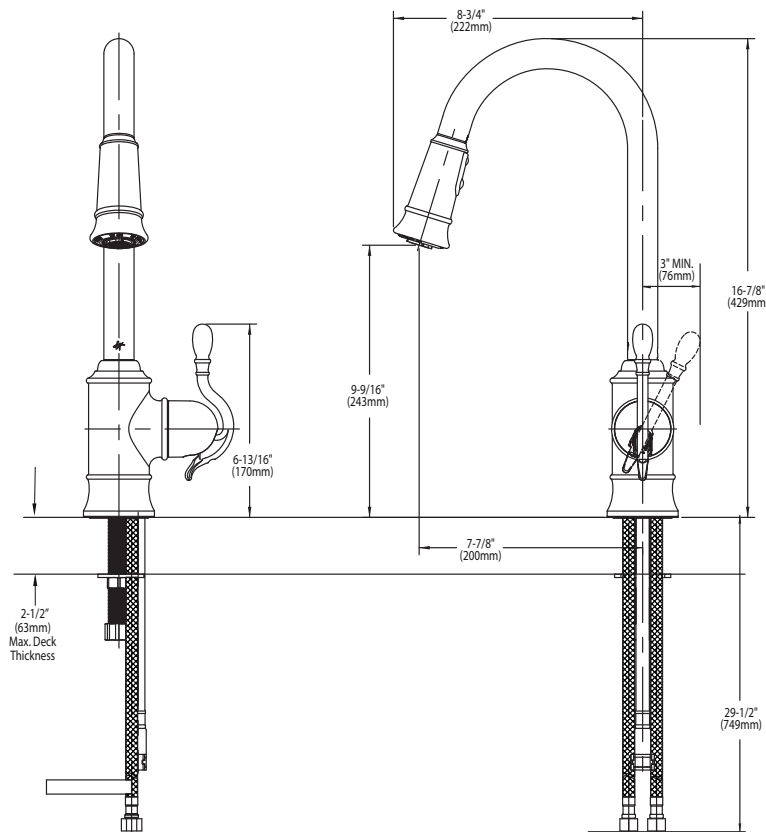

DESCRIPTION

- Metal construction with various finishes identified by suffix
- High arc spout provides the height and reach to fill or clean large pots while the pulldown feature provides infinite maneuverability for cleaning or rinsing
- Single hole mounting
- Handle reversibility feature
- Wand with Hydrolock® quick connect system
- Pulldown spray with 68" braided hose
- Flexible supply lines with 3/8" compression fittings

OPERATION

- Single handle lever
- Temperature controlled by 100° arc of handle travel
- When filling a vessel outside of the sink, the pause feature conveniently stops the flow of water as the wand passes over the countertop
- Convenient single-button actuation provides flexibility to switch from stream to spray mode

FLOW

- Flow is limited to 2.2 gpm (8.3 L/min) at 60 psi

CARTRIDGE

- 1255™ Duralast™ cartridge

STANDARDS

- Third party certified to ASME A112.18.1/CSA B125.1 and all applicable requirements therein including NSF 61/9
- Complies with California Proposition 65 and with the Federal Safe Water Drinking Act
- ADA  for lever handles

Models: S7208 series

NOTE: THIS FAUCET IS DESIGNED TO BE INSTALLED THRU 1 HOLE, 1-1/4" MIN. DIA.

CRITICAL DIMENSIONS

(DO NOT SCALE)