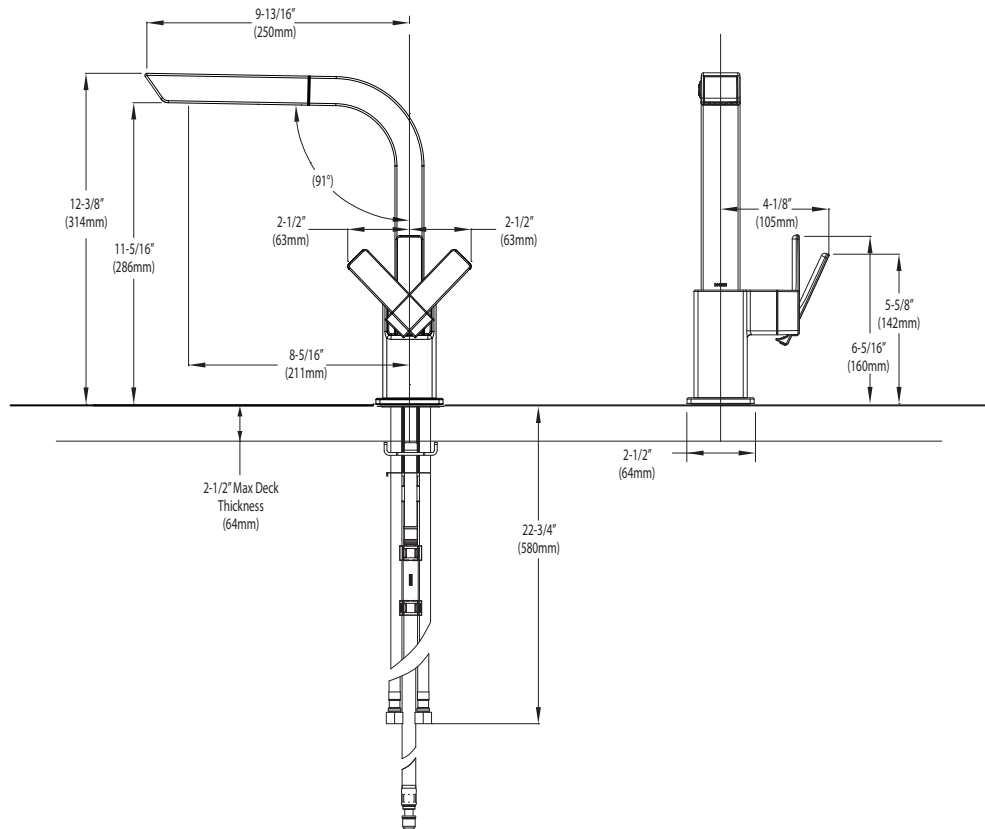

Buy it for looks. Buy it for life.®

Specifications

FAUCET DESCRIPTION

- Metal construction with various finishes identified by suffix
- Hydrolock® quick connect installation
- Pullout spray with 68" braided hose
- Flexible supply lines with 3/8" fittings connect directly to supply stops
- High arc spout provides height and reach to fill or clean large pots while pull out wand provides the maneuverability for cleaning or rinsing
- 360° rotating spout provides ability to install handle on either side

OPERATION

- Lever style handle
- Operates in stream or spray mode in the pullout or retracted position
- When filling a vessel outside the sink, the pause feature conveniently stops the water flow as the wand passes over the counter top
- Temperature controlled by 100° arc of handle travel

FLOW

- Flow is limited to 2.2. gpm (8.3 L/min) at 60 psi

CARTRIDGE

- 1255™ Duralast™ cartridge for Single-Handle Faucets

STANDARDS

- Third party certified to ASME A112.18.1/CSA B125.1 and all applicable requirements referenced therein including NSF 61/9
- Contains no more than 0.25% weighted average lead content
- Complies with California Proposition 65 and with the Federal Safe Water Drinking Act
- The backflow protection system in the device consists of two independently operating check valves, a primary and a secondary which prevent backflow
- ADA  for lever handle

Model: S7597 series

NOTE: THIS FAUCET IS DESIGNED TO BE INSTALLED THRU 1 HOLE, 1-1/2" (38mm) DIA.

CRITICAL DIMENSIONS

(DO NOT SCALE)