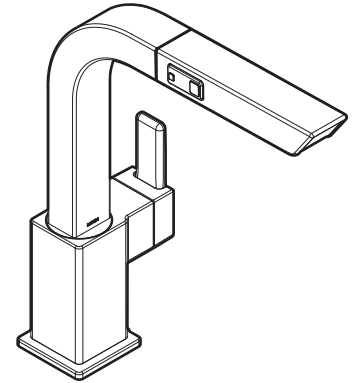

OPERATION

- Lever style handle
- Operates in stream or spray mode in the pullout or retracted position
- When filling a vessel outside the sink, the pause feature conveniently stops the water flow as the wand passes over the counter top
- Temperature controlled by 100° arc of handle travel

FLOW

- Flow is limited to 2.2. gpm (8.3 L/min) at 60 psi

CARTRIDGE

- 1255™ Duralast™ cartridge for Single-Handle Faucets

STANDARDS

- Third party certified to ASME A112.18.1/CSA B125.1 and all applicable requirements referenced therein including NSF 61/9
- Contains no more than 0.25% weighted average lead content
- Complies with California Proposition 65 and with the Federal Safe Water Drinking Act
- The backflow protection system in the device consists of two independently operating check valves, a primary and a secondary which prevent backflow
- ADA for lever handle

WARRANTY

- Lifetime limited warranty against leaks, drips and finish defects to the original consumer purchaser
- 5 year warranty if used in commercial installations

90 DEGREE™ Single Handle High Arc Pull Out Kitchen Faucet

Model: S7597 series

NOTE: THIS FAUCET IS DESIGNED TO BE INSTALLED THRU 1 HOLE, 1-1/2" (38mm) DIA.