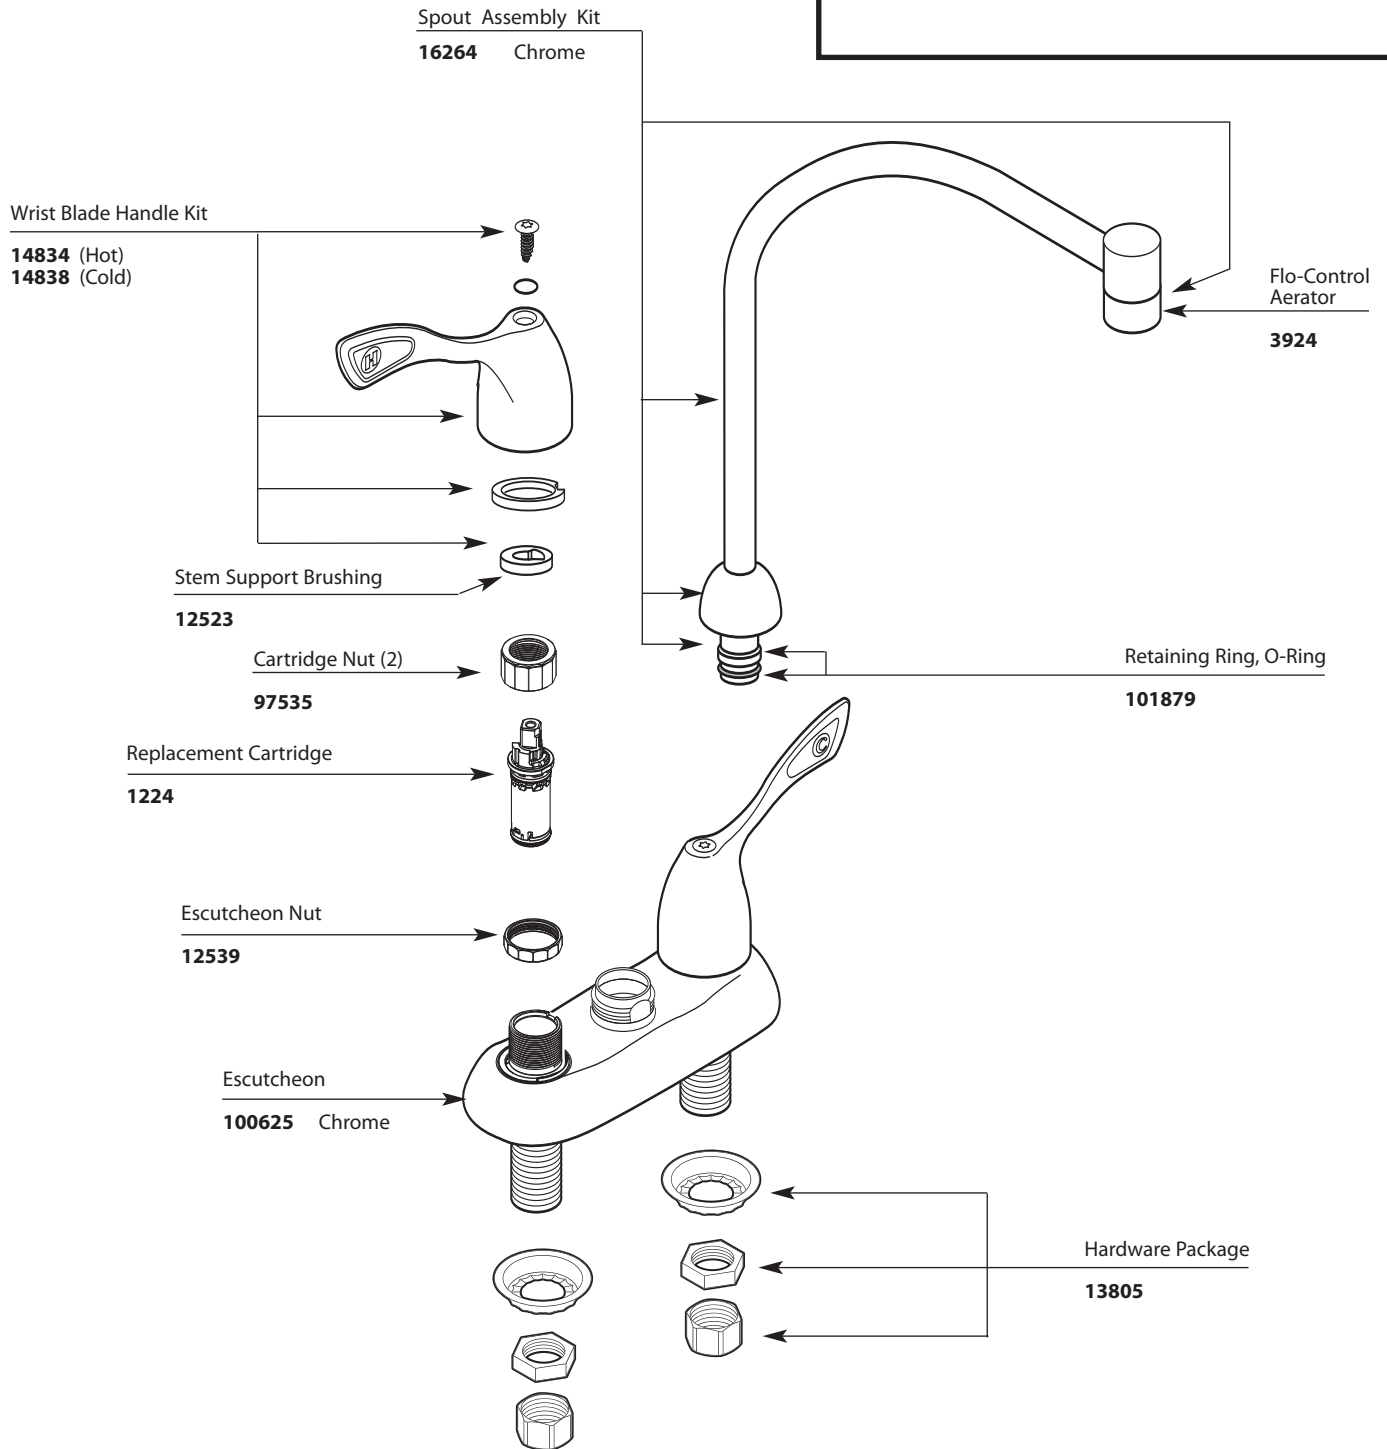

■ Order by Part Number

*There is more than 1 version of this model.  
Page down to identify the version you have.*

Two-Handle Bar Faucet		
<u>MODEL</u>	<u>HANDLE</u>	<u>FINISH</u>
8940	Wrist Blade	Chrome

■ Order by Part Number

Two-Handle Bar Faucet		
MODEL	HANDLE	FINISH
8940	Wrist Blade	Chrome