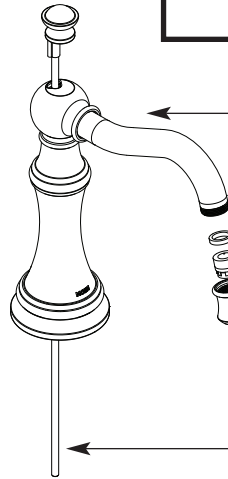

# Illustrated Parts

<b>Weymouth™</b>		
Two-Handle Widespread Lavatory Faucet Trim		
Models:	Handle Type	Finish
TS42114	Cross	Chrome
TS42114BN	Cross	Brushed Nickel
TS42114ORB	Cross	Oil Rubbed Bronze
TS42108	Lever	Chrome
TS42108BN	Lever	Brushed Nickel
TS42108ORB	Lever	Oil Rubbed Bronze

Plug Button Kit  
**154285**

Lever Handle Kit  
**221641** Chrome  
**221641BN** Brushed Nickel  
**221641ORB** Oil Rubbed Bronze

Cross Handle Kit  
**221642** Chrome  
**221642BN** Brushed Nickel  
**221642ORB** Oil Rubbed Bronze

Stem Extension Kit  
**97479** Hot & Cold Side

Installation Tool  
**103462**

Spout Kit  
**154286** Chrome  
**154286BN** Brushed Nickel  
**154286ORB** Oil Rubbed Bronze

Aerator Kit  
**154288** Chrome  
**154288BN** Brushed Nickel  
**154288ORB** Oil Rubbed Bronze

Lift Rod Kit  
**154287** Chrome  
**154287BN** Brushed Nickel  
**154287ORB** Oil Rubbed Bronze

Pop-Up Plug & O-Ring  
**103459** Chrome  
**103459BN** Brushed Nickel  
**103459ORB** Oil Rubbed Bronze