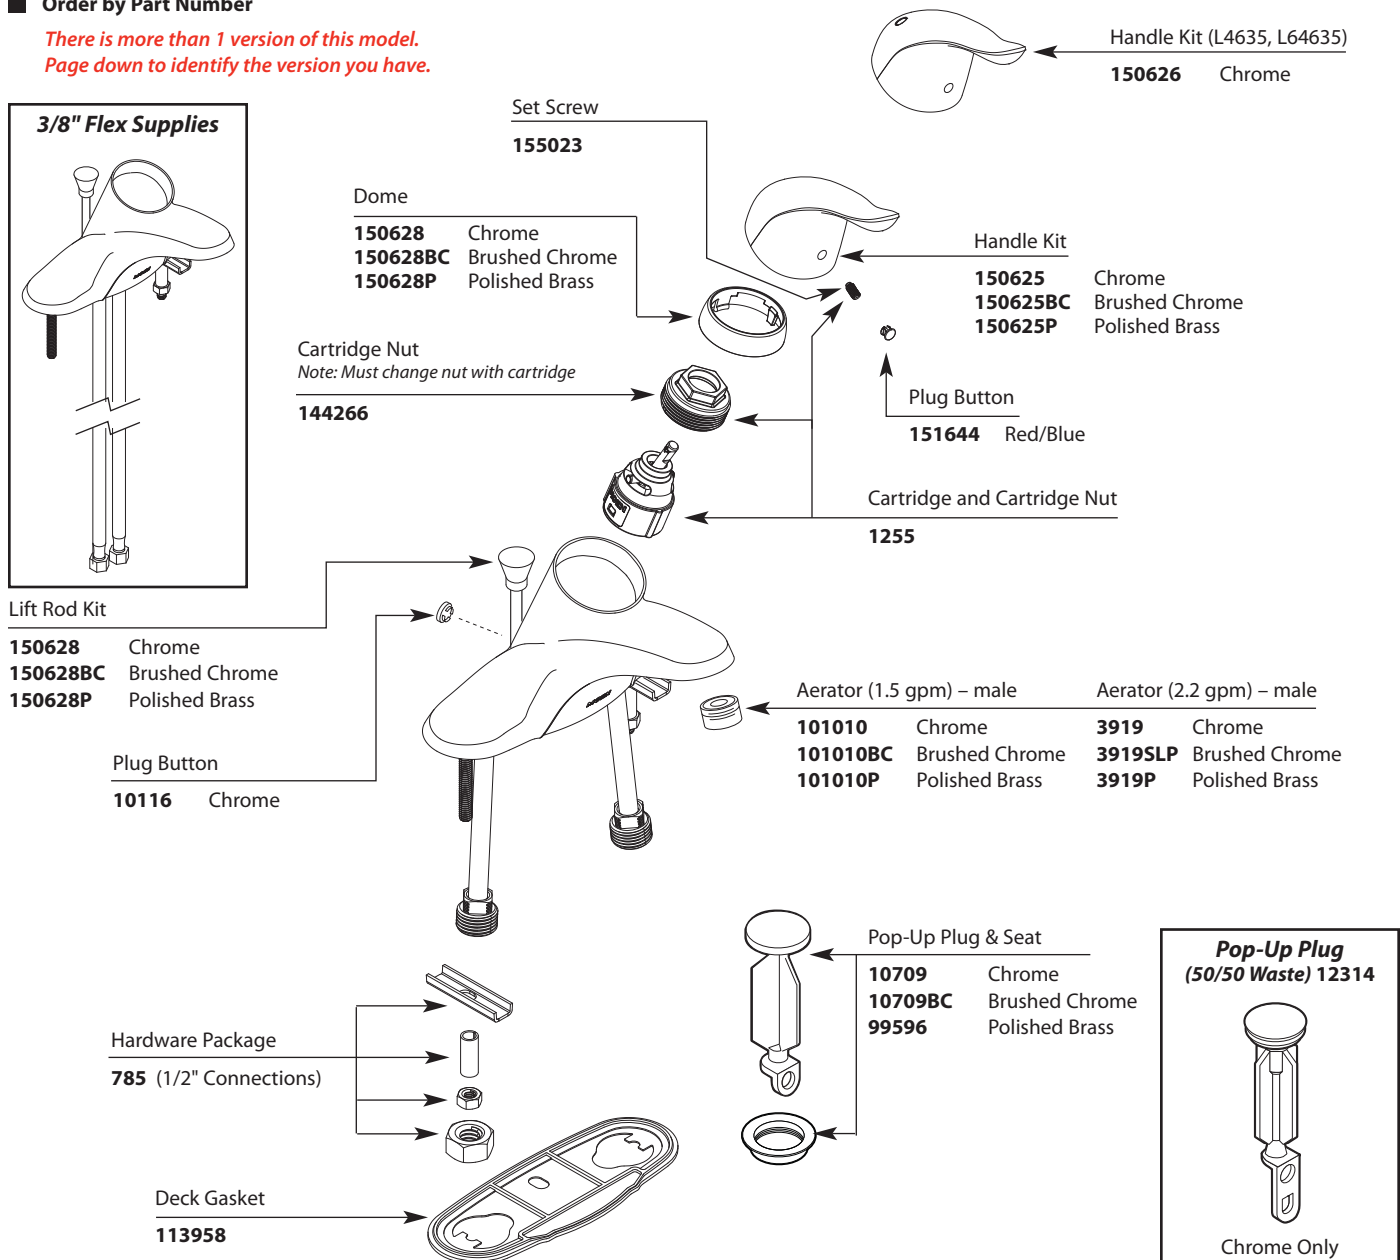

# Illustrated Parts

CHATEAU® Single-Handle Lavatory Faucet							
MODEL		WASTE	FINISH	MODEL		WASTE	FINISH
L4621	Lav 1/2" connections	Metallic	Chrome	L64600	Lav 3/8" flex supplies	None	Chrome
L4621BC	Lav 1/2" connections	Metallic	Brushed Chrome	L64601	Lav 1/2" connections	None	Chrome
L4621P	Lav 1/2" connections	Metallic	Polished Brass	L64621	Lav 1/2" connections	50/50	Chrome
L4625	Lav 3/8" flex supplies	Metallic	Chrome	L64624	Lav 3/8" flex supplies	Metallic	Chrome
L4601	Lav 1/2" connections	None	Chrome	L64625	Lav 3/8" flex supplies	50/50	Chrome
L4605	Lav 1/2" connections	None	Chrome	L64635	Lav 1/2" connections	Metallic	Chrome
L4631BC	Lav 3/8" flex supplies	Metallic	Brushed Chrome	L64620	Lav 1/2" connections	None	Chrome
L4635	Lav 1/2" connections	Metallic	Chrome				

### Order by Part Number

*There is more than 1 version of this model.  
Page down to identify the version you have.*

Buy it for looks. Buy it for life.®

# Illustrated Parts

CHATEAU® Single-Handle Lavatory Faucet							
MODEL		WASTE	FINISH	MODEL		WASTE	FINISH
L4621	Lav 1/2" connections	Metallic	Chrome	L64600	Lav 16" supplies	None	Chrome
L4621CP	Lav 1/2" connections	Metallic	Chrome/Pol. Brass	L64601	Lav 1/2" connections	None	Chrome
L4621BC	Lav 1/2" connections	Metallic	Brushed Chrome	L64621	Lav 1/2" connections	50/50	Chrome
L4621P	Lav 1/2" connections	Metallic	Polished Brass	L64624	Lav 16" supplies	Metallic	Chrome
L4625	Lav 16" supplies	Metallic	Chrome	L64625	Lav 16" supplies	50/50	Chrome
L4601	Lav 1/2" connections	None	Chrome	L64635	Lav 1/2" connections	Metallic	Chrome
L4605	Lav 1/2" connections	None	Chrome	L64620	Lav 1/2" connections	None	Chrome
L4635	Lav 1/2" connections	Metallic	Chrome				

■ Order by Part Number