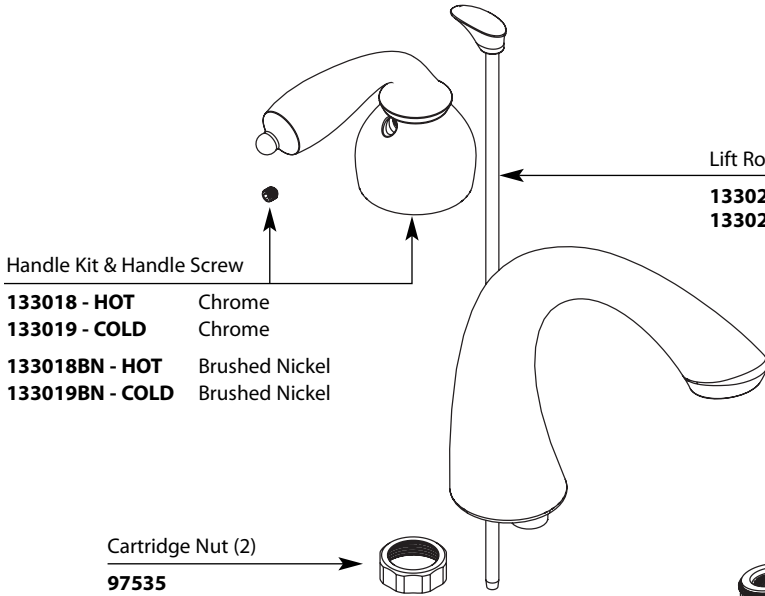

Buy it for looks. Buy it for life.®

■ Order by Part Number

Illustrated Parts

Bayhill™		
4" Lavatory Faucet w/Waste Assembly		
MODEL	TYPE	FINISH
CA84292	Lever	Chrome
CA84292BN	Lever	Brushed Nickel

- 133018 - HOT Chrome
- 133019 - COLD Chrome
- 133018BN - HOT Brushed Nickel
- 133019BN - COLD Brushed Nickel

- 133020 Chrome
- 133020BN Brushed Nickel