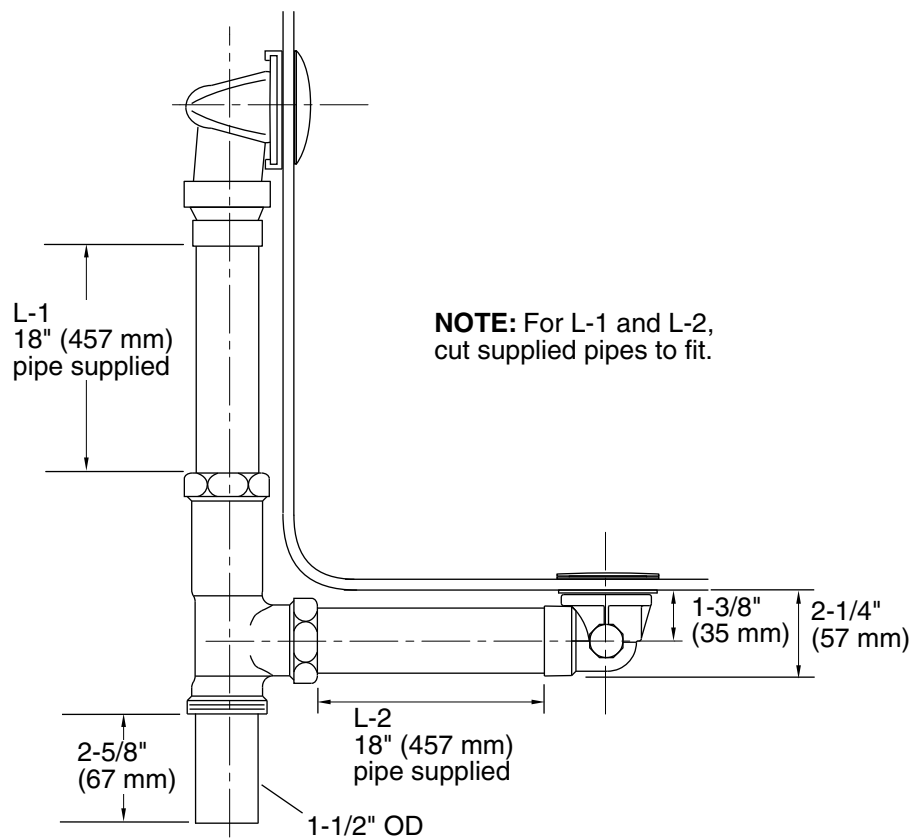

CLEARFLO

**SLOTTED OVERFLOW BATH DRAIN
K-7271**

Features

- Brass construction
- Toe-activated closing
- No internal linkages to reduce clogging
- Swivel-ball joint construction
- Above or through-the-floor installation ensures flexibility during installation
- Includes a tee, drain ell, and overflow ell
- Vibrant PVD coating

Model	Description	Colors/Finishes	
K-7271	Slotted overflow bath drain	<input type="checkbox"/> CP	<input type="checkbox"/> Other_____

Product Specification

The slotted overflow bath drain shall be of brass construction. Product shall feature toe-activated closing with no internal linkages which reduces clogging. Product shall feature swivel-ball joint construction that allows proper fit and sealing to the bath. Product shall feature a vibrant PVD coating. Product shall include a tee, drain ell, and overflow ell. Product shall be for above or through-the-floor installation, which ensures flexibility during installation. Bath drain shall be Kohler Model K-7271-_____.

CLEARFLO

Installation Notes

Install this product according to the installation guide.

The PVC tubing noted as L-1 and L-2 are supplied and must be cut to the correct length.

Product Diagram