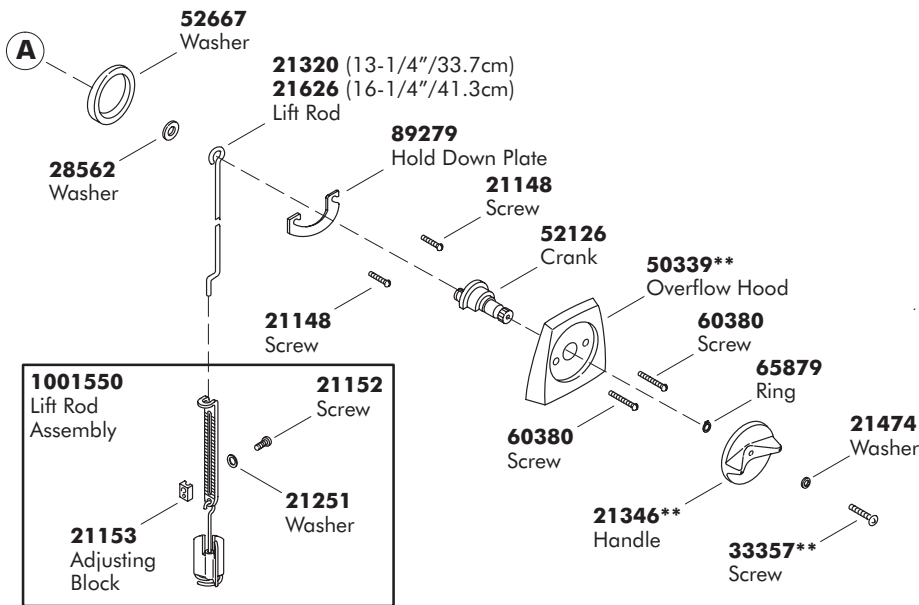

SERVICE PARTS

G U I D E

CLEARFLO™
BATH DRAIN

THE BOLD LOOK
OF **KOHLER**®

****Finish/color code must be specified when ordering.**

****Finish/color code must be specified when ordering.**

CALL US FOR HELP

Questions? Problems? For additional assistance, call our Customer Service Department for direct help. You may also contact us at our web site listed below.