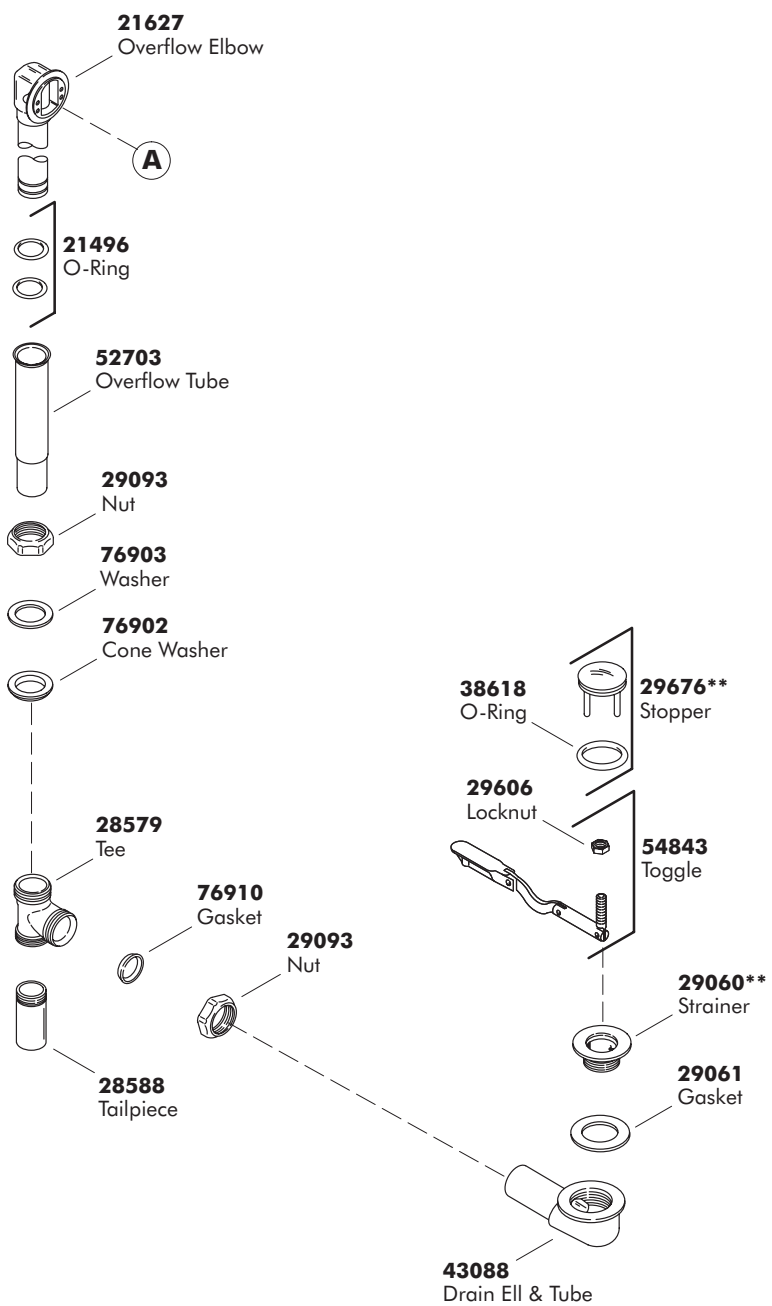

SERVICE PARTS

G U I D E

CLEARFLO™
BATH DRAIN

THE BOLD LOOK
OF **KOHLER**®

****Finish/color code must be specified when ordering.**

****Finish/color code must be specified when ordering.**

CALL US FOR HELP

Questions? Problems? For additional assistance, call our Customer Service Department for direct help. You may also contact us at our web site listed below.