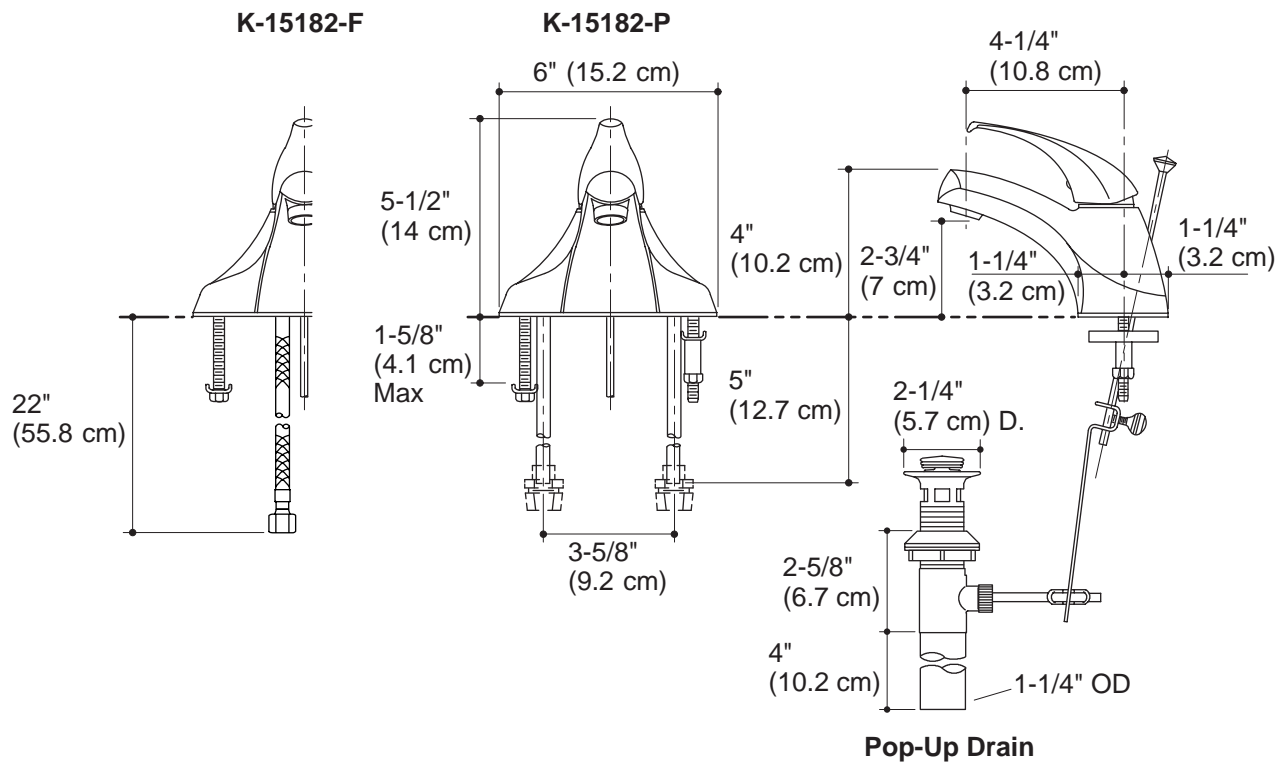

CORALAIS®

Installation Notes

Install this product according to the installation guide.

Product Diagram