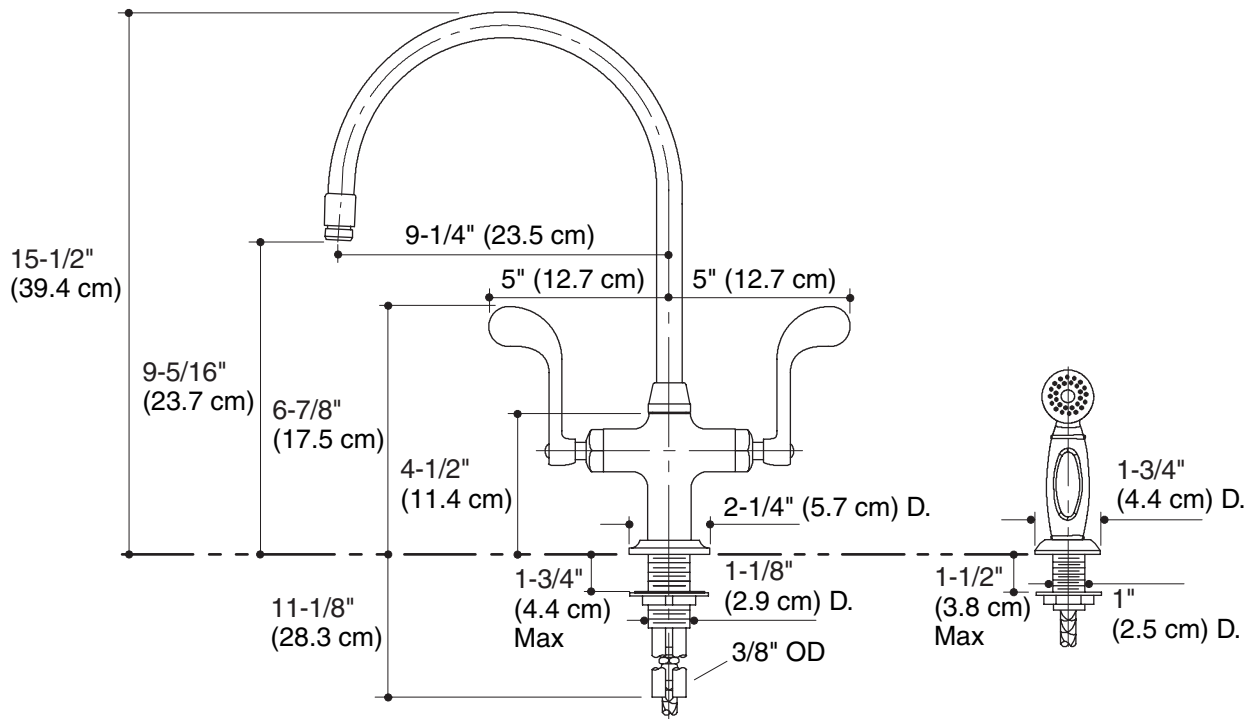

Installation Notes

Install this product according to the installation guide.

Product Diagram