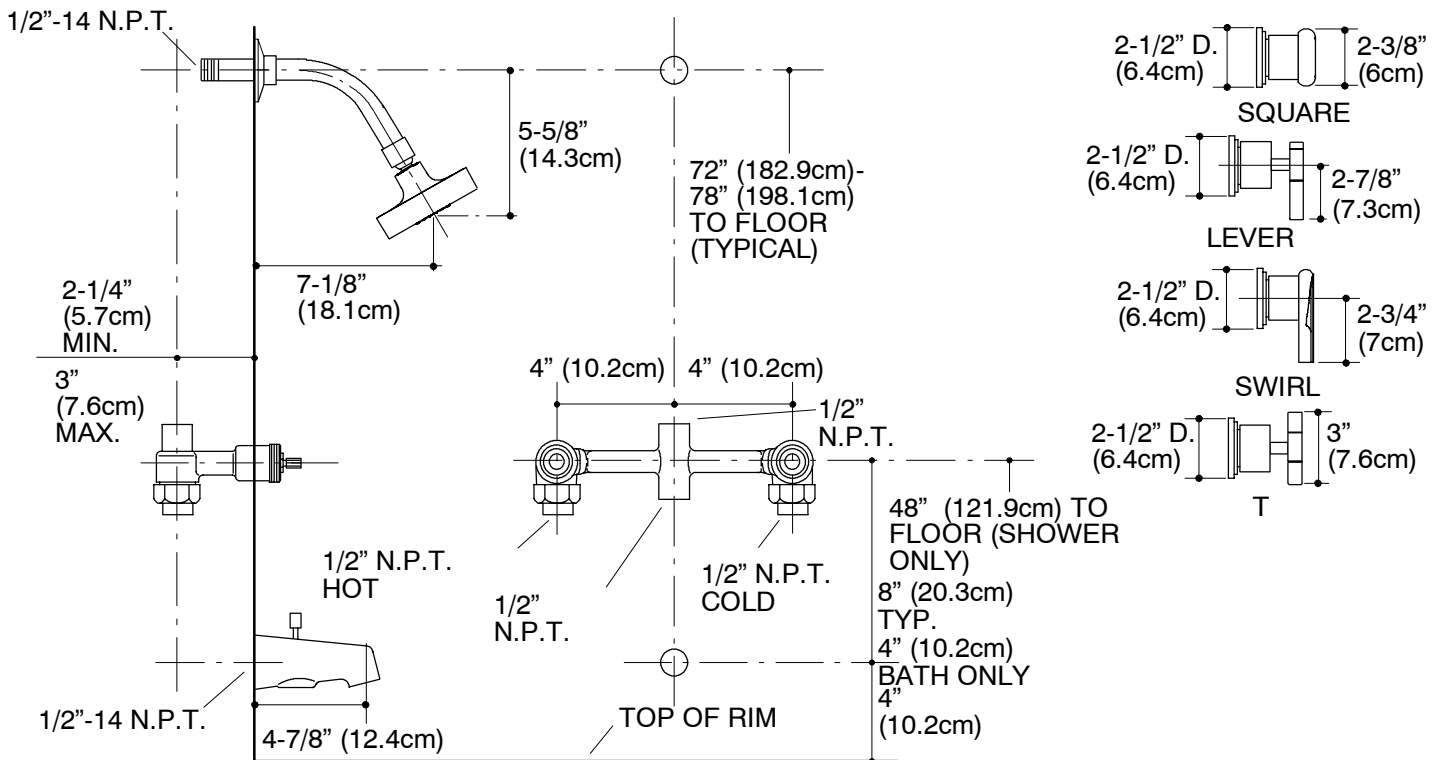

TABORET®

PRODUCT DIAGRAM