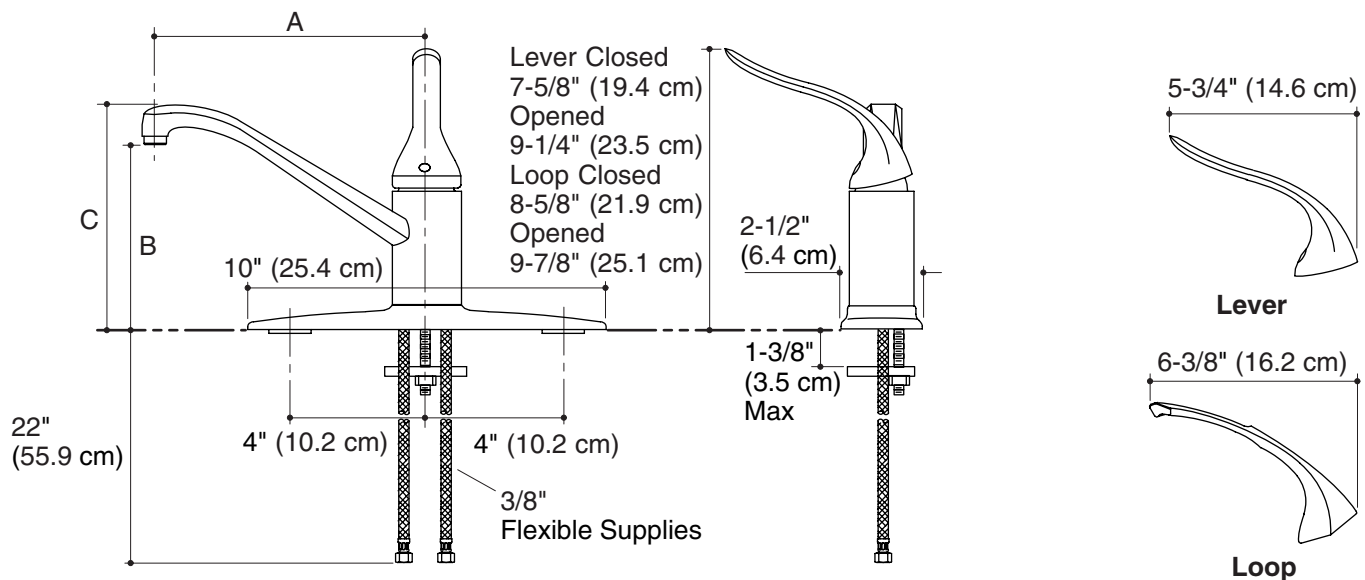

KOHLER® Roughing-In

K-15171 CORALAIS® KITCHEN SINK FAUCET

Product Information

| | | |
|---|--------------|------------|
| Applicable products: | | |
| 8-1/2" (21.6 cm) swing spout reach, 7-5/8" (19.4 cm) spout height | lever handle | K-15171-F |
| 10" (25.4 cm) swing spout reach, 8-5/8" (21.9 cm) spout height | loop handle | K-15171-FL |
| 10" (25.4 cm) swing spout reach, 7-5/8" (19.4 cm) spout height | lever handle | K-15171-FT |
| Handle is ADA compliant. | | ADA |

Installation Notes

Install this product according to the installation guide.

Lower flow aerator options are available - please refer to the Kohler Price Book.

| | A | B | C |
|------------------------|------------------|------------------|------------------|
| K-15171-F | 8-1/2" (21.6 cm) | 5-1/8" (13 cm) | 6-1/4" (15.9 cm) |
| K-15171-FT, K-15171-FL | 10" (25.4 cm) | 6-1/4" (15.9 cm) | 7-1/4" (18.4 cm) |