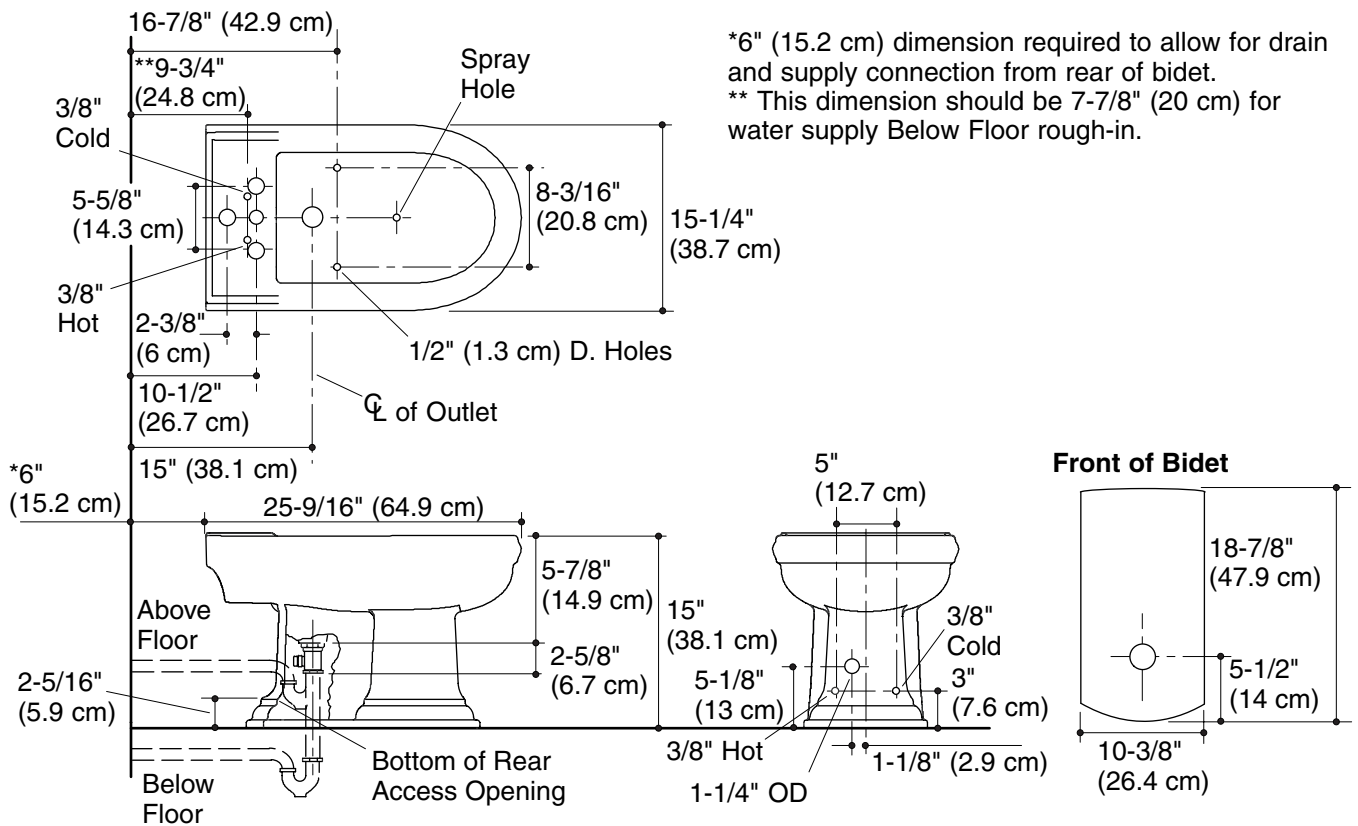

MEMOIRS®

Technical Information

Fixture:	
Configuration	Faucet deck
Drain hole	1-3/4" (4.4 cm) D.
Faucet holes	1-3/8" (3.5 cm) D.
Pop-up rod hole	1-1/8" (2.9 cm) D.
Spray hole	3/4" (1.9 cm) D.
Diverter	1-5/16" (3.3 cm) D.
Included components:	
Floor screws and cap bolts	1017124

Installation Notes

Install this product according to the installation guide.

Product Diagram