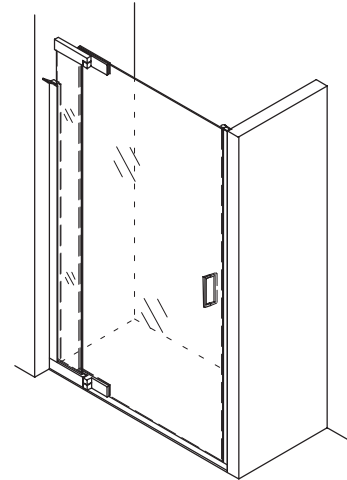

K-702010

FEATURES

- Easy to install, with 3" (7.6cm) of width adjustment per door
- Installs on fiberglass, acrylic, or custom tiled applications
- Optional integrated accessories for added storage and functionality
- Frameless 1/4" (6mm) thick tempered safety glass operating panel
- 3/8" (1cm) thick tempered safety glass stationary panel for stability
- Right or left door swing
- Solid brass door handle

PRODUCT SPECIFICATION:

Purist™ pivot shower door. Door shall be easy install on fiberglass, acrylic, or custom tile showers, with 3" (7.6cm) of width adjustment per door. Door shall feature optional, integrated accessories for added storage and functionality and a solid brass door handle. Door shall have a 1/4" (6mm) thick tempered safety glass operating panel with 3/8" (1cm) glass stationary panel for stability. Door shall be able to be installed to swing either to the left or right. Door shall be Kohler Model K-_____-_____-_____.