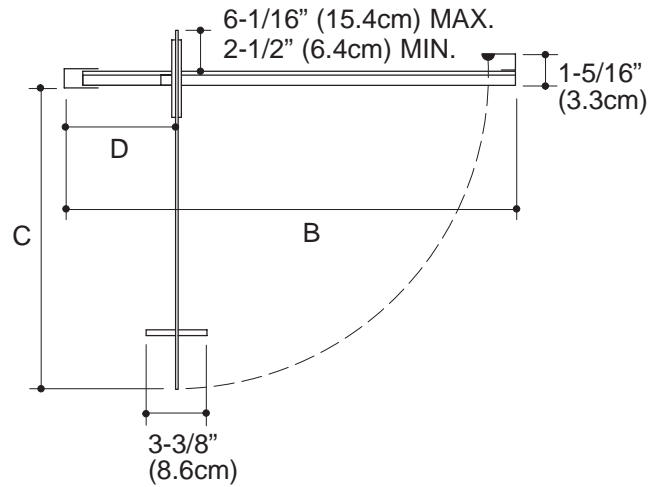

K-702010

FEATURES

- Easy to install, with 3" (7.6cm) of width adjustment per door
- Installs on fiberglass, acrylic, or custom tiled applications
- Optional integrated accessories for added storage and functionality
- Frameless 1/4" (6mm) thick tempered safety glass operating panel
- 3/8" (1cm) thick tempered safety glass stationary panel for stability
- Right or left door swing
- Solid brass door handle

PRODUCT SPECIFICATION:

Purist™ pivot shower door. Door shall be easy install on fiberglass, acrylic, or custom tile showers, with 3" (7.6cm) of width adjustment per door. Door shall feature optional, integrated accessories for added storage and functionality and a solid brass door handle. Door shall have a 1/4" (6mm) thick tempered safety glass operating panel with 3/8" (1cm) glass stationary panel for stability. Door shall be able to be installed to swing either to the left or right. Door shall be Kohler Model K-_____-_____-_____.

PLAN VIEW

Rough-In Notes	A	B	C	D
K-702010	72" (182.9cm)	30" (76.2cm) - 33" (83.8cm)	20-5/16" (51.6cm) MIN. 23-15/16" (60.8cm) MAX.	9-1/16" (23cm)
K-702011	72" (182.9cm)	33" (83.8cm) - 36" (91.4cm)	23-5/16" (59.2cm) MIN. 26-15/16" (68.4cm) MAX.	9-1/16" (23cm)
K-702012	72" (182.9cm)	36" (91.4cm) - 39" (99.1cm)	26-5/16" (66.8cm) MIN. 29-15/16" (76cm) MAX.	9-1/16" (23cm)
K-702013	72" (182.9cm)	39" (99.1cm) - 42" (106.7cm)	29-5/16" (74.5cm) MIN. 32-15/16" (83.7cm) MAX.	9-1/16" (23cm)