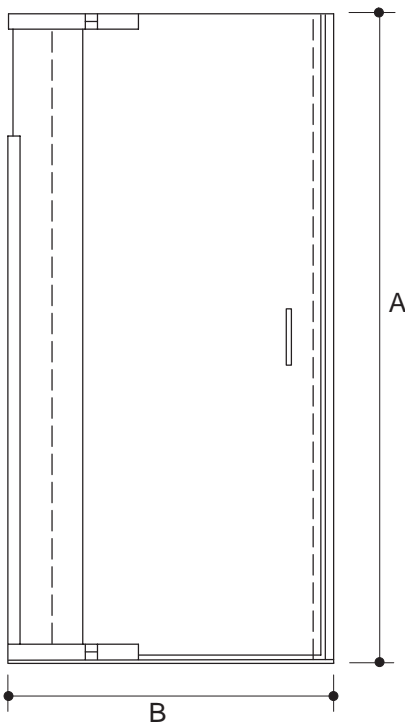

K-702010

FEATURES

- Easy to install, with 3" (7.6cm) of width adjustment per door
- Installs on fiberglass, acrylic, or custom tiled applications
- Optional integrated accessories for added storage and functionality
- Frameless 1/4" (6mm) thick tempered safety glass operating panel
- 3/8" (1cm) thick tempered safety glass stationary panel for stability
- Right or left door swing
- Solid brass door handle

PRODUCT SPECIFICATION:

Purist™ pivot shower door. Door shall be easy install on fiberglass, acrylic, or custom tile showers, with 3" (7.6cm) of width adjustment per door. Door shall feature optional, integrated accessories for added storage and functionality and a solid brass door handle. Door shall have a 1/4" (6mm) thick tempered safety glass operating panel with 3/8" (1cm) glass stationary panel for stability. Door shall be able to be installed to swing either to the left or right. Door shall be Kohler Model K-_____-_____-_____.

PLAN VIEW

Rough-In Notes	A	B	C	D
K-702010	72" (182.9cm)	30" (76.2cm) - 33" (83.8cm)	20-5/16" (51.6cm) MIN. 23-15/16" (60.8cm) MAX.	9-1/16" (23cm)
K-702011	72" (182.9cm)	33" (83.8cm) - 36" (91.4cm)	23-5/16" (59.2cm) MIN. 26-15/16" (68.4cm) MAX.	9-1/16" (23cm)
K-702012	72" (182.9cm)	36" (91.4cm) - 39" (99.1cm)	26-5/16" (66.8cm) MIN. 29-15/16" (76cm) MAX.	9-1/16" (23cm)
K-702013	72" (182.9cm)	39" (99.1cm) - 42" (106.7cm)	29-5/16" (74.5cm) MIN. 32-15/16" (83.7cm) MAX.	9-1/16" (23cm)