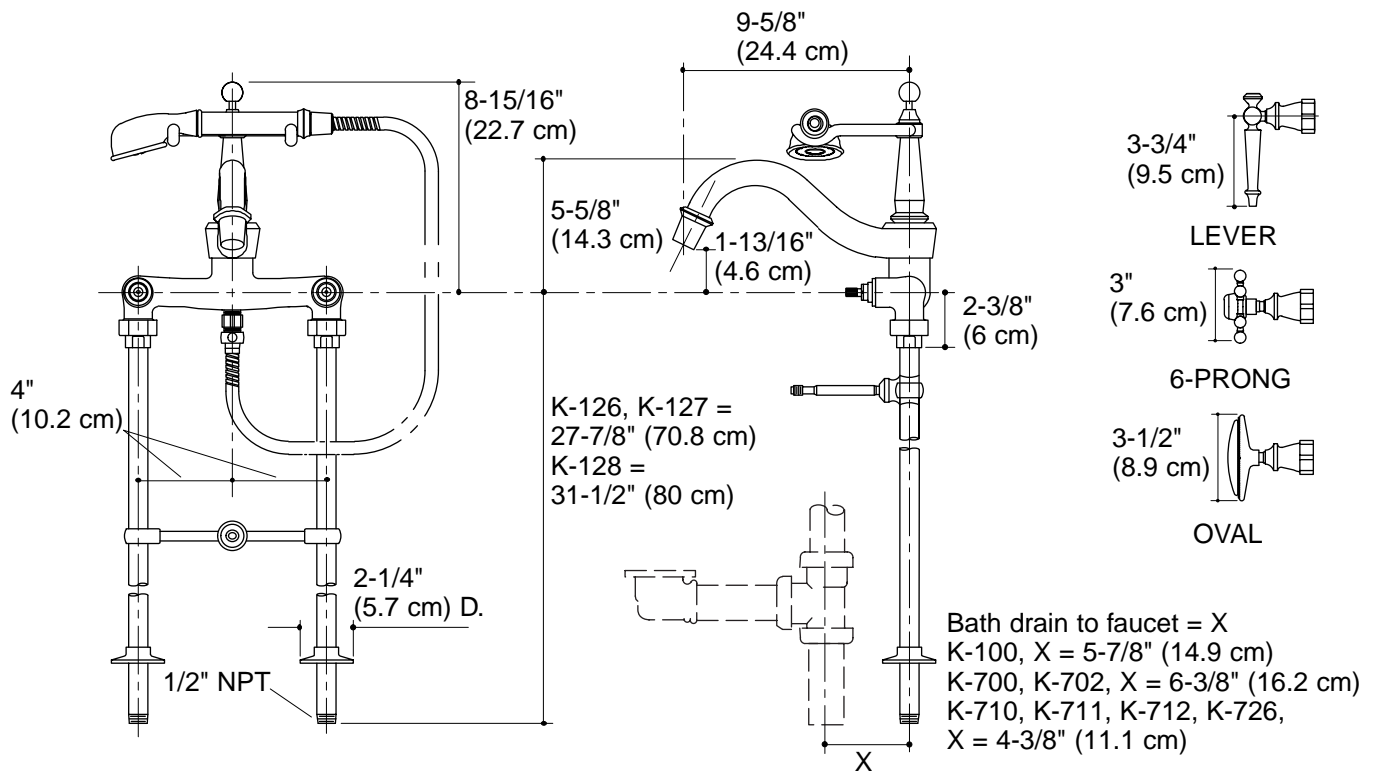

ANTIQUETM

Technical Information

Mexico products have an M after the first sequence of numbers (such as K-12345 M).	
Applicable components:	
Six-prong handles*	K-110-3
Lever handles*	K-110-4
Oval handles**	K-110-9B
Riser tubes for deck-mount	K-126
Riser tubes for Birthday™ bath	K-127
Riser tubes for Vintage™ bath	K-128
Accessories/hardware:	
Ceramic oval insets (pair)	K-268
Ceramic oval insets, garland texture (pair)	K-264
*Requires riser tubes.	
**Requires riser tubes and ceramic insets.	
Lever handles are ADA compliant.	

Installation Notes

Install this product according to the installation guide.

Product Diagram