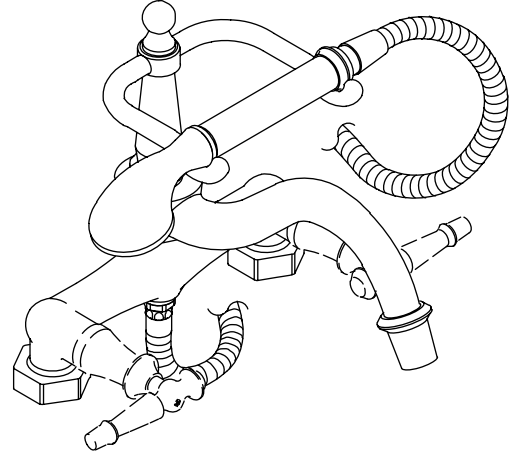

Features

- Brass construction
- Bath- or deck-mount
- Brass valve bodies
- Variety of handle style options
- 1/2" quarter-turn washerless ceramic disc valves
- 9-5/8" (24.4 cm) spout with diverter
- Antique handshower with 69" (175.3 cm) hose

**BATH FAUCET
K-110**

ALSO K-126, K-127, K-128

Codes/Standards Applicable

Specified model meets or exceeds the following:

- ASME A112.18.1
- CSA B125
- IAPMO/UPC
- ADA
- ASSE 1014
- ASSE 1025
- CSA B64
- Listed in the State of Wisconsin

Product Specification

Two-handle bath- or deck-mount bath faucet shall be of brass construction. Faucet shall feature brass valve bodies. Faucet shall feature 1/2" quarter-turn washerless ceramic disc valves, assuring positive handle stop positioning. Product requires riser tubes. Product shall include an Antique handshower with 69" (175.3 cm) hose 9-5/8" (24.4 cm) diverter spout, and lever handles. Faucet shall be Kohler Model K-110-_____-_____- and the riser tubes shall be Kohler Model K-_____-_____-.