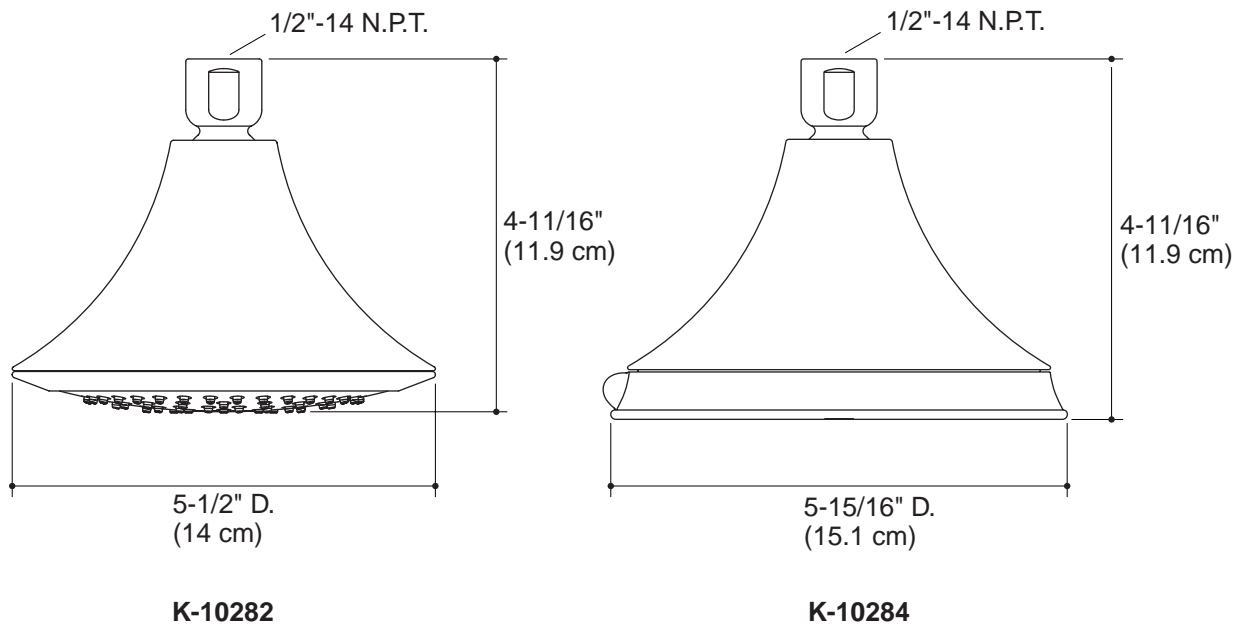

Installation Notes

Install this product according to the installation guide.

Product Diagram