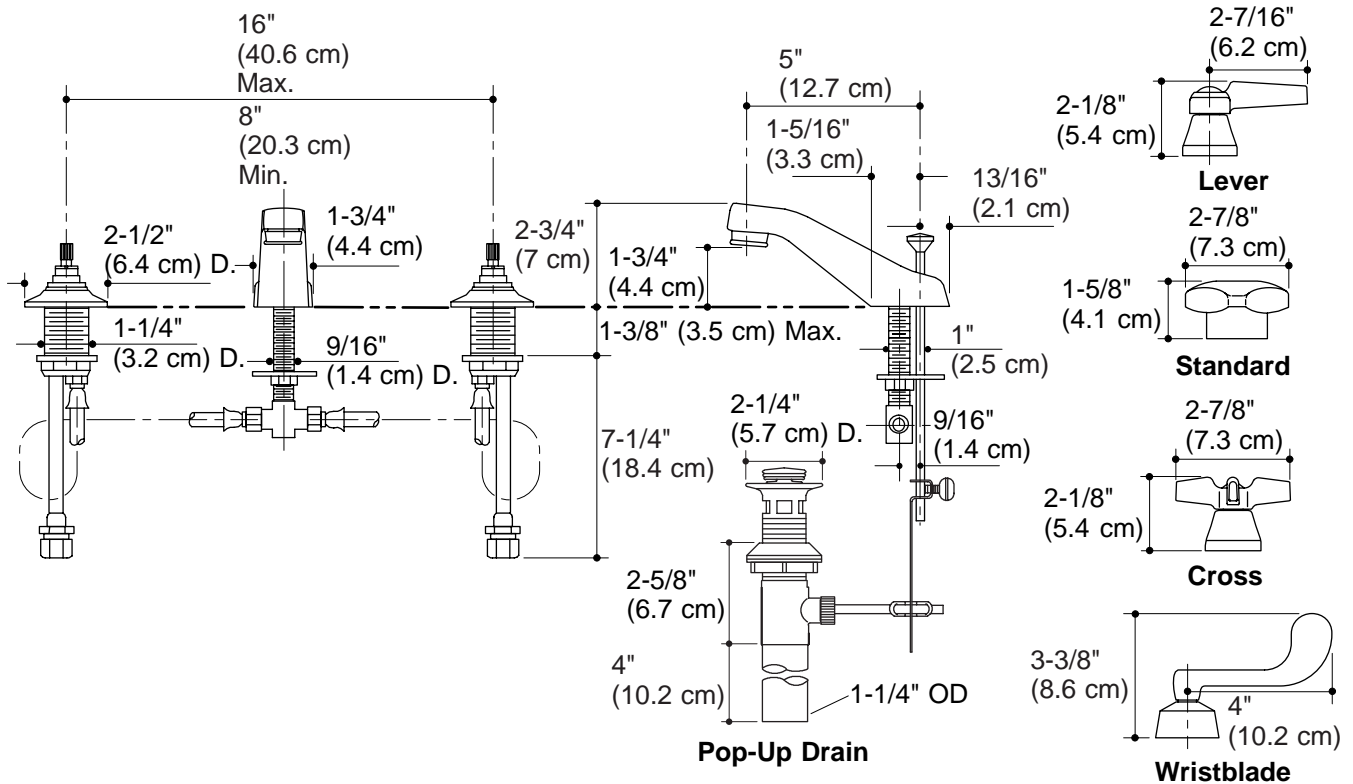

TRITON™

Technical Information

Applicable faucet:	
Base faucet with standard aerator but without handles*	K-7437-K
Base faucet with vandal-resistant Water-Guard® aerator but without handles*	K-7437-KE
Complete faucet with standard handles and aerator	K-7437-2A
Applicable Triton™ handles:	
Standard handles	K-16012-2
Cross handles	K-16012-3
Lever handles	K-16012-4
Wristblade lever handles	K-16012-5
* Handles must be ordered to complete faucet.	
Cross and lever handles are ADA compliant.	ADA

Installation Notes

Install this product according to the installation guide.

Product Diagram