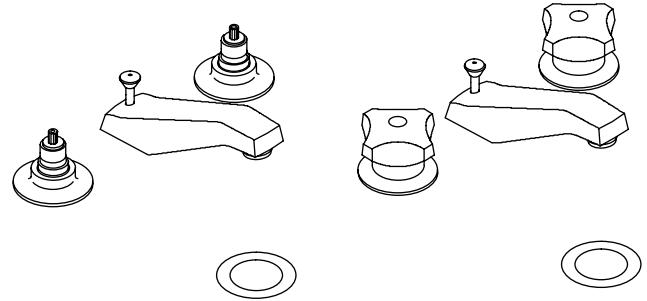

**LAVATORY FAUCET
K-7437-K
ALSO K-7437-2A**

Features

- Brass valve bodies
- Brass construction
- Flexible connections for easy installation
- Quarter-turn washerless ceramic disc valves
- 5" (12.7 cm) spout
- 2.0 gallons (7.5 L) per minute
- Pop-up drain with lift rod and tailpiece
- Available with standard or vandal-resistant Water-Guard® aerator
- Variety of handle style options

K-7437-K

K-7437-2A

Codes/Standards Applicable

Specified model meets or exceeds the following:

- ASME A112.18.1
- CSA B125
- IAPMO/UPC
- NSF 61
- Energy Policy Act of 1992 (EPACT)
- ADA

Colors/Finishes

- CP: Polished Chrome

Specified Model

Base Faucet: For complete faucet, both base faucet and handle choice must be specified.

Model	Description	Colors/Finishes
K-7437-K	Triton™ base faucet with standard aerator but without handles	<input type="checkbox"/> CP
K-7437-KE	Triton™ base faucet with vandal-resistant Water-Guard® aerator but without handles	<input type="checkbox"/> CP
K-7437-2A	Triton™ complete faucet with standard handles and aerator	<input type="checkbox"/> CP

Product Specification

Two-handle widespread lavatory faucet shall be of brass construction. Faucet shall feature brass valve bodies. Faucet shall feature quarter-turn washerless ceramic disc valves, assuring positive handle stop positioning. Product shall include flexible connections, 5" (12.7 cm) spout, and pop-up drain with lift rod and tailpiece. Optional feature shall be standard or vandal-resistant Water-Guard® aerator. Base faucet shall be Kohler Model K-7437-_____-CP and handles shall be Kohler Model K-16012-_____-CP **OR** complete faucet shall be Kohler Model K-7437-2A-CP.