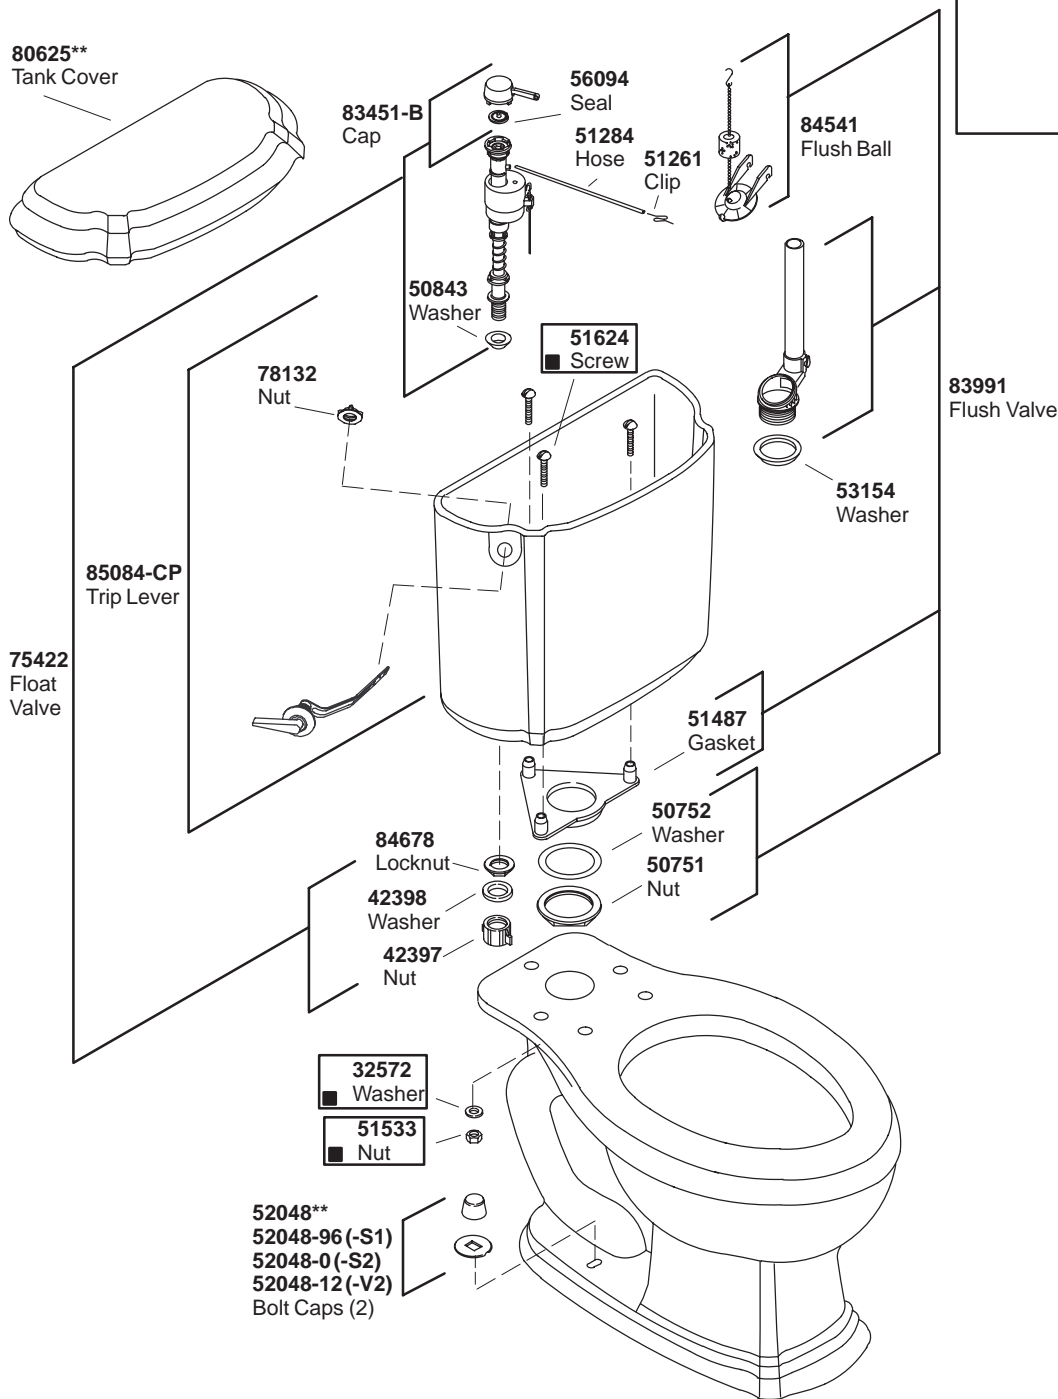

K#	Bowl	Insulated
K-3490-**-AA/BA	Elongated	
K-3490-U-**-AA/BA	Elongated	X

30419 Hardware Kit Consists of:
 51624 (3 ea.), 32572 (3 ea.), 51533 (3 ea.)

**Finish/color code must be specified when ordering.