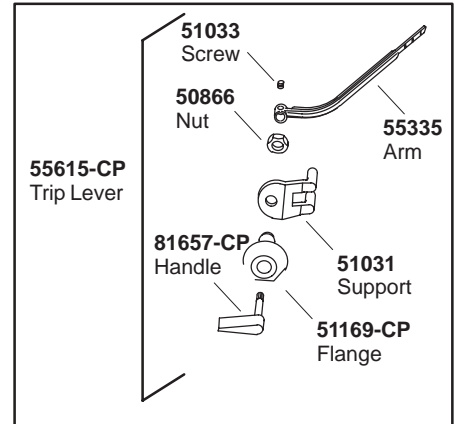

K#	Bowl	Insulated
K-3490-**-AA/BA	Elongated	
K-3490-U-**-AA/BA	Elongated	X

30419 Hardware Kit Consists of:
 51624 (3 ea.), 32572 (3 ea.), 51533 (3 ea.)

**Finish/color code must be specified when ordering.