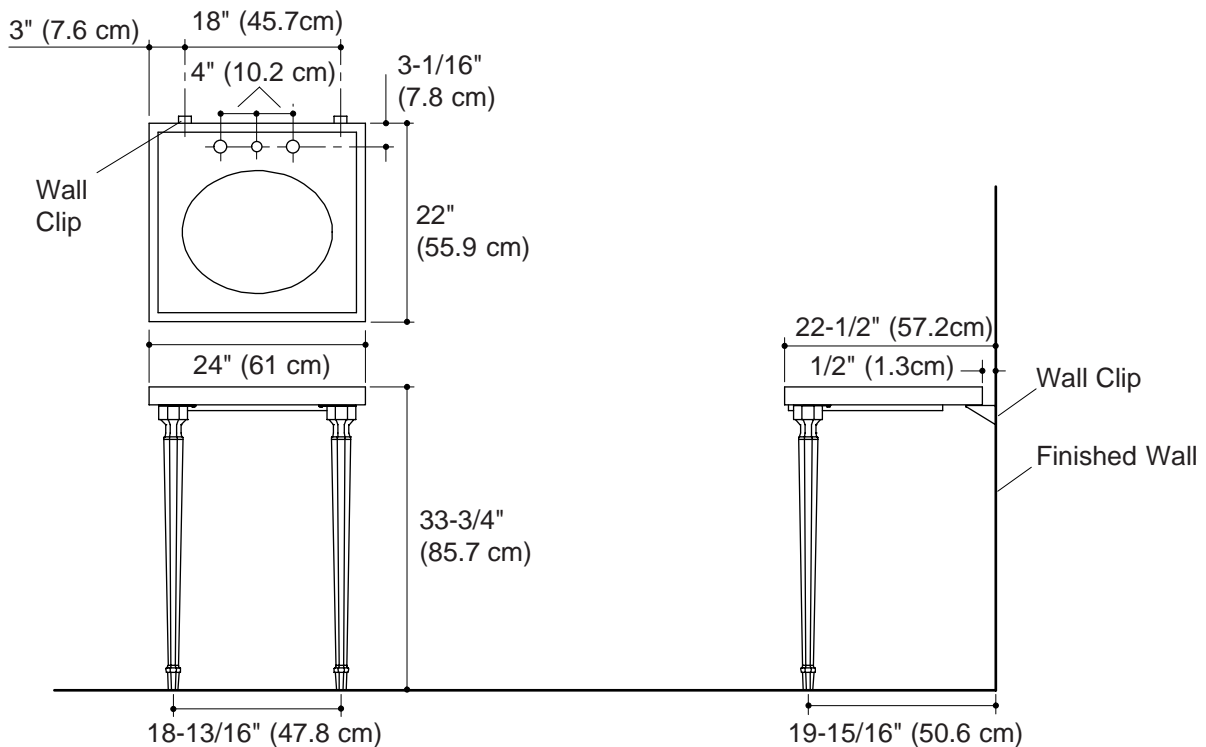

Features

- 24" (61 cm) x 22" (55.9 cm) x 33-3/4" (85.7 cm)
- Italian marble
- Pre-cut for Caxton™ 17" (43.2 cm) x 14" (35.6 cm) undercounter lavatory (required)
- Pre-drilled for 8" (20.3 cm) widespread faucet

Required Accessories Continued on Page 2.

Product Specification

The console table shall be 24" (61 cm) in length, 22" (55.9 cm) in width and 33-3/4" (85.7 cm) in height. Console table shall be made of Italian marble. Console table shall be pre-cut for Caxton™ 17"(43.2 cm) x 14" (35.6 cm) undercounter lavatory. Console table shall be pre-drilled for 8" (20.3 cm) widespread faucet. Console table shall be Kohler Model K-3023-_____.

* Only one set of legs is required.

Technical Information

Included Component:		
Kathryn™ console table	K-3023	shown
Required Accessories:		
Kathryn™ 24" (61 cm) frame kit	K-9699	shown
Caxton™ 17" (43.2 cm) x 14" (35.6 cm) undercounter lavatory	K-2210-G	not shown
Kathryn™ octagonal brass legs	K-6839*	shown
Kathryn™ octagonal fireclay/brass legs	K-2317*	not shown
Kathryn™ square fireclay legs	K-2318*	not shown

* Only one set of legs is required.

Installation Notes

Install this product according to the installation guide.

Product Diagram