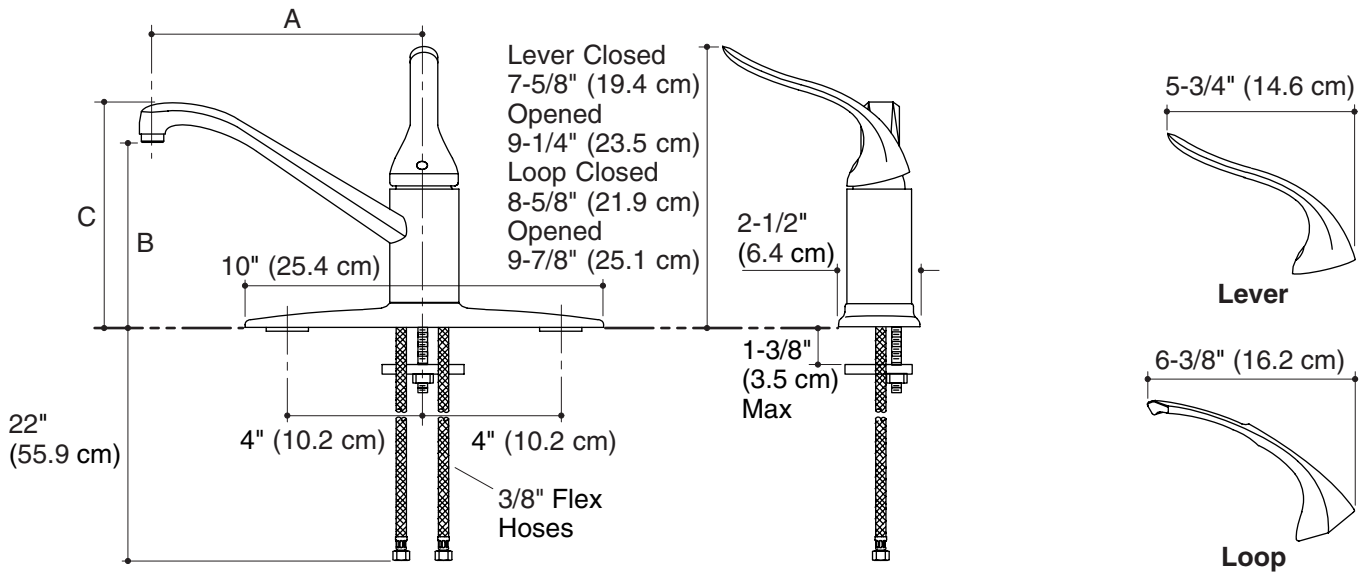

Specified Model

Model	Description					
K-15171-F	Kitchen sink faucet with 8-1/2" (21.6 cm) swing spout	<input type="checkbox"/> CP				
K-15171-FT	Kitchen sink faucet with 10" (25.4 cm) swing spout	<input type="checkbox"/> CP	<input type="checkbox"/> PB	<input type="checkbox"/> Other_____		
K-15171-FL	Kitchen sink faucet with 10" (25.4 cm) swing spout and ground joints			<input type="checkbox"/> CP	<input type="checkbox"/> PB	<input type="checkbox"/> Other_____

Optional Accessories on Page 2.

Product Specification

Single-control kitchen sink faucet shall be of metal construction. Valve shall be a one-piece, self-contained ceramic disc valve, which allows volume and temperature control. Valve shall feature temperature memory, allowing the faucet to be turned on and off at any temperature setting. Valve shall include a high-temperature limit stop. Faucet shall include 8-1/2" (21.6 cm) or 10" (25.4 cm) swing spout, and lever or loop handle. Faucet shall include 22" (55.9 cm) long stainless steel flexible hose connections. Faucet shall be rated at 2.2 gallons (8.3 L) per minute. Faucet shall have lower flow aerator options. Faucet shall be Kohler Model K-15171-_____-_____.

CORALAIS®

Optional Accessories		
K-15179-A	12" (30.5 cm) swing spout and aerator	<input type="checkbox"/> CP <input type="checkbox"/> PB <input type="checkbox"/> Other__

Installation Notes

Install this product according to the installation guide.

	A	B	C
K-15171-F	8-1/2" (21.6 cm)	5-1/8" (13 cm)	6-1/4" (15.9 cm)
K-15171-FT, K-15171-FL	10" (25.4 cm)	6-1/4" (15.9 cm)	7-1/4" (18.4 cm)

Product Diagram