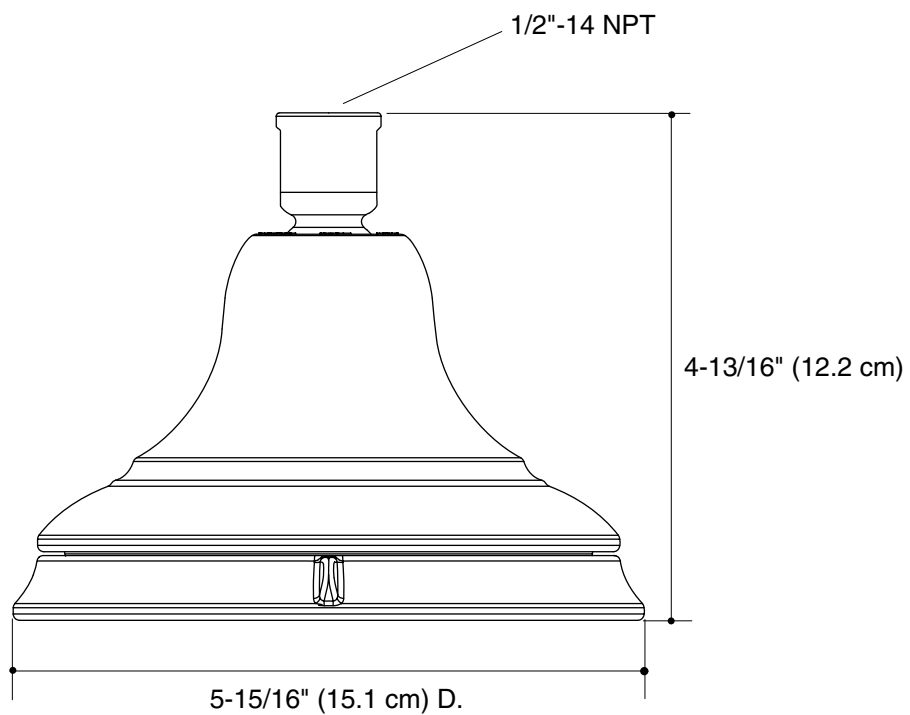

BANCROFT®

Installation Notes

Install this product according to the installation guide.

Product Diagram