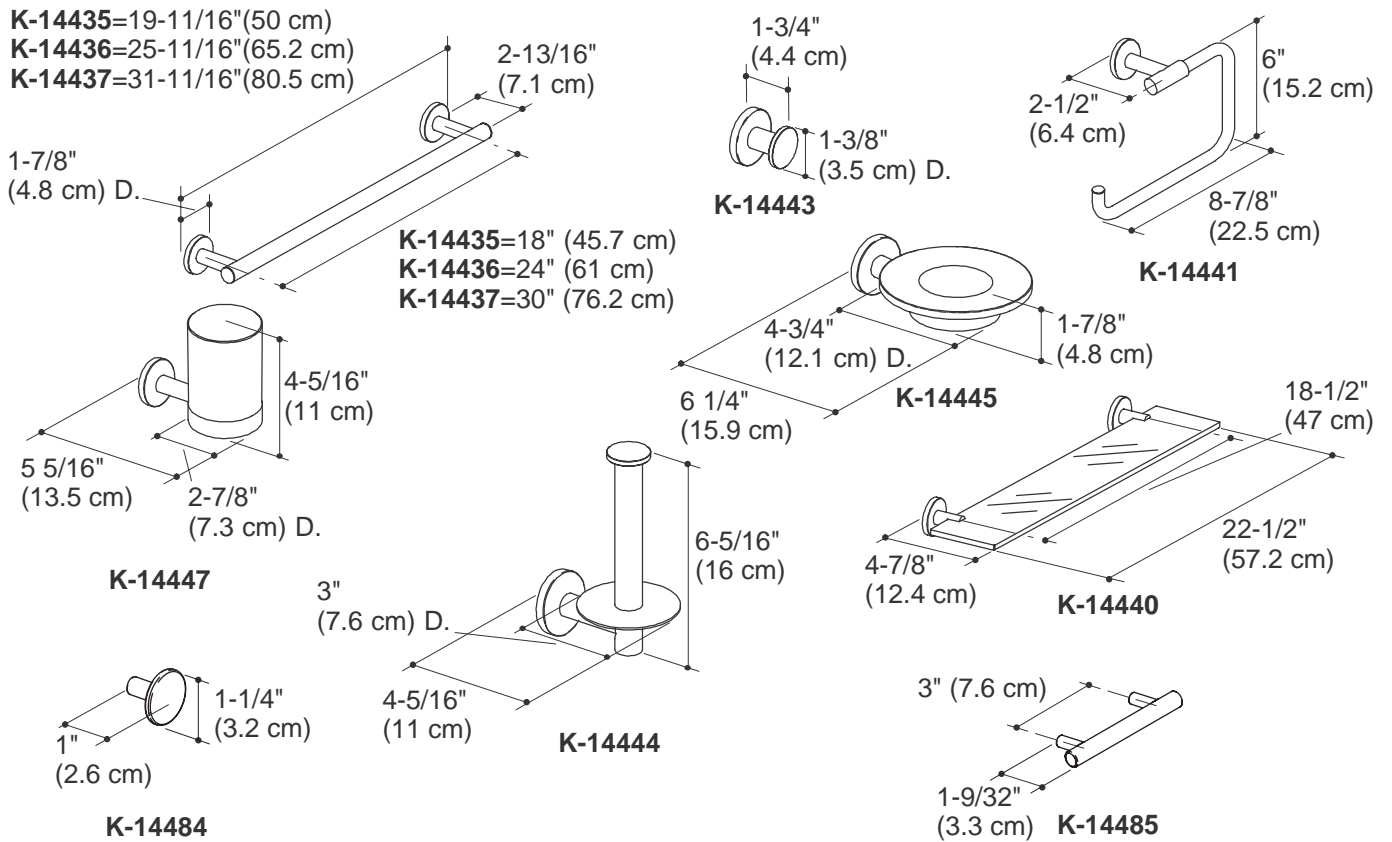

PURIST®

Installation Notes

Install this product according to the installation guide.

Product Diagram