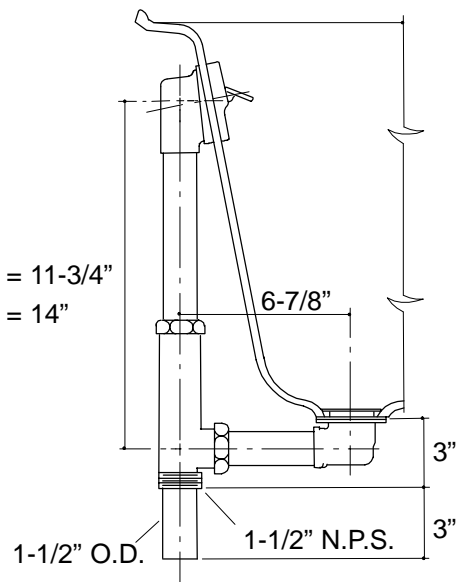

K-11666

PRODUCT DIAGRAM