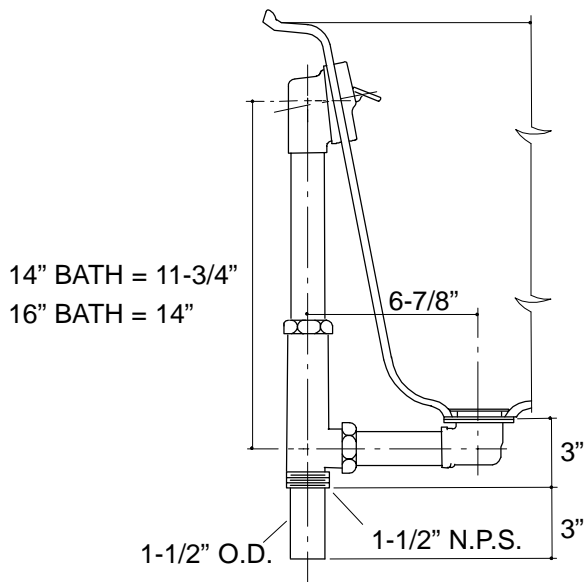

SWIFTFLO

K-11660